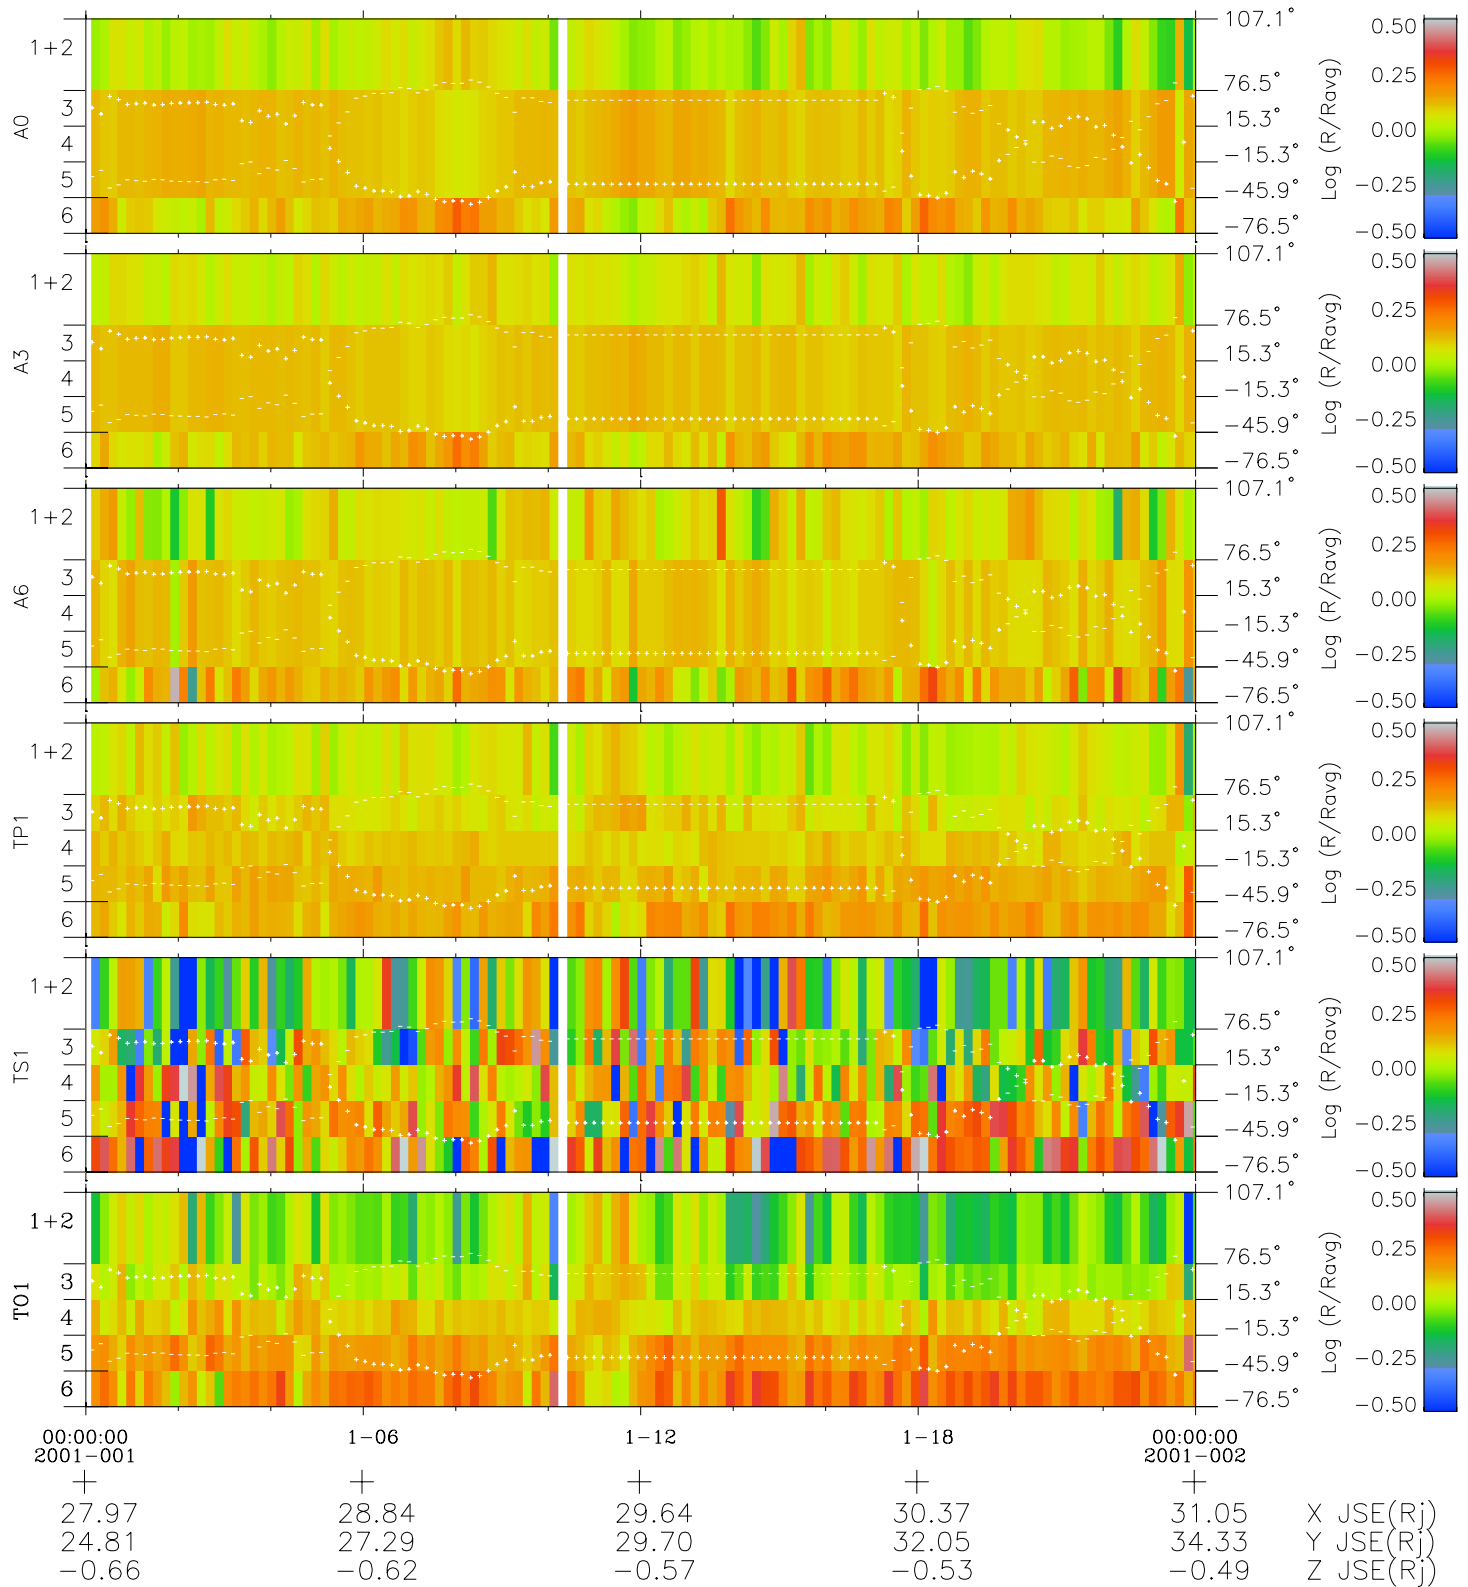

Galileo EPD Real Elevation Anisotropies 01001

Software Version: RTELEV_MEAN V 1.20
 Data Production: 18-05-01
 Plot Production: Mon Sep 17 21:17:52 2001
 Color File: wondr3
 Geofactor File: 1.1

- ◇ = Jupiter look direction
- = Corotation look direction