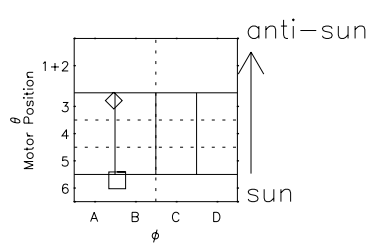

Galileo EPD Real Time Azimuth Anisotropies 01001

Software Version: RTAZIM_FLUX V 1.20
 Data Production: 18-05-01
 Plot Production: Mon Sep 17 21:18:40 2001
 Color File: wondr3
 Geofactor File: 1.1

◇ = Jupiter look direction
 □ = Corotation look direction