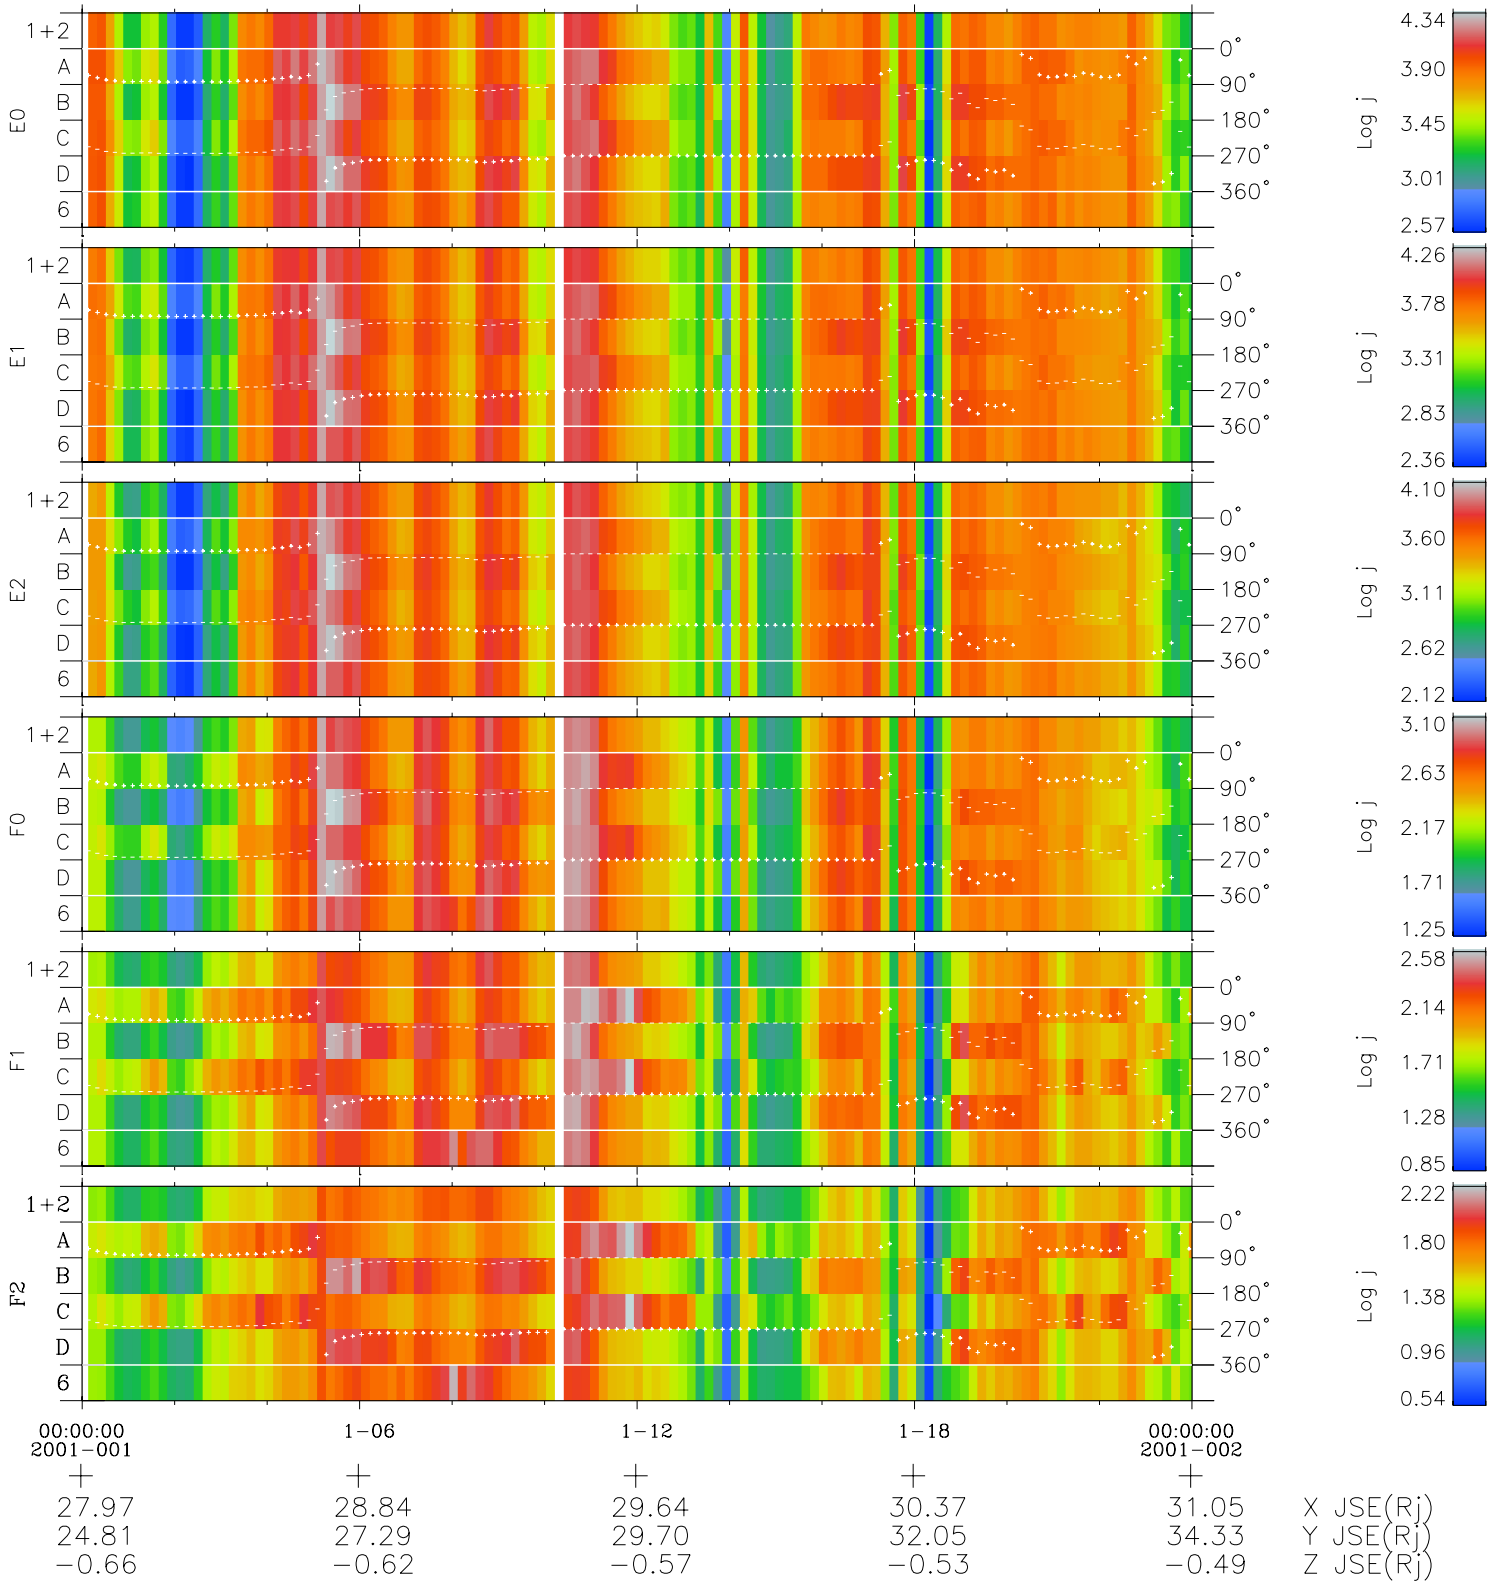

Galileo EPD Real Time Azimuth Anisotropies 01001

Software Version: RTAZIM_FLUX V 1.20
 Data Production: 18-05-01
 Plot Production: Mon Sep 17 21:18:40 2001
 Color File: wondr3
 Geofactor File: 1.1

◇ = Jupiter look direction
 □ = Corotation look direction