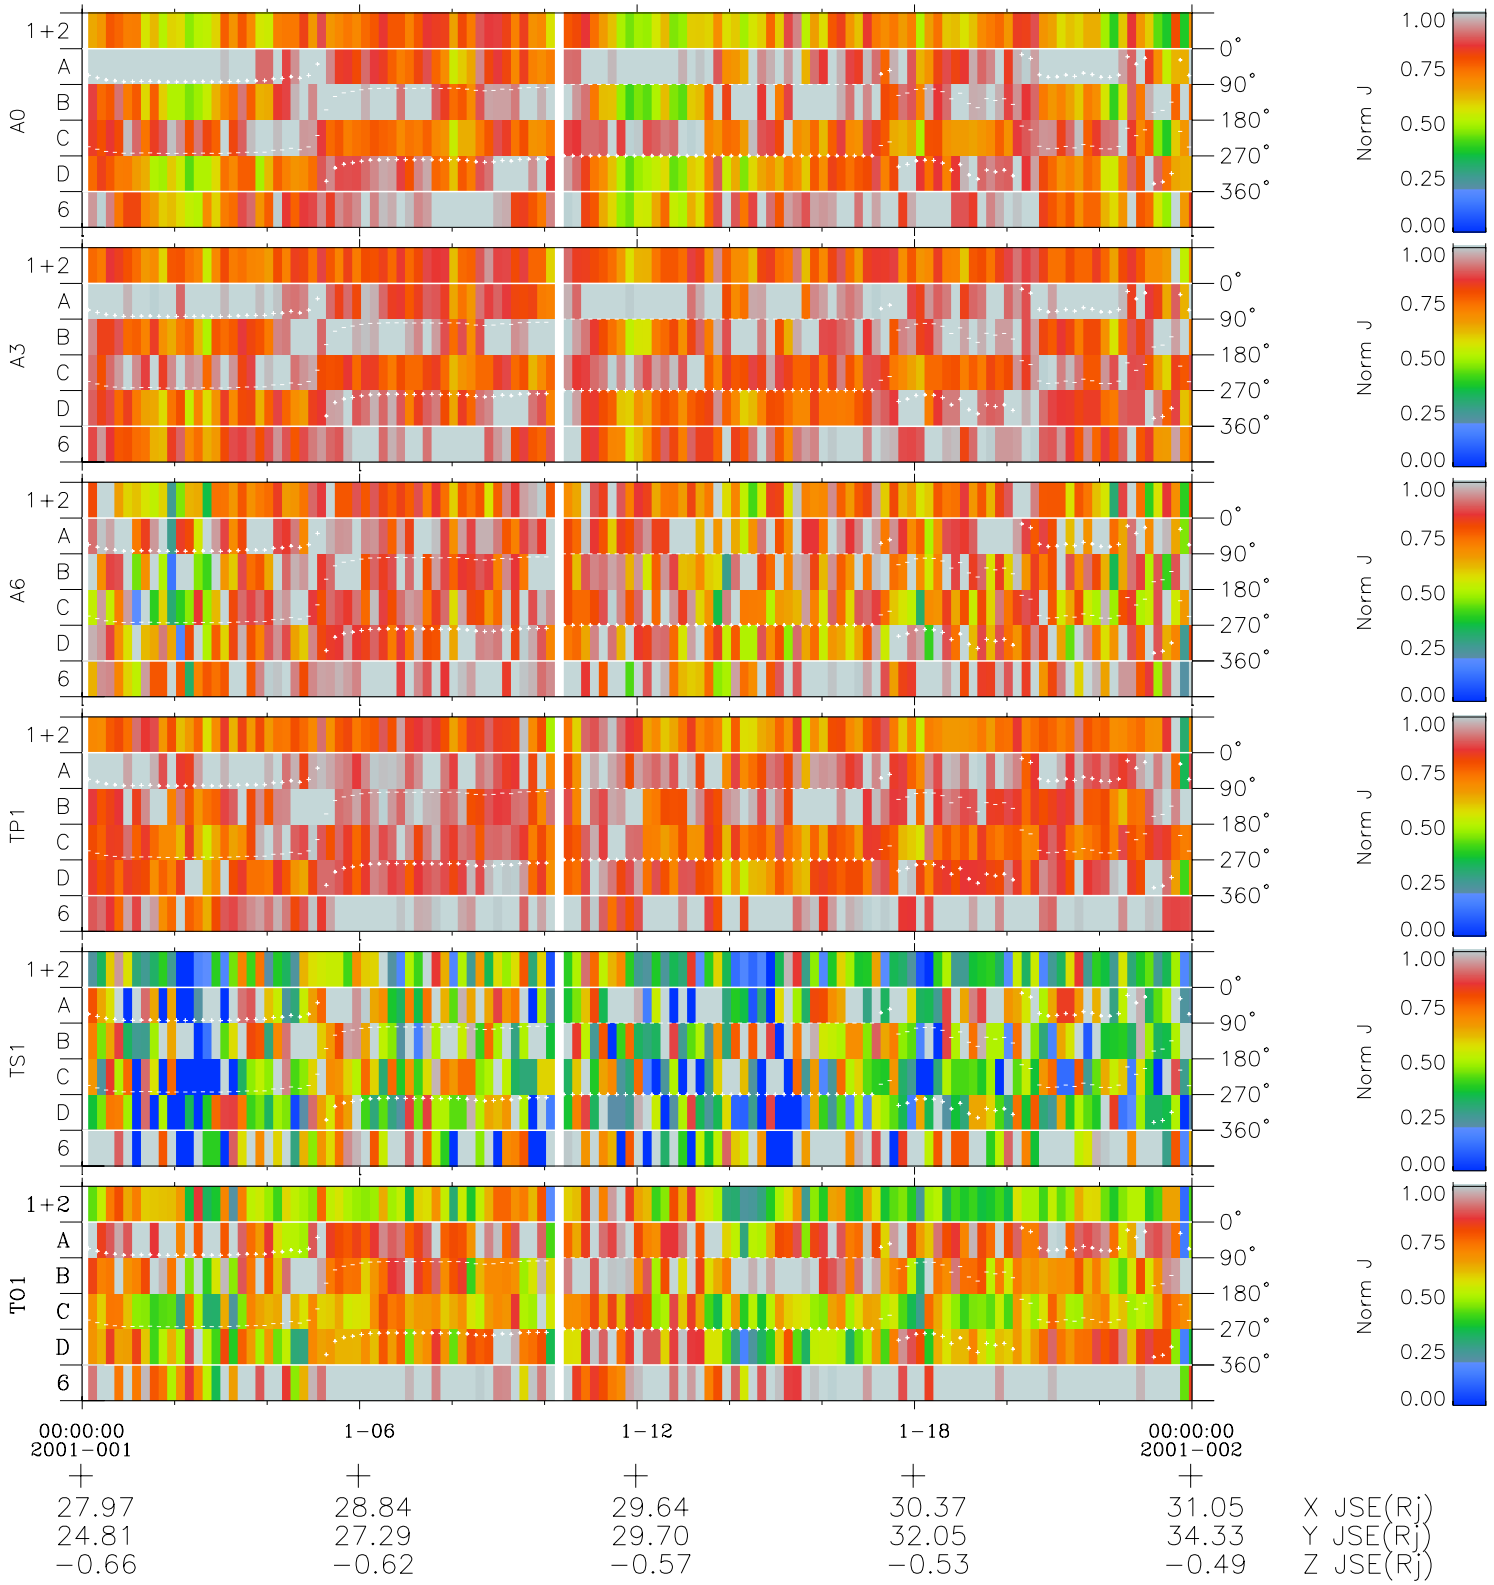

Galileo EPD Real Time Azimuth Anisotropies 01001

Software Version: RTAZIM_NORM V 1.20
 Data Production: 18-05-01
 Plot Production: Mon Sep 17 21:18:46 2001
 Color File: wondr3
 Geofactor File: 1.1

- ◇ = Jupiter look direction
- = Corotation look direction