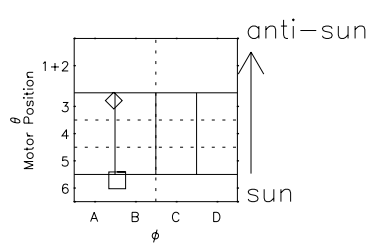

Galileo EPD Real Time Azimuth Anisotropies 01001

Software Version: RTAZIM_NORM V 1.20
 Data Production: 18-05-01
 Plot Production: Mon Sep 17 21:18:46 2001
 Color File: wondr3
 Geofactor File: 1.1

- ◇ = Jupiter look direction
- = Corotation look direction