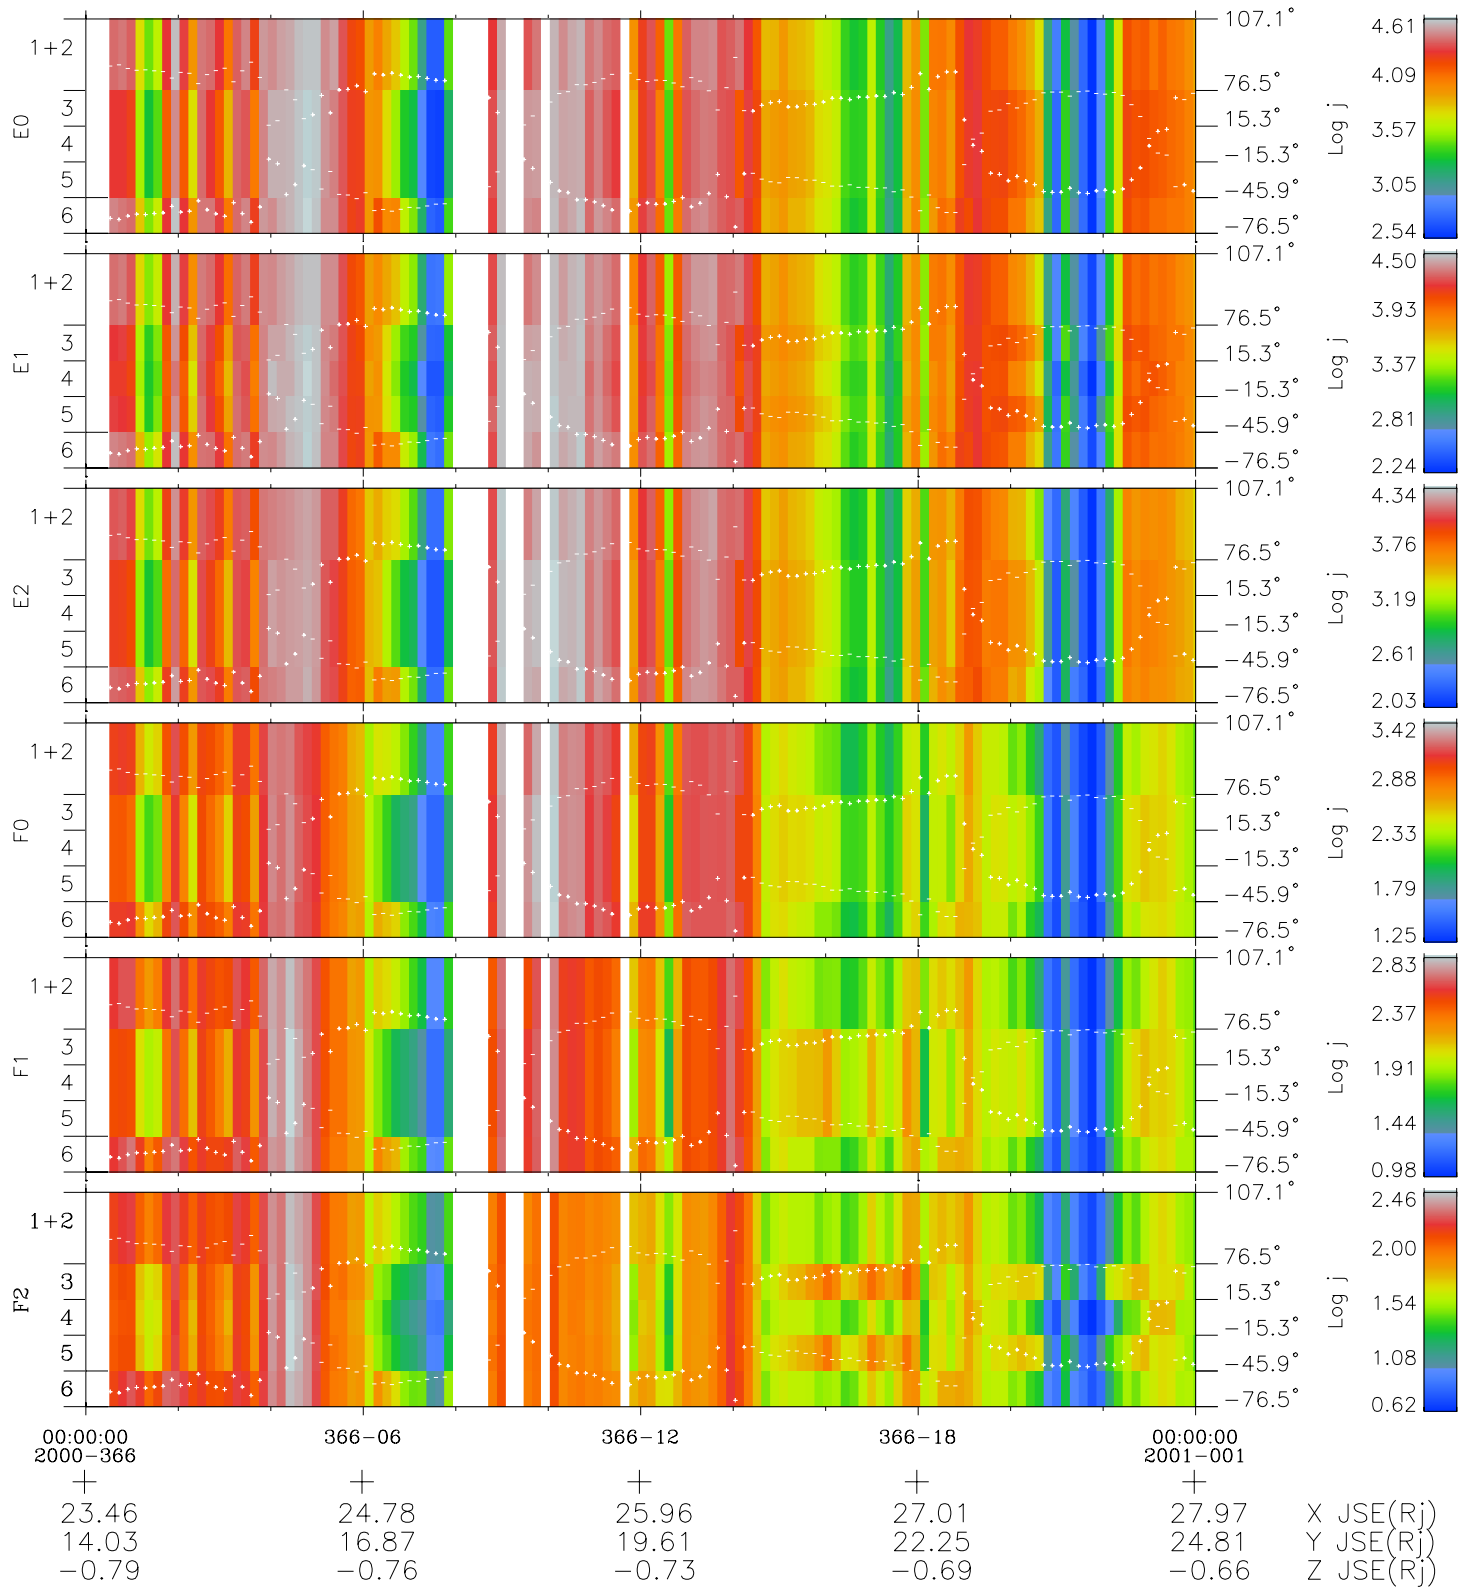

# Galileo EPD Real Elevation Anisotropies 00366

Software Version: RTELEV\_FLUX V 1.20  
Data Production: 18-05-01  
Plot Production: Mon Sep 17 21:10:06 2001  
Color File: wondr3  
Geofactor File: 1.1

- ◇ = Jupiter look direction
- = Corotation look direction