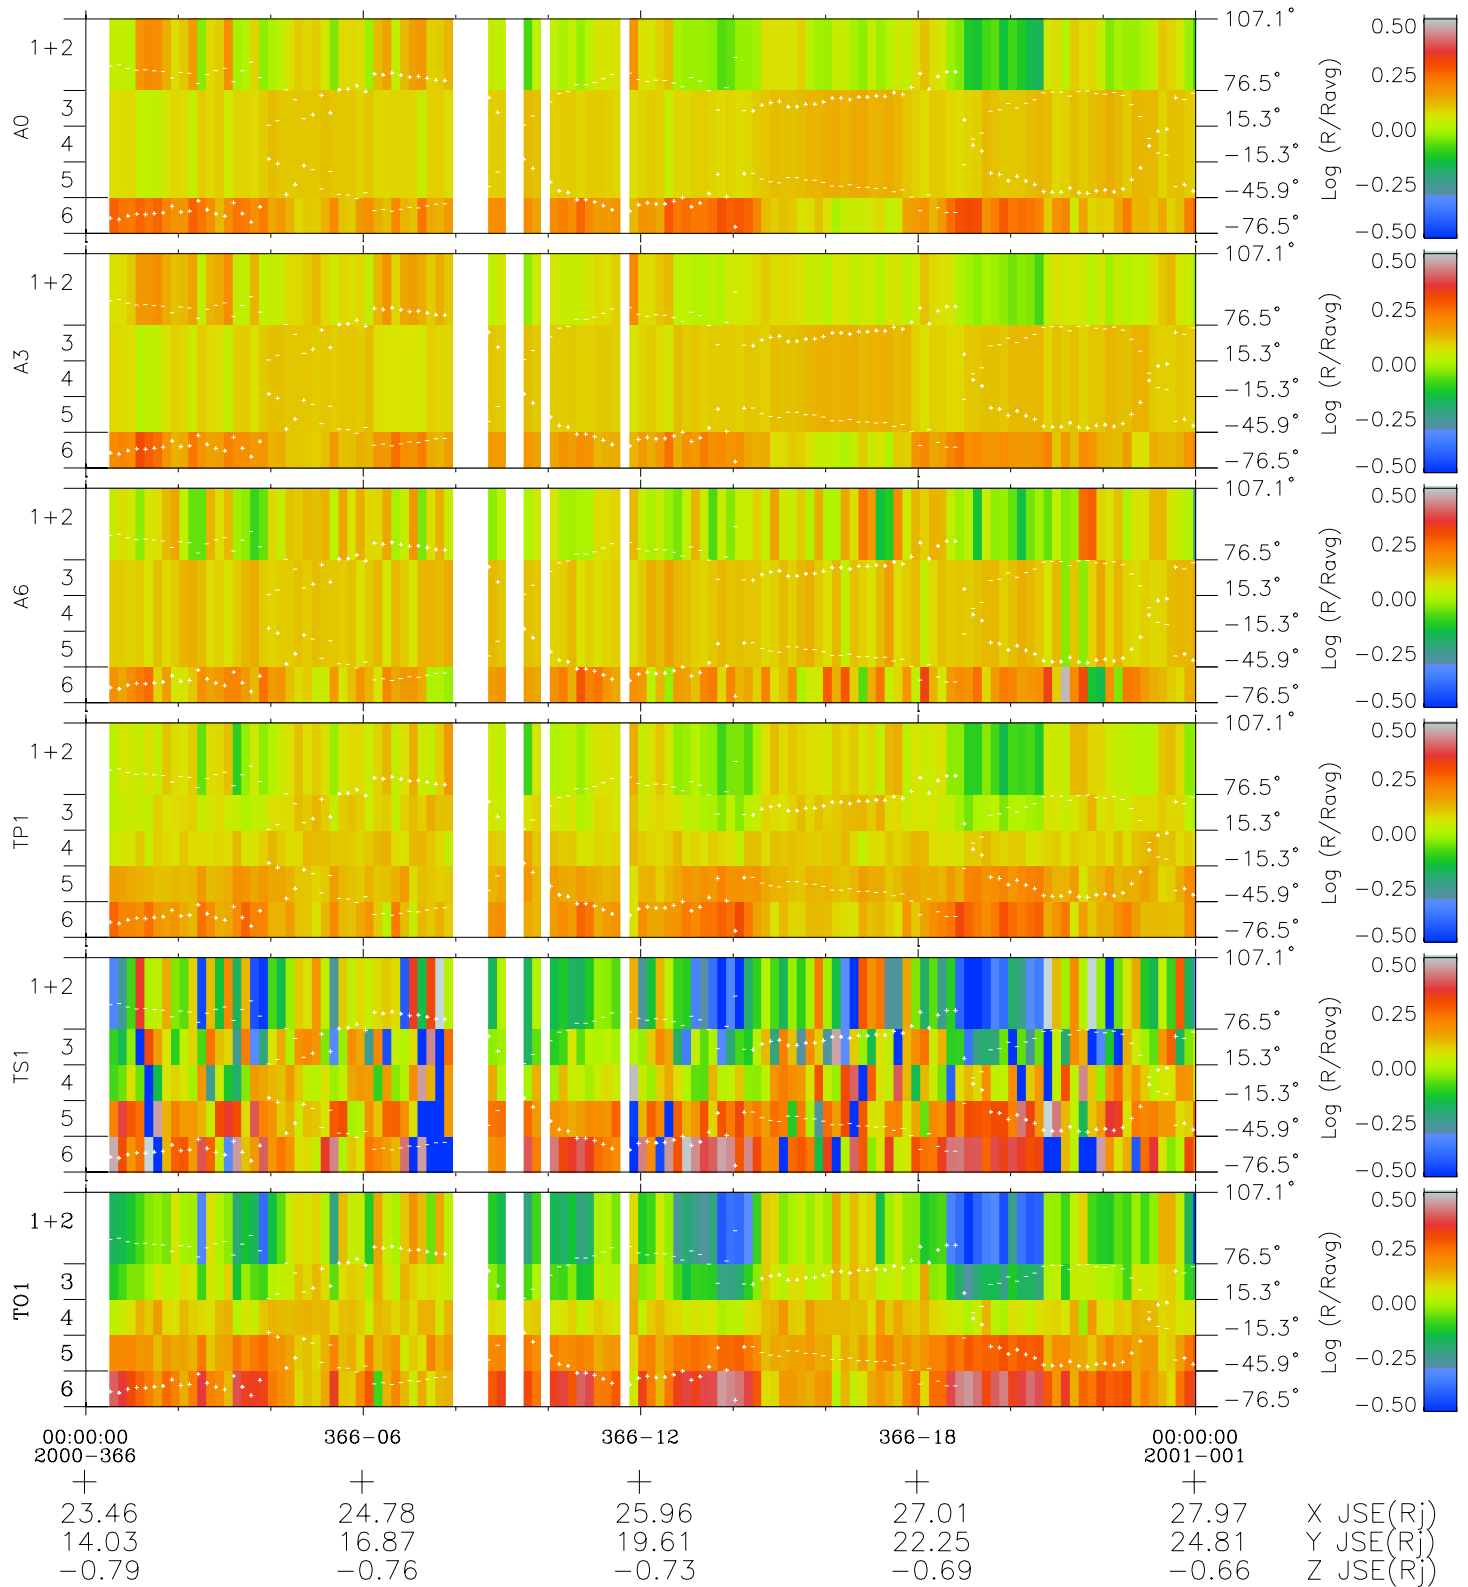

Galileo EPD Real Elevation Anisotropies 00366

Software Version: RTELEV_MEAN V 1.20
Data Production: 18-05-01
Plot Production: Mon Sep 17 21:09:50 2001
Color File: wondr3
Geofactor File: 1.1

- ◇ = Jupiter look direction
- = Corotation look direction