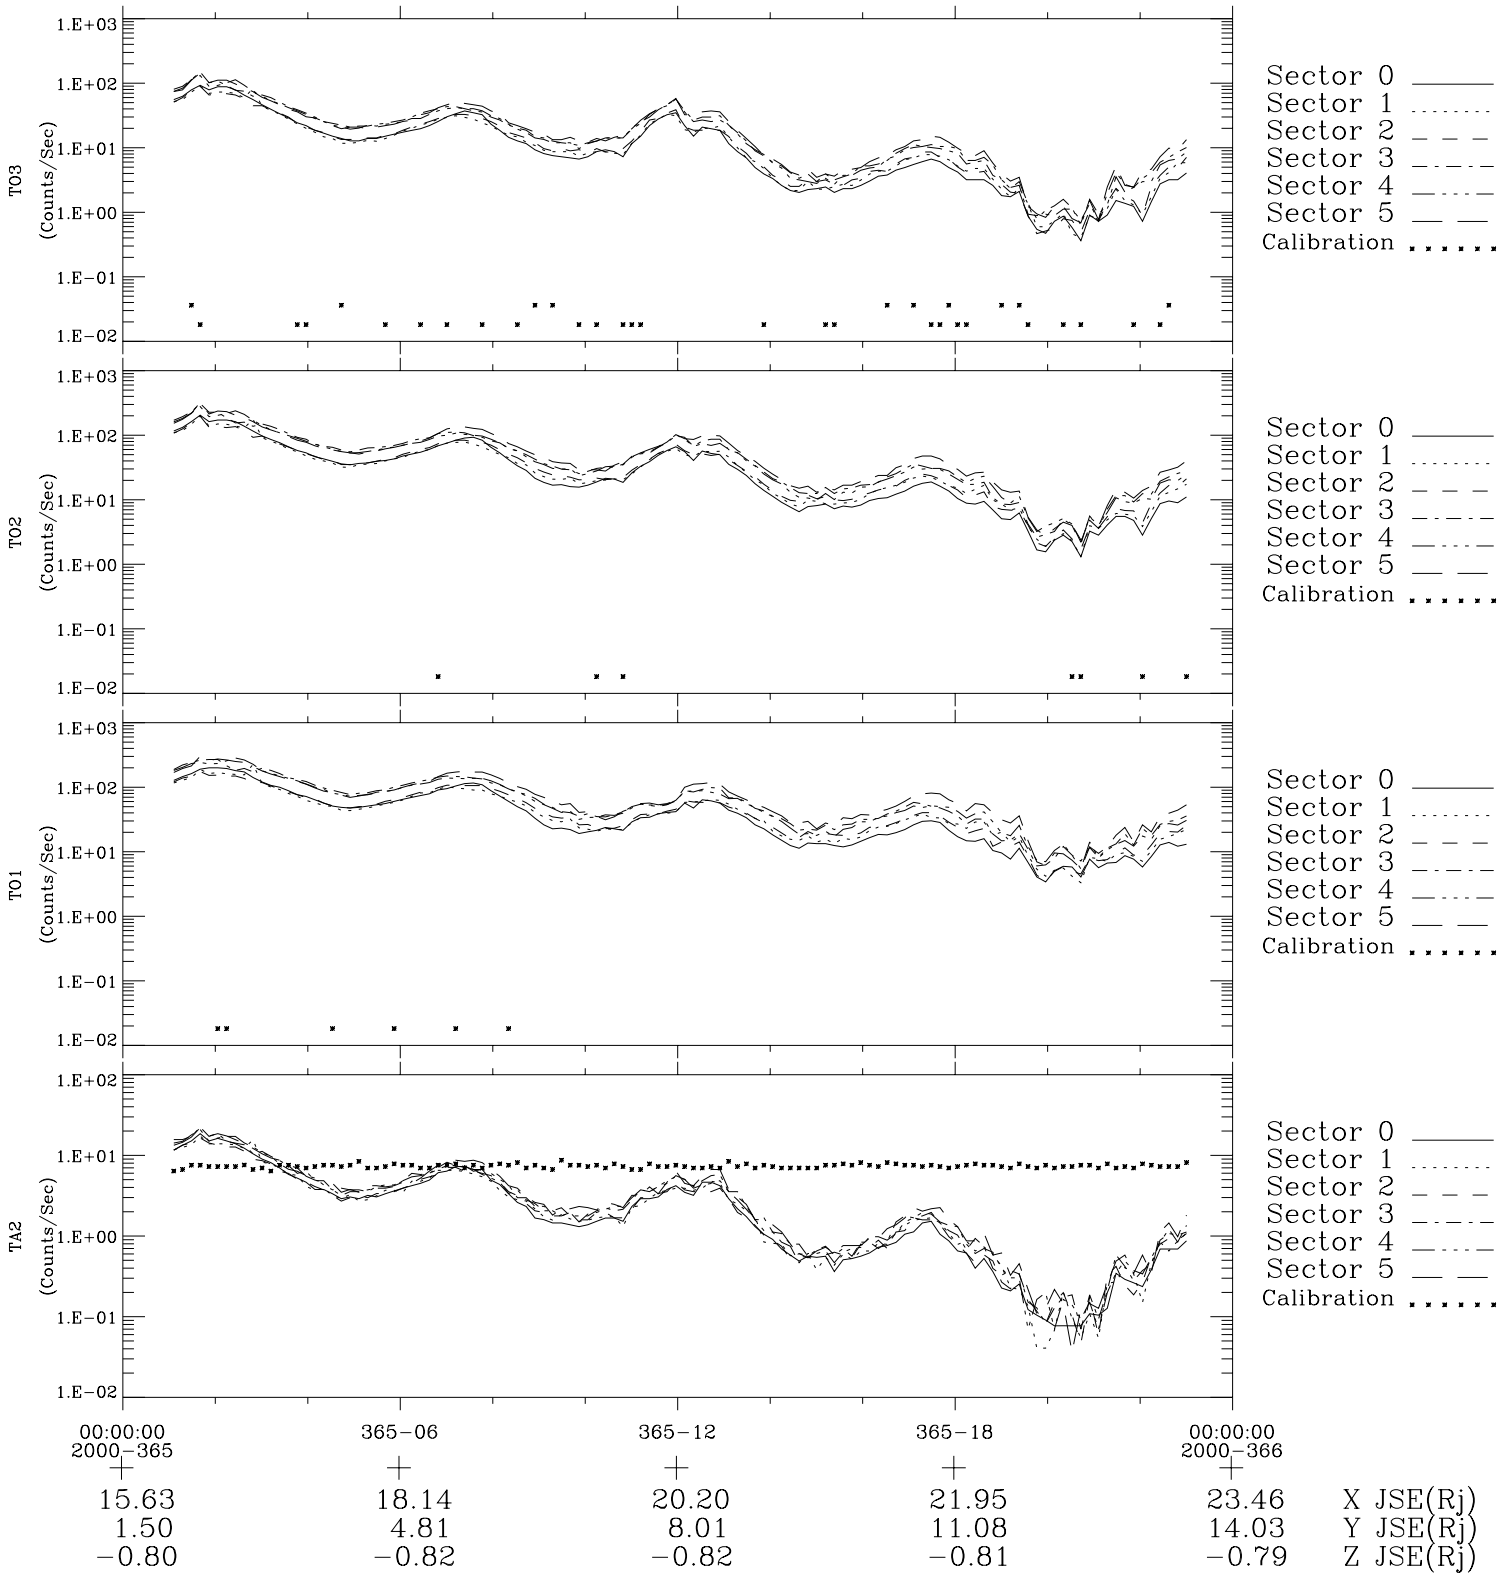

Galileo EPD Real-Time Six-Sector 00365

Software Version: RTLINE_R6 V 1.20
Data Production: 18-05-01
Plot Production: Mon Sep 17 21:02:54 2001

◇ = Jupiter look direction
□ = Corotation look direction