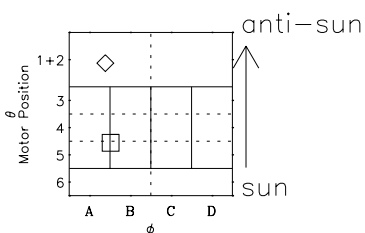

Galileo EPD Real-Time Six-Sector 00365

Software Version: RTLINE_R6 V 1.20
Data Production: 18-05-01
Plot Production: Mon Sep 17 21:02:54 2001

◇ = Jupiter look direction
□ = Corotation look direction