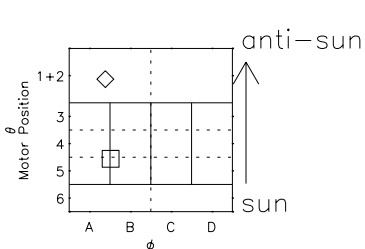

Galileo EPD Real Elevation Anisotropies 00365

Software Version: RTELEV_MEAN V 1.20
 Data Production: 18-05-01
 Plot Production: Mon Sep 17 21:01:47 2001
 Color File: wondr3
 Geofactor File: 1.1

- ◇ = Jupiter look direction
- = Corotation look direction