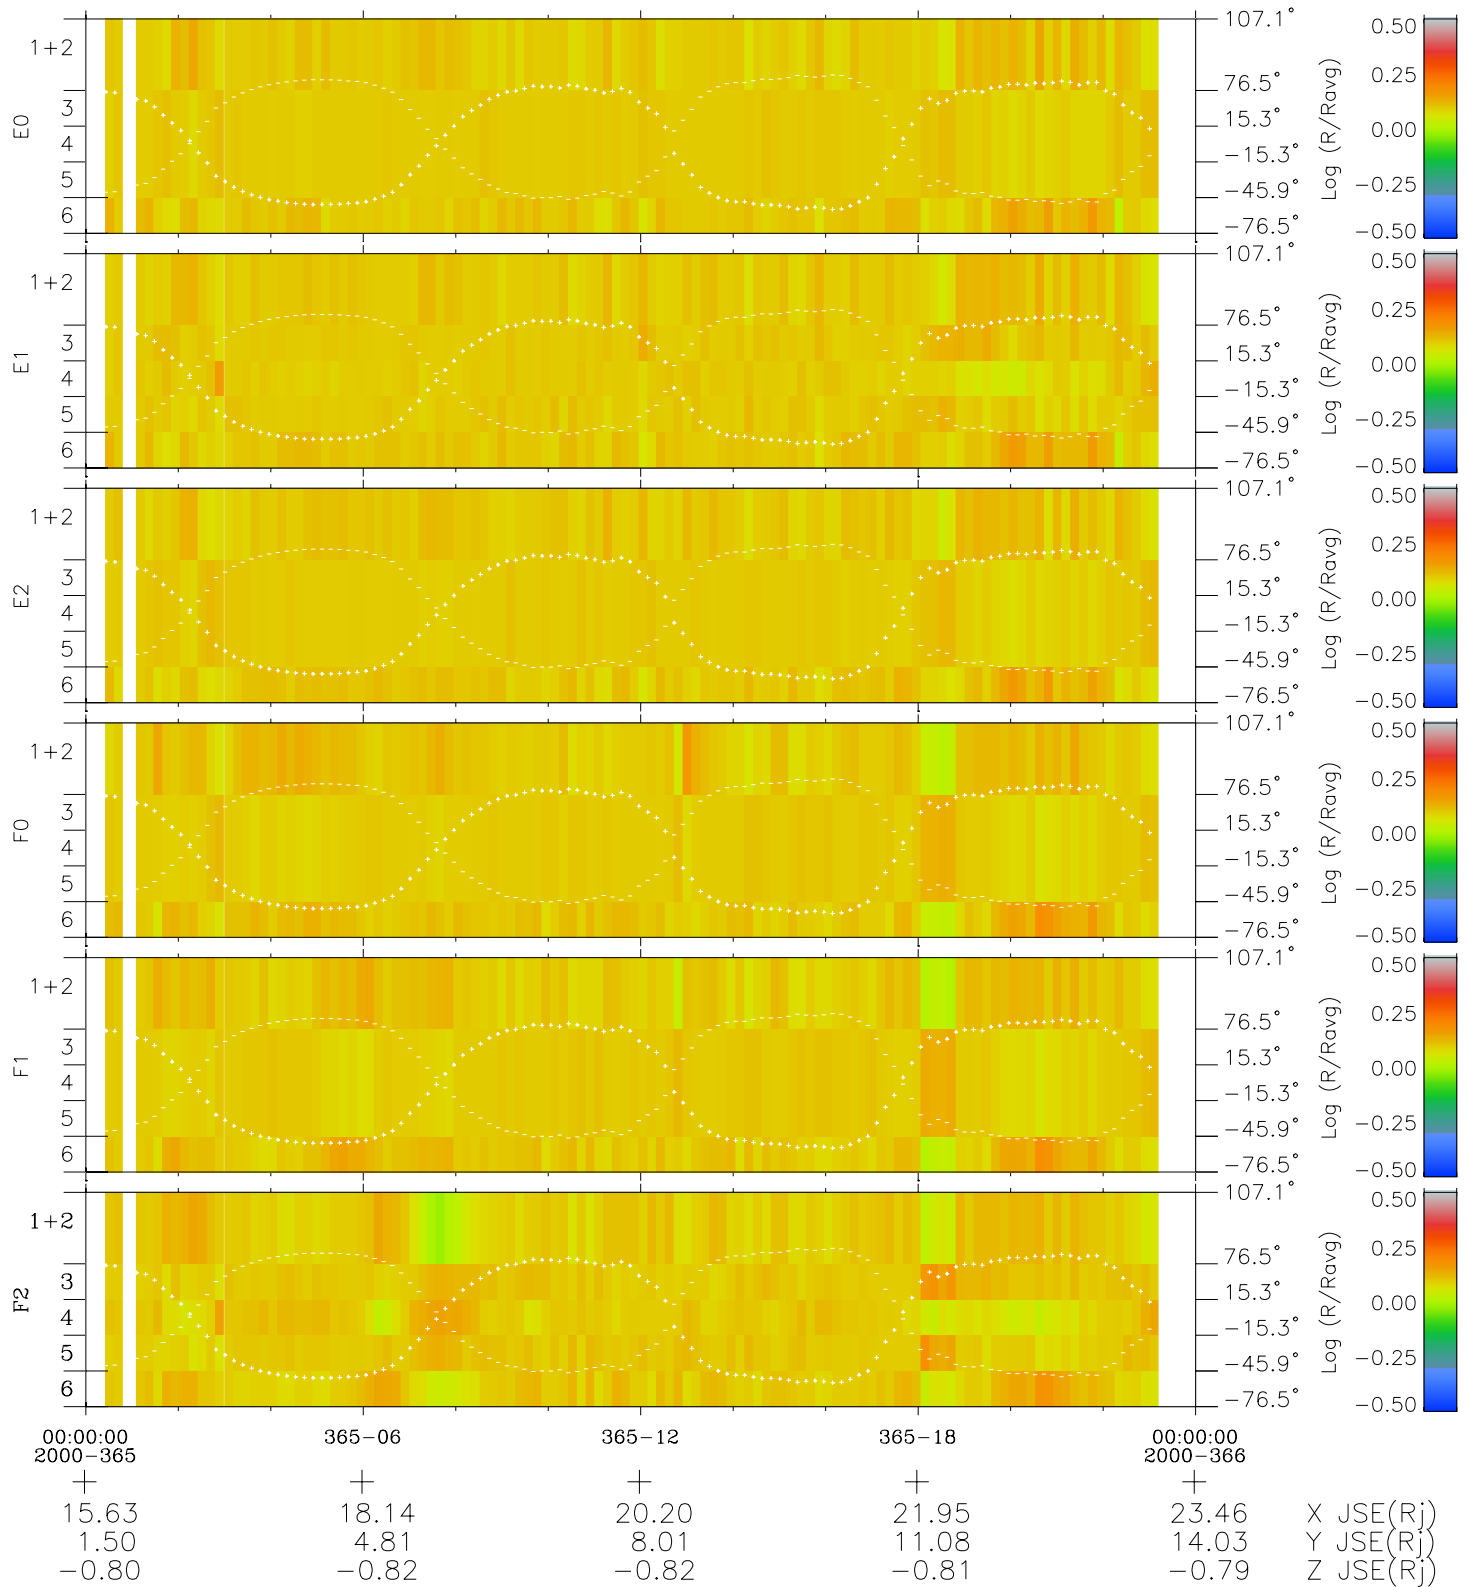

Galileo EPD Real Elevation Anisotropies 00365

Software Version: RTELEV_MEAN V 1.20
 Data Production: 18-05-01
 Plot Production: Mon Sep 17 21:01:47 2001
 Color File: wondr3
 Geofactor File: 1.1

- ◇ = Jupiter look direction
- = Corotation look direction