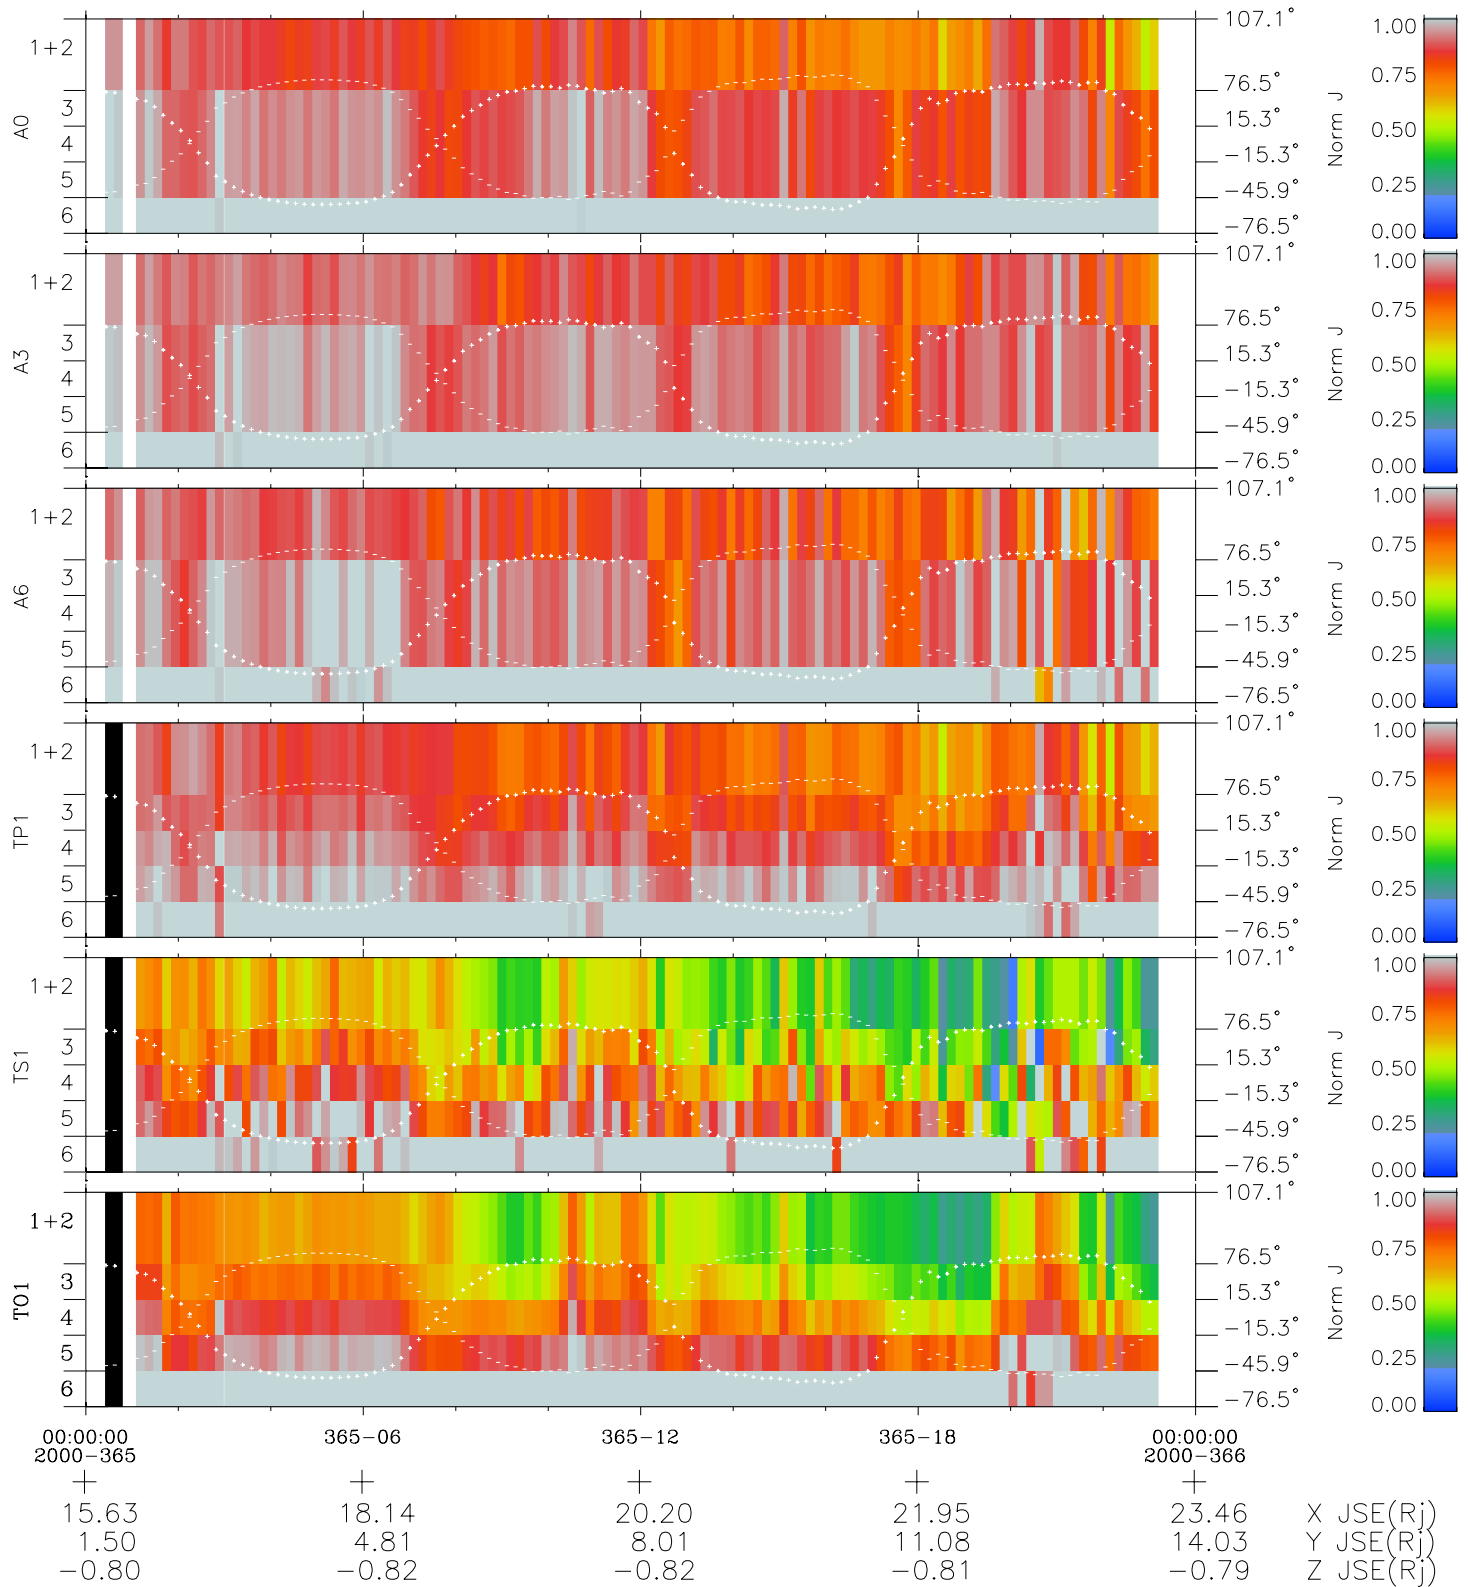

# Galileo EPD Real Elevation Anisotropies 00365

Software Version: RTELEV\_NORM V 1.20  
 Data Production: 18-05-01  
 Plot Production: Mon Sep 17 21:02:04 2001  
 Color File: wondr3  
 Geofactor File: 1.1

- ◇ = Jupiter look direction
- = Corotation look direction