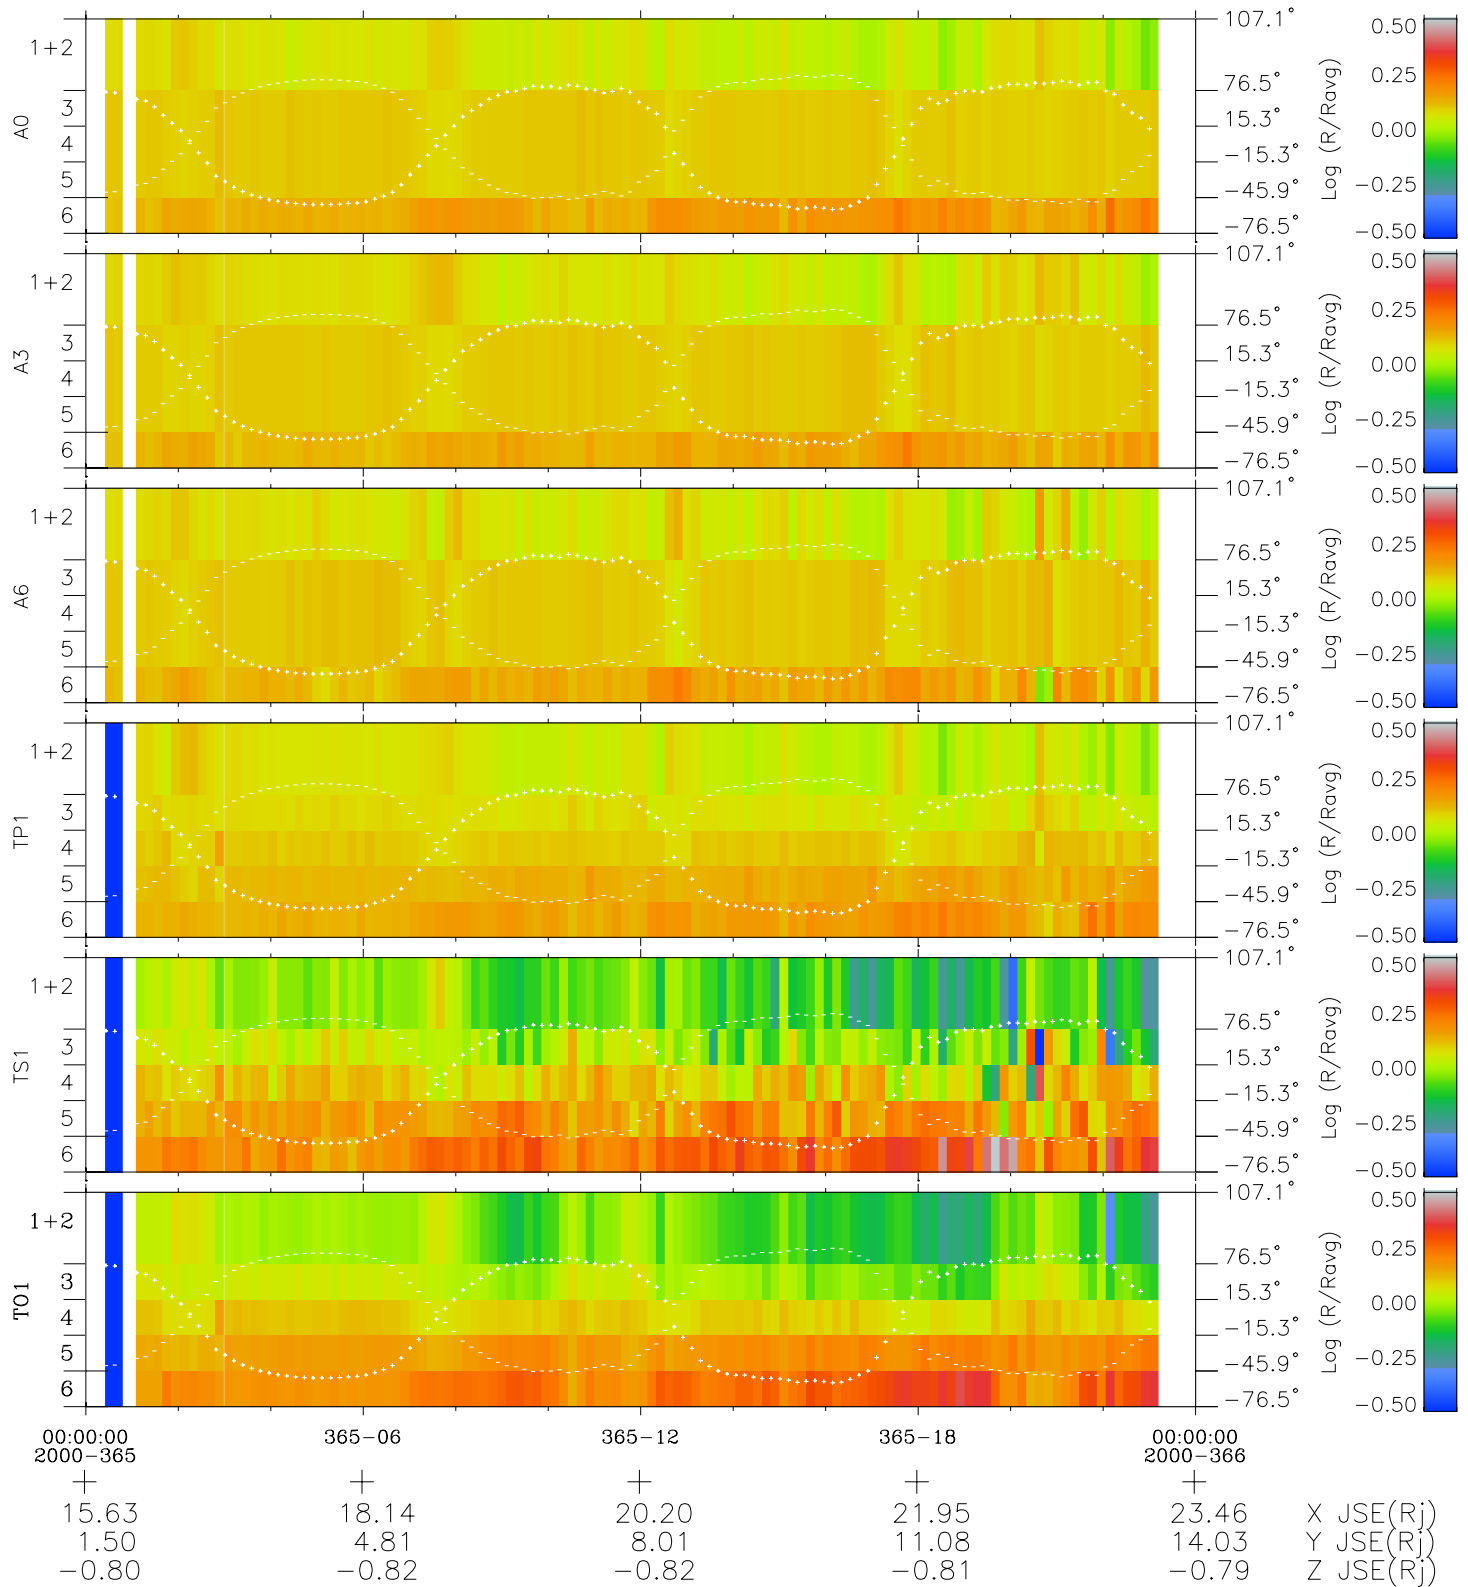

# Galileo EPD Real Elevation Anisotropies 00365

Software Version: RTELEV\_MEAN V 1.20  
 Data Production: 18-05-01  
 Plot Production: Mon Sep 17 21:01:42 2001  
 Color File: wondr3  
 Geofactor File: 1.1

- ◇ = Jupiter look direction
- = Corotation look direction