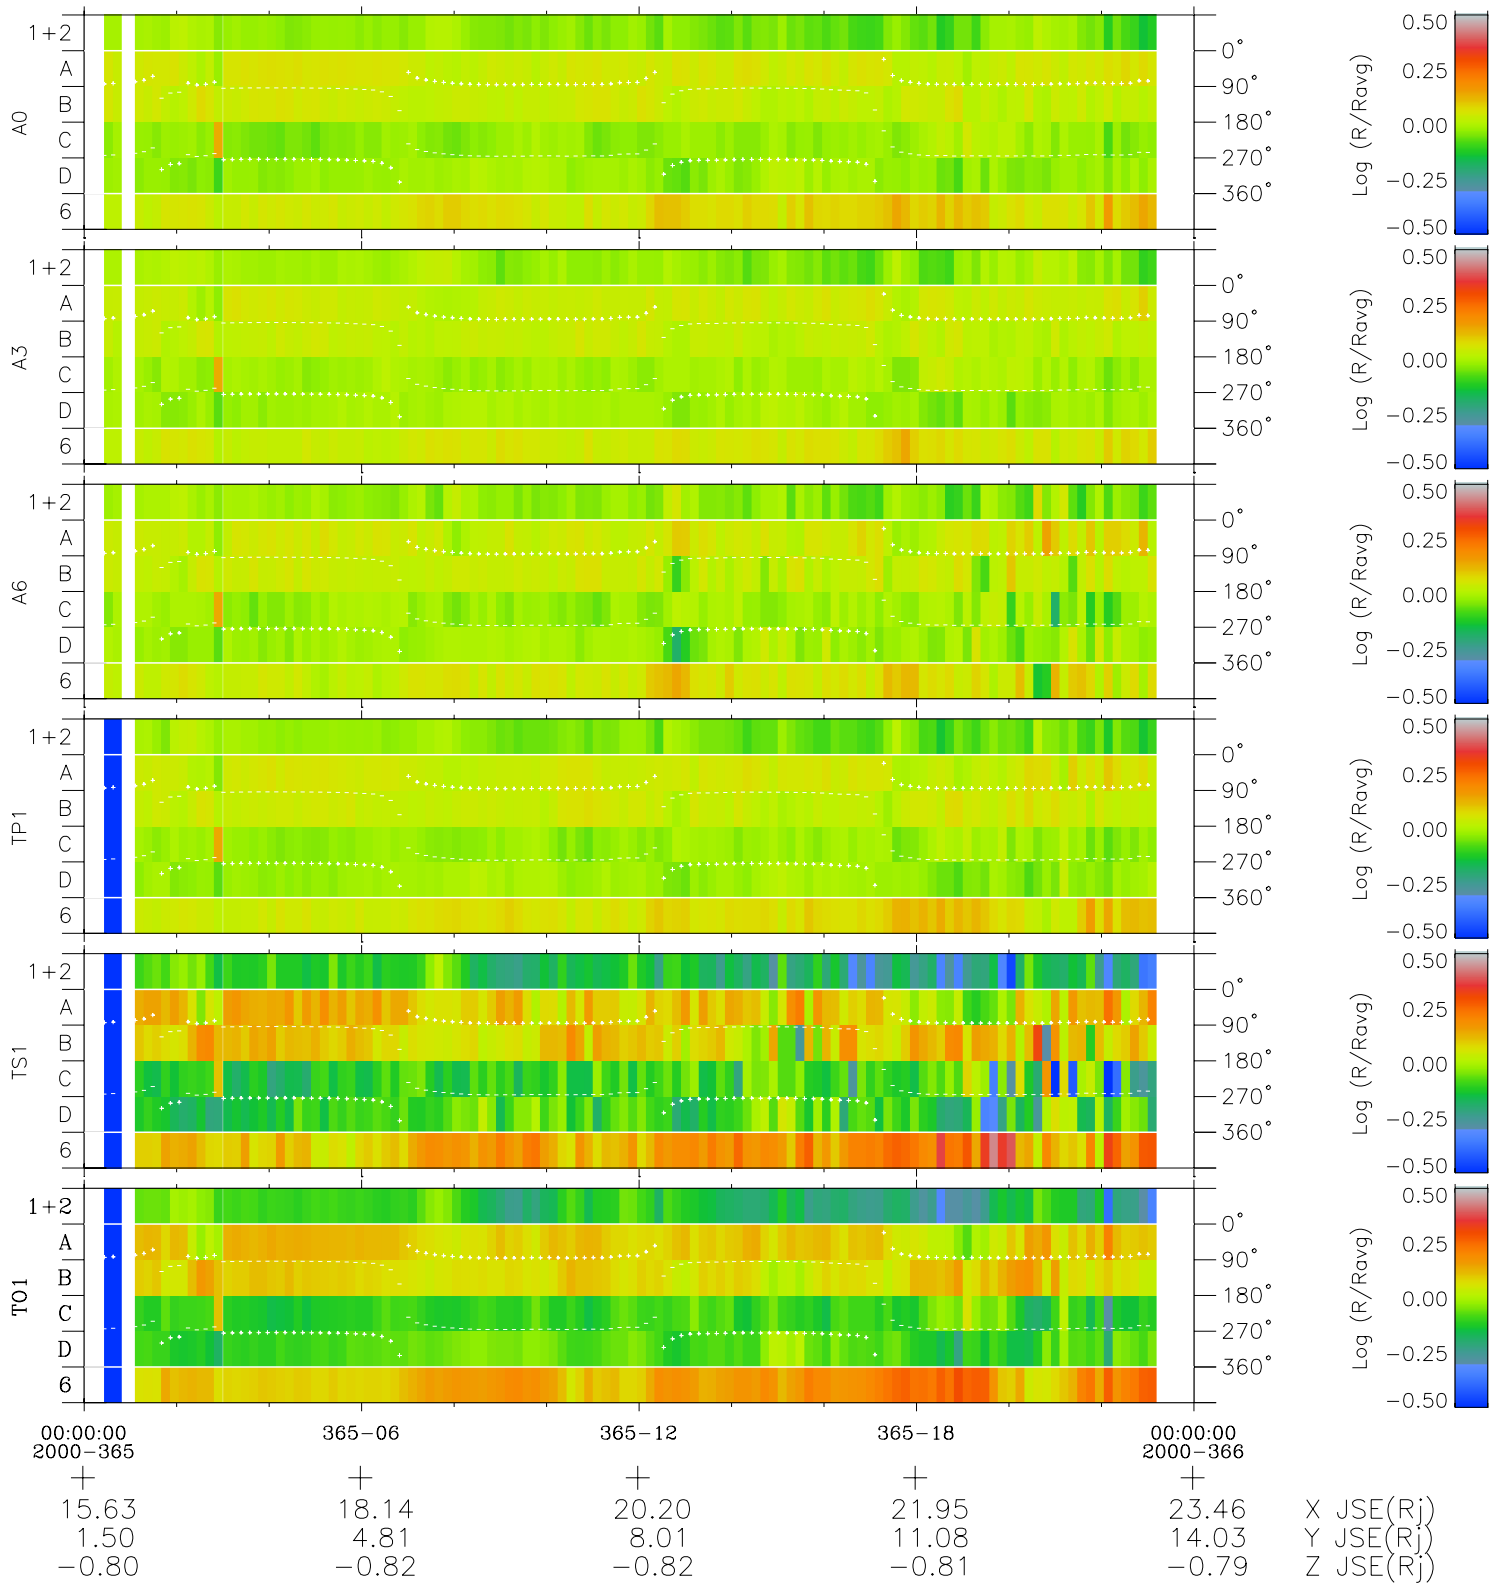

# Galileo EPD Real Time Azimuth Anisotropies 00365

Software Version: RTAZIM\_MEAN V 1.20  
 Data Production: 18-05-01  
 Plot Production: Mon Sep 17 21:02:15 2001  
 Color File: wondr3  
 Geofactor File: 1.1

◇ = Jupiter look direction  
 □ = Corotation look direction