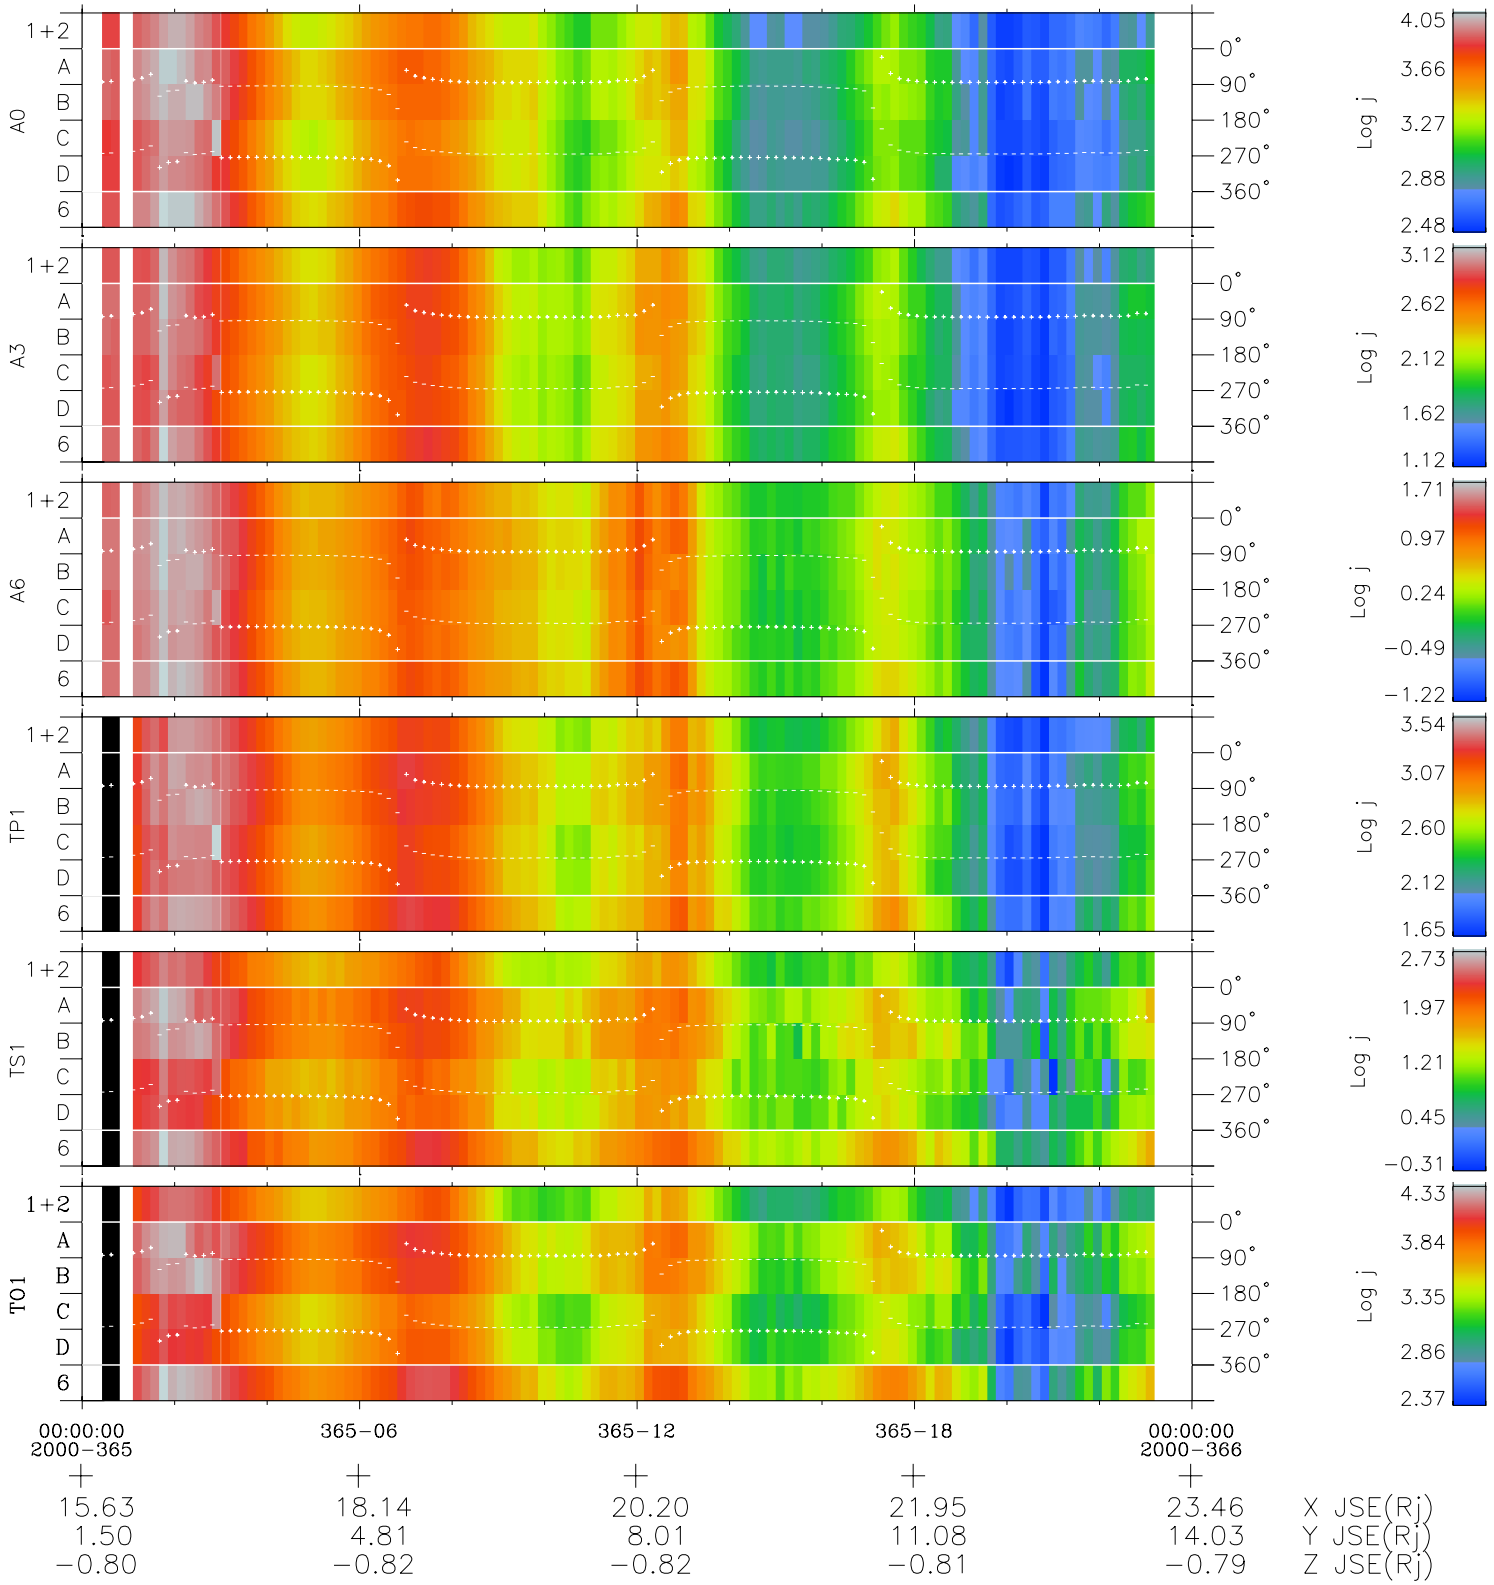

# Galileo EPD Real Time Azimuth Anisotropies 00365

Software Version: RTAZIM\_FLUX V 1.20  
Data Production: 18-05-01  
Plot Production: Mon Sep 17 21:02:26 2001  
Color File: wondr3  
Geofactor File: 1.1

◇ = Jupiter look direction  
□ = Corotation look direction