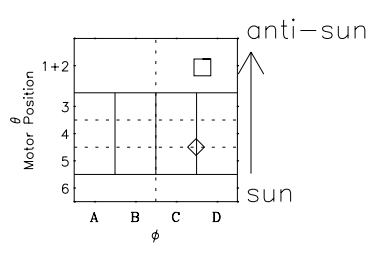

Galileo EPD Real Time Omni Spectrum 00364

Software Version: RTSPEC_OMNI V 1.20
 Data Production: 18-05-01
 Plot Production: Mon Sep 17 20:52:48 2001
 Color File: wondr3
 Geofactor File: 1.1

◇ = Jupiter look direction
 □ = Corotation look direction