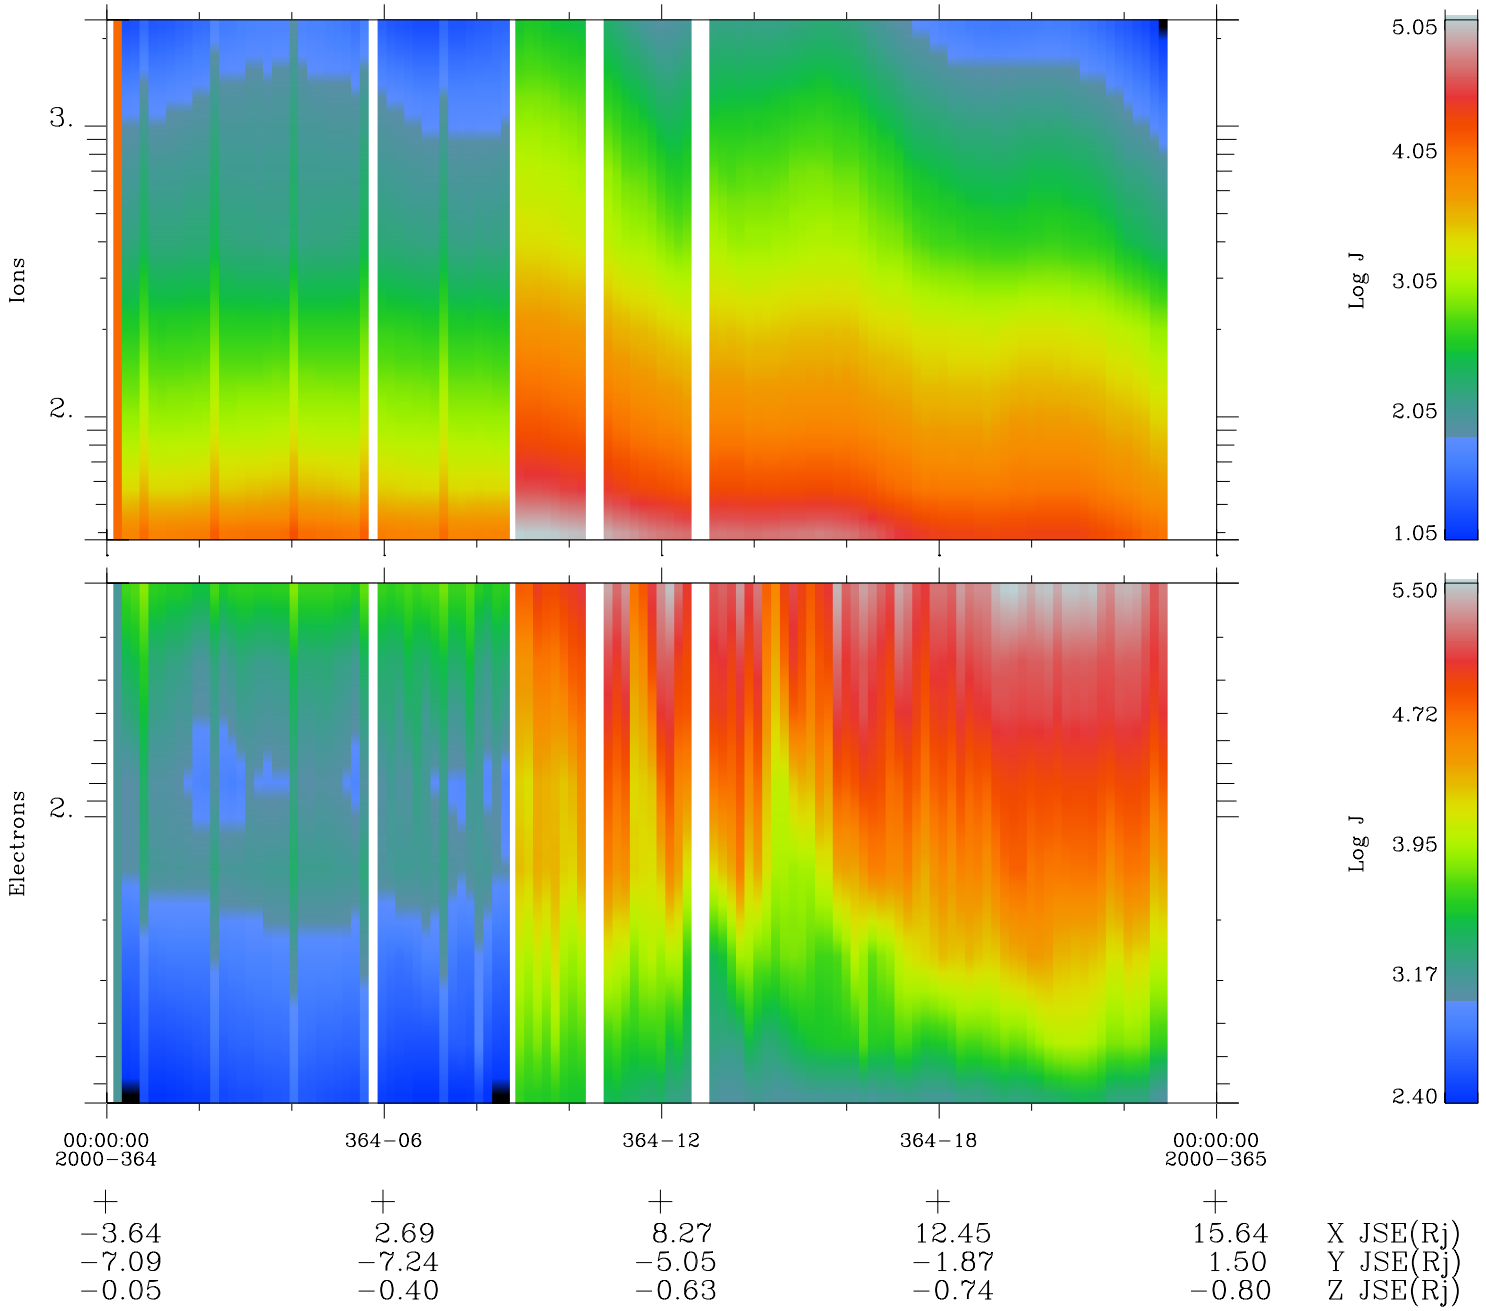

Galileo EPD Real Time Omni Spectrum 00364

Software Version: RTSPEC_OMNI V 1.20
 Data Production: 18-05-01
 Plot Production: Mon Sep 17 20:52:48 2001
 Color File: wondr3
 Geofactor File: 1.1

◇ = Jupiter look direction
 □ = Corotation look direction