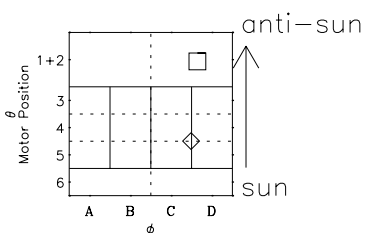

Galileo EPD Real-Time Omni 00364

Software Version: RTLINE_OMNI V 1.20
Data Production: 18-05-01
Plot Production: Mon Sep 17 20:54:39 2001

- ◇ = Jupiter look direction
- = Corotation look direction