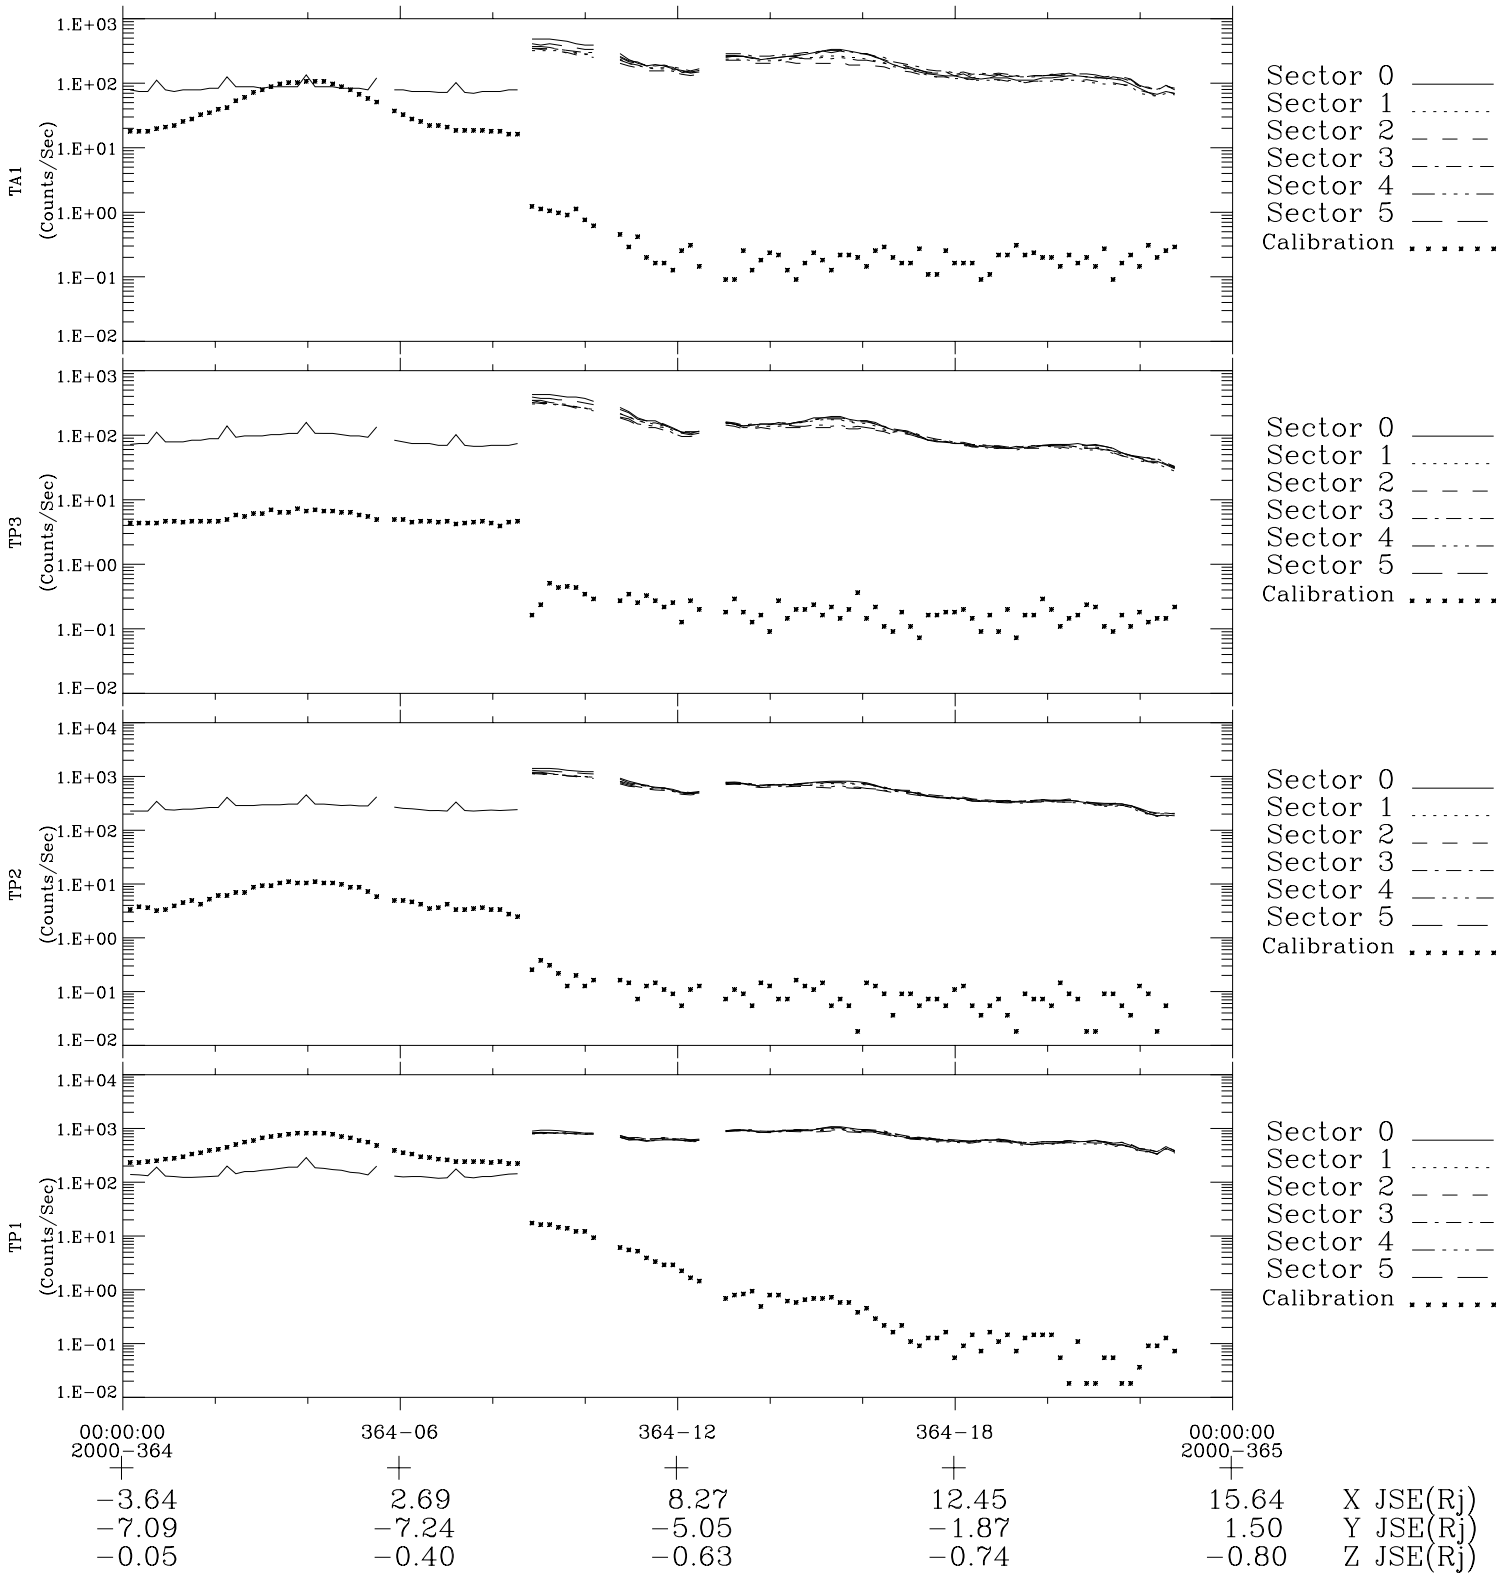

Galileo EPD Real-Time Six-Sector 00364

Software Version: RTLINE_R6 V 1.20
Data Production: 18-05-01
Plot Production: Mon Sep 17 20:54:44 2001

◇ = Jupiter look direction
□ = Corotation look direction