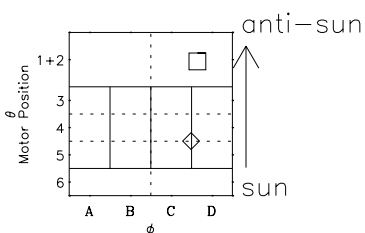

Galileo EPD Real-Time Six-Sector 00364

Software Version: RTLINE_R6 V 1.20
Data Production: 18-05-01
Plot Production: Mon Sep 17 20:54:44 2001

◇ = Jupiter look direction
□ = Corotation look direction