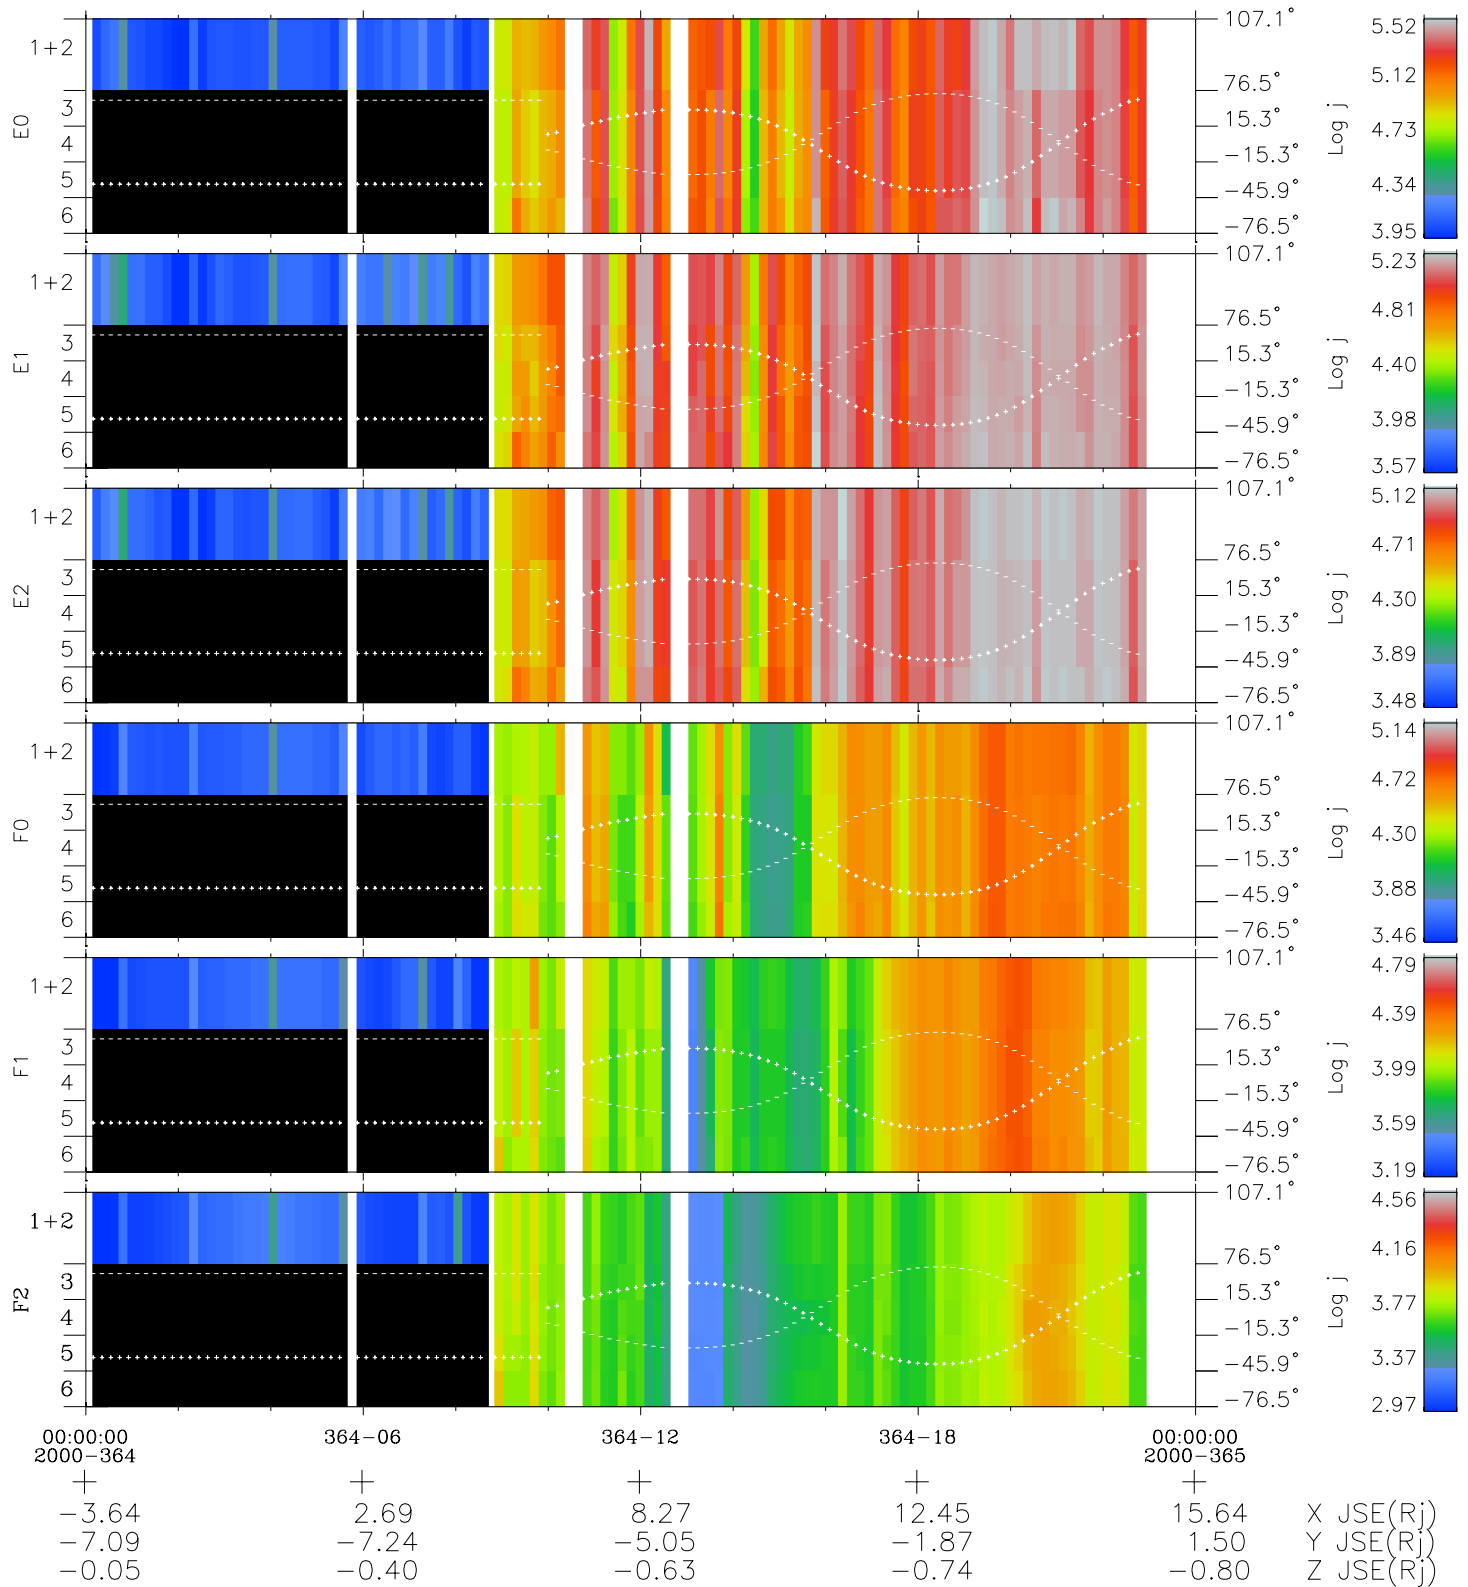

Galileo EPD Real Elevation Anisotropies 00364

Software Version: RTELEV_FLUX V 1.20
 Data Production: 18-05-01
 Plot Production: Mon Sep 17 20:53:52 2001
 Color File: wondr3
 Geofactor File: 1.1

◇ = Jupiter look direction
 □ = Corotation look direction