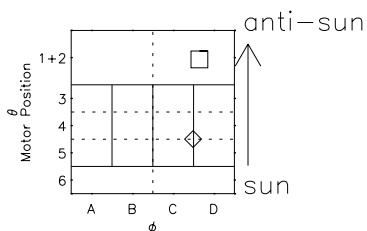

Galileo EPD Real Elevation Anisotropies 00364

Software Version: RTELEV_FLUX V 1.20
 Data Production: 18-05-01
 Plot Production: Mon Sep 17 20:53:52 2001
 Color File: wondr3
 Geofactor File: 1.1

◇ = Jupiter look direction
 □ = Corotation look direction