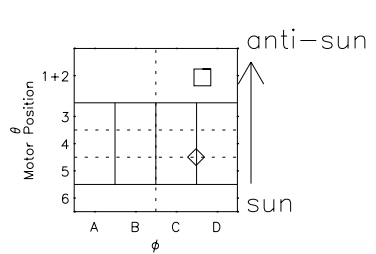

Galileo EPD Real Time Azimuth Anisotropies 00364

Software Version: RTAZIM_NORM V 1.20
 Data Production: 18-05-01
 Plot Production: Mon Sep 17 20:54:33 2001
 Color File: wondr3
 Geofactor File: 1.1

◇ = Jupiter look direction
 □ = Corotation look direction