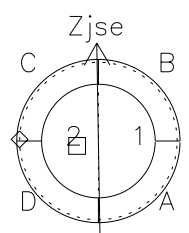

Galileo EPD Real Time Azimuth Anisotropies 00364

Software Version: RTAZIM_NORM V 1.20
 Data Production: 18-05-01
 Plot Production: Mon Sep 17 20:54:33 2001
 Color File: wondr3
 Geofactor File: 1.1

◇ = Jupiter look direction
 □ = Corotation look direction