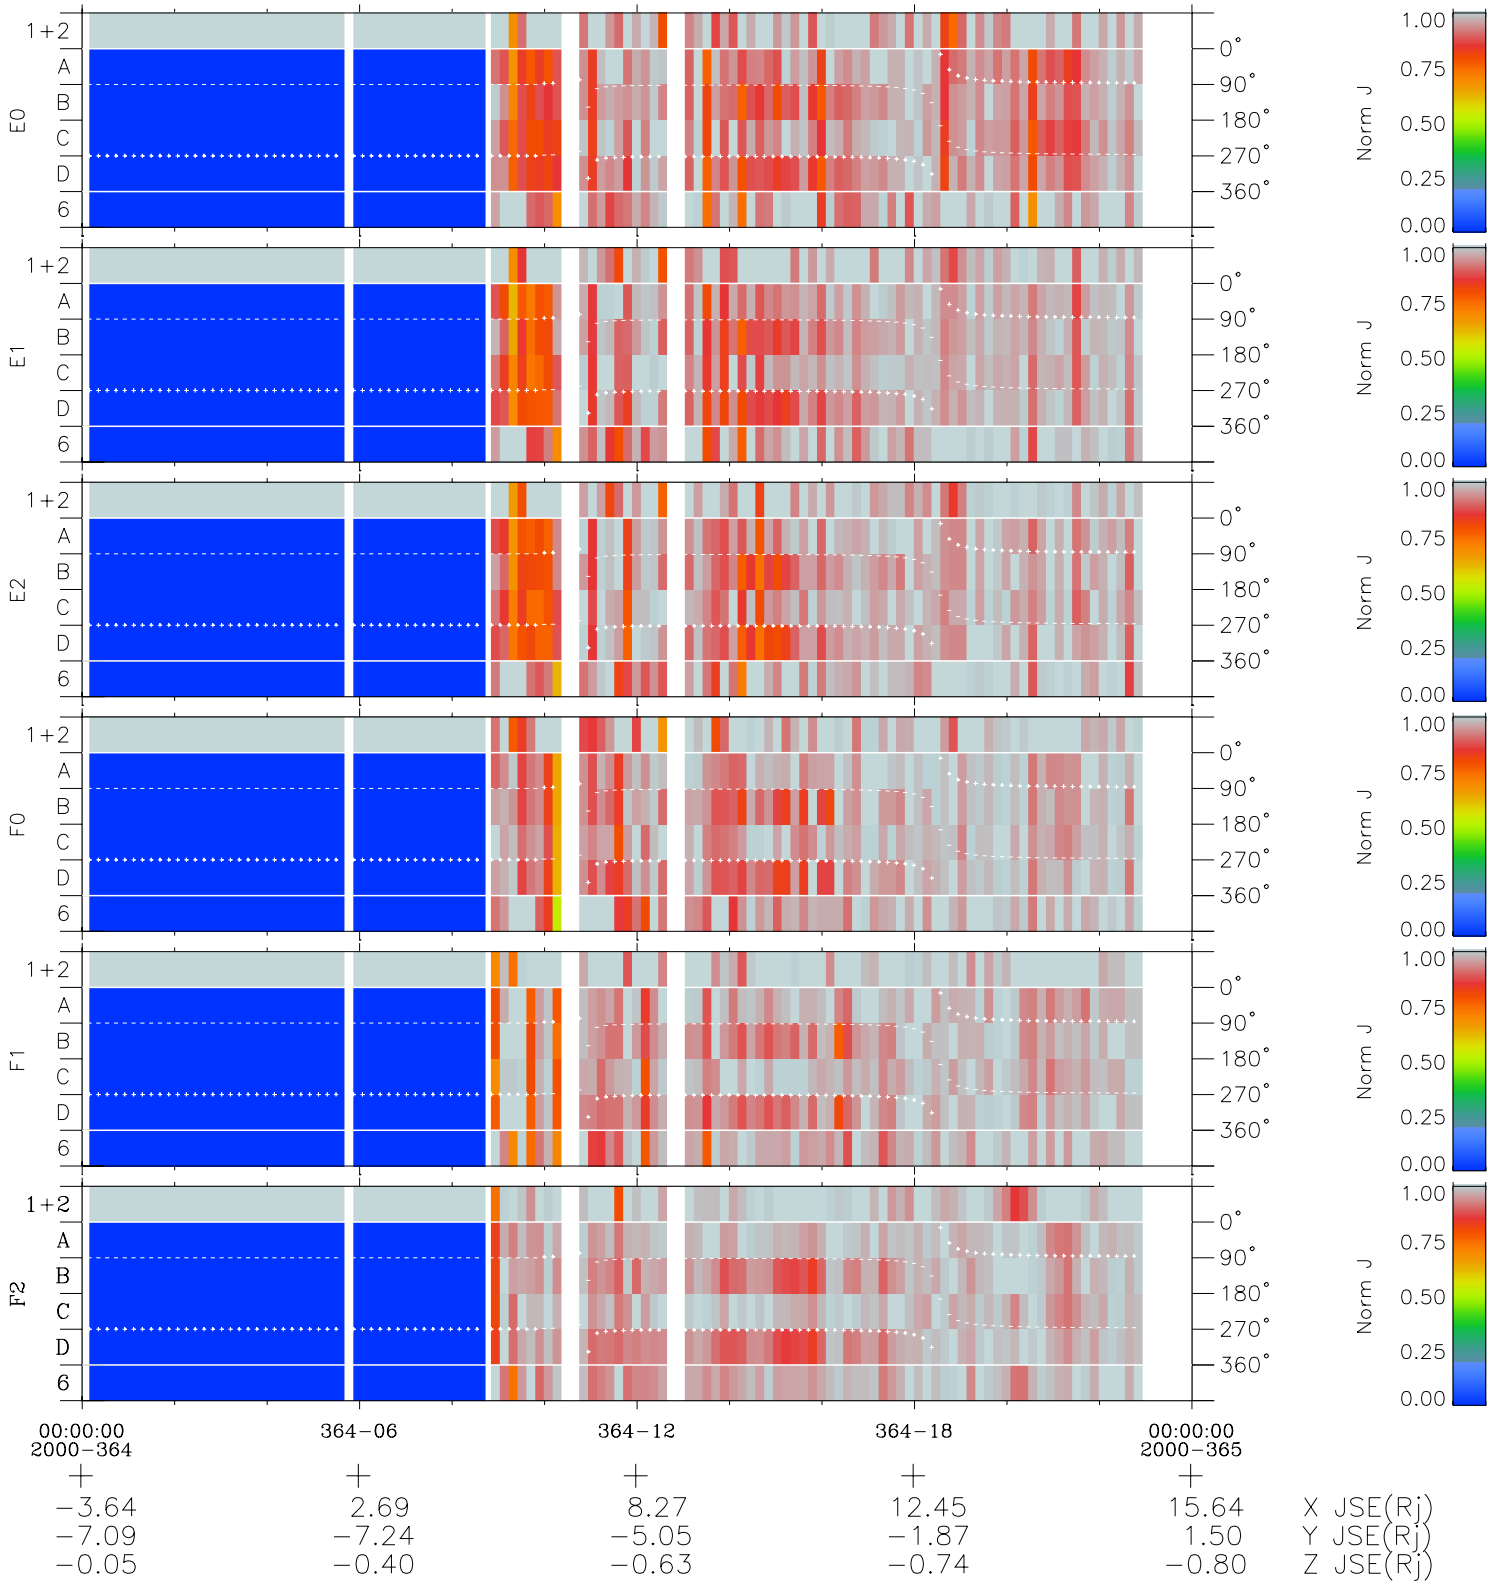

Galileo EPD Real Time Azimuth Anisotropies 00364

Software Version: RTAZIM_NORM V 1.20
 Data Production: 18-05-01
 Plot Production: Mon Sep 17 20:54:33 2001
 Color File: wondr3
 Geofactor File: 1.1

◇ = Jupiter look direction
 □ = Corotation look direction