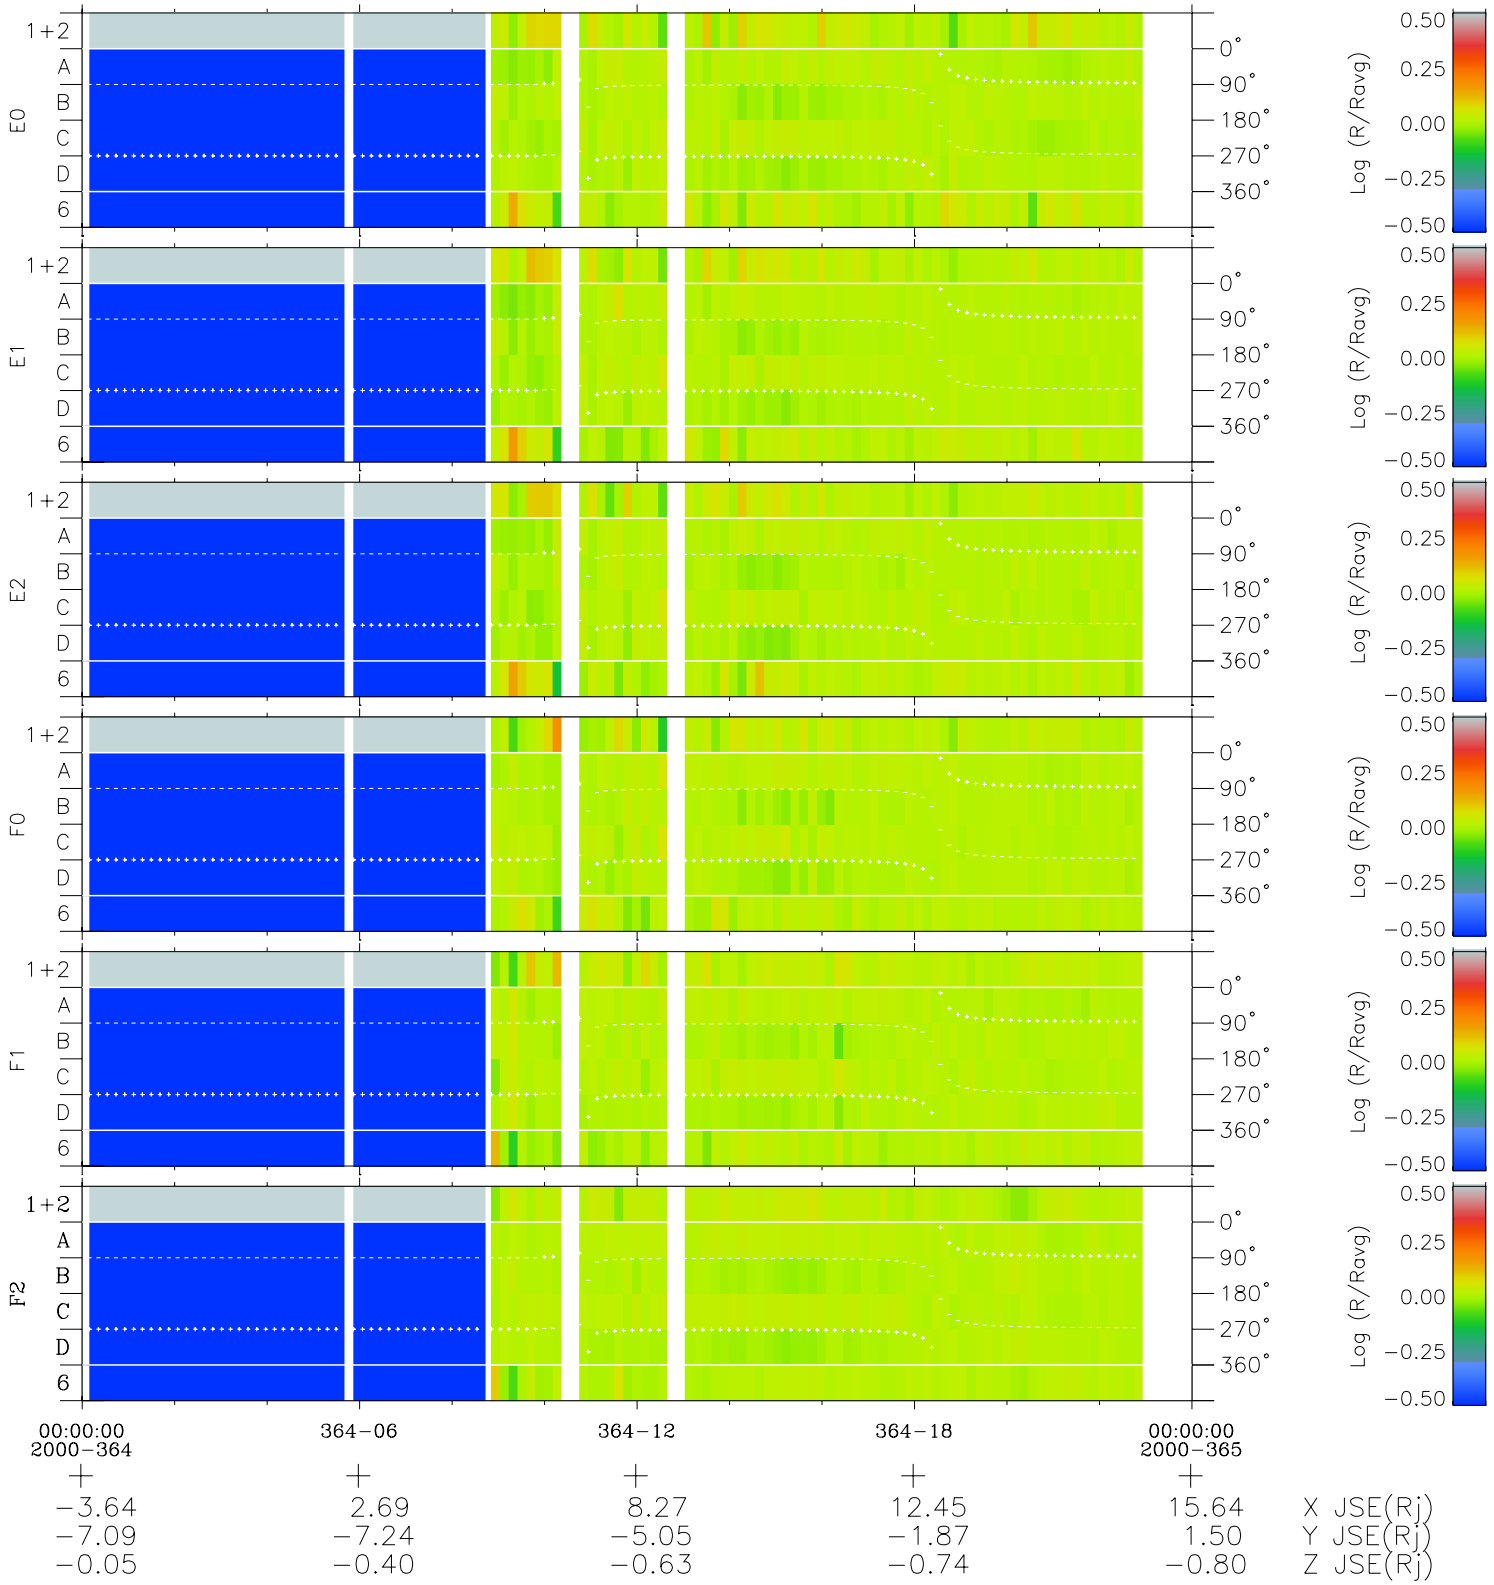

# Galileo EPD Real Time Azimuth Anisotropies 00364

Software Version: RTAZIM\_MEAN V 1.20  
 Data Production: 18-05-01  
 Plot Production: Mon Sep 17 20:54:13 2001  
 Color File: wondr3  
 Geofactor File: 1.1

◇ = Jupiter look direction  
 □ = Corotation look direction