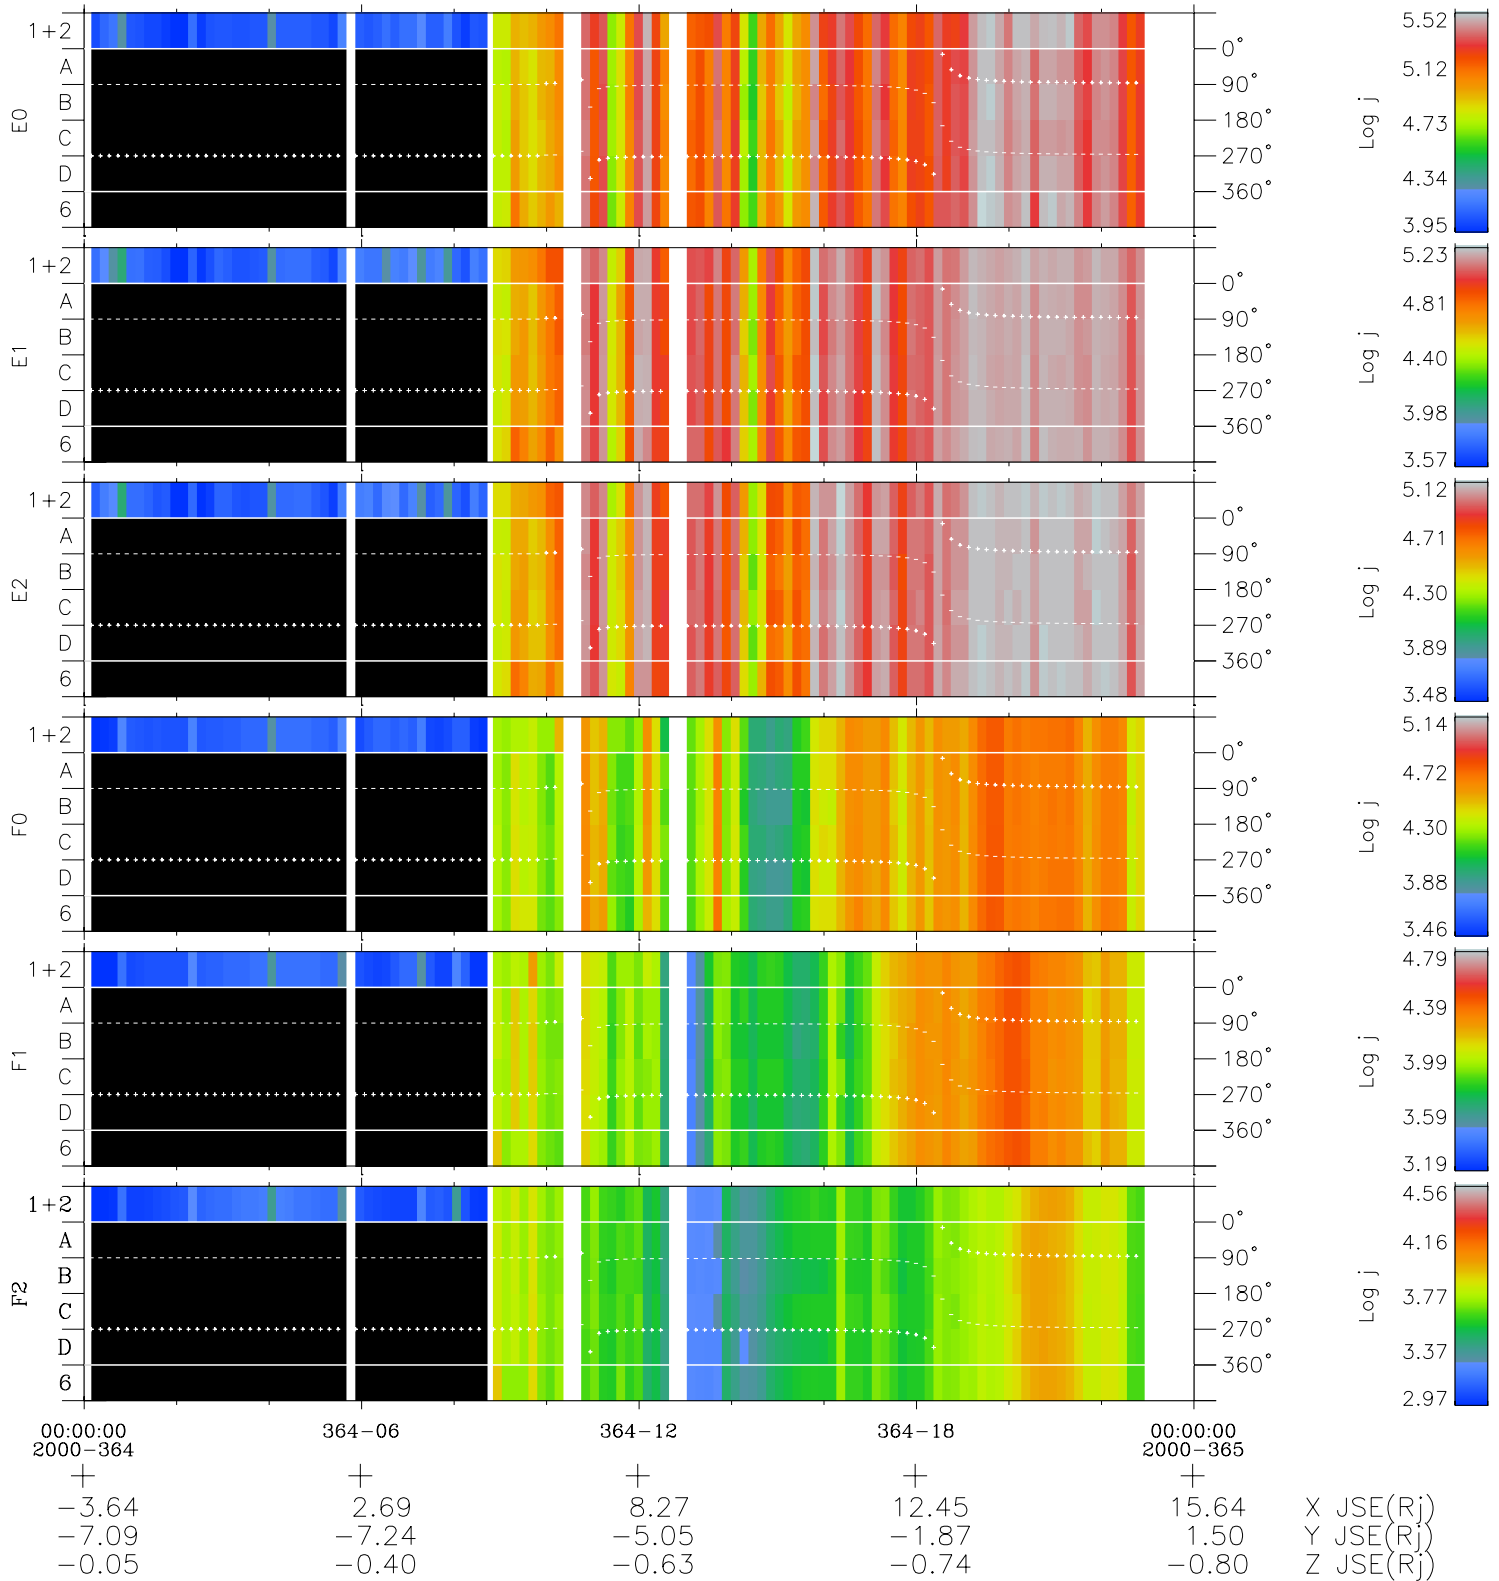

# Galileo EPD Real Time Azimuth Anisotropies 00364

Software Version: RTAZIM\_FLUX V 1.20  
Data Production: 18-05-01  
Plot Production: Mon Sep 17 20:54:22 2001  
Color File: wondr3  
Geofactor File: 1.1

◇ = Jupiter look direction  
□ = Corotation look direction