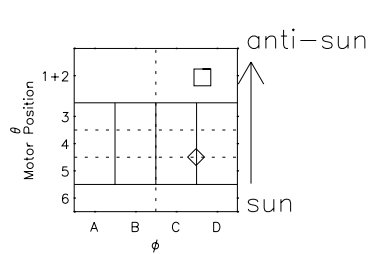

Galileo EPD Real Time Azimuth Anisotropies 00364

Software Version: RTAZIM_FLUX V 1.20
Data Production: 18-05-01
Plot Production: Mon Sep 17 20:54:18 2001
Color File: wondr3
Geofactor File: 1.1

◇ = Jupiter look direction
□ = Corotation look direction