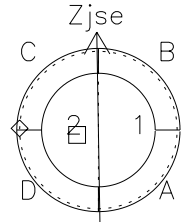

Galileo EPD Real Time Azimuth Anisotropies 00364

Software Version: RTAZIM_FLUX V 1.20
Data Production: 18-05-01
Plot Production: Mon Sep 17 20:54:18 2001
Color File: wondr3
Geofactor File: 1.1

◇ = Jupiter look direction
□ = Corotation look direction