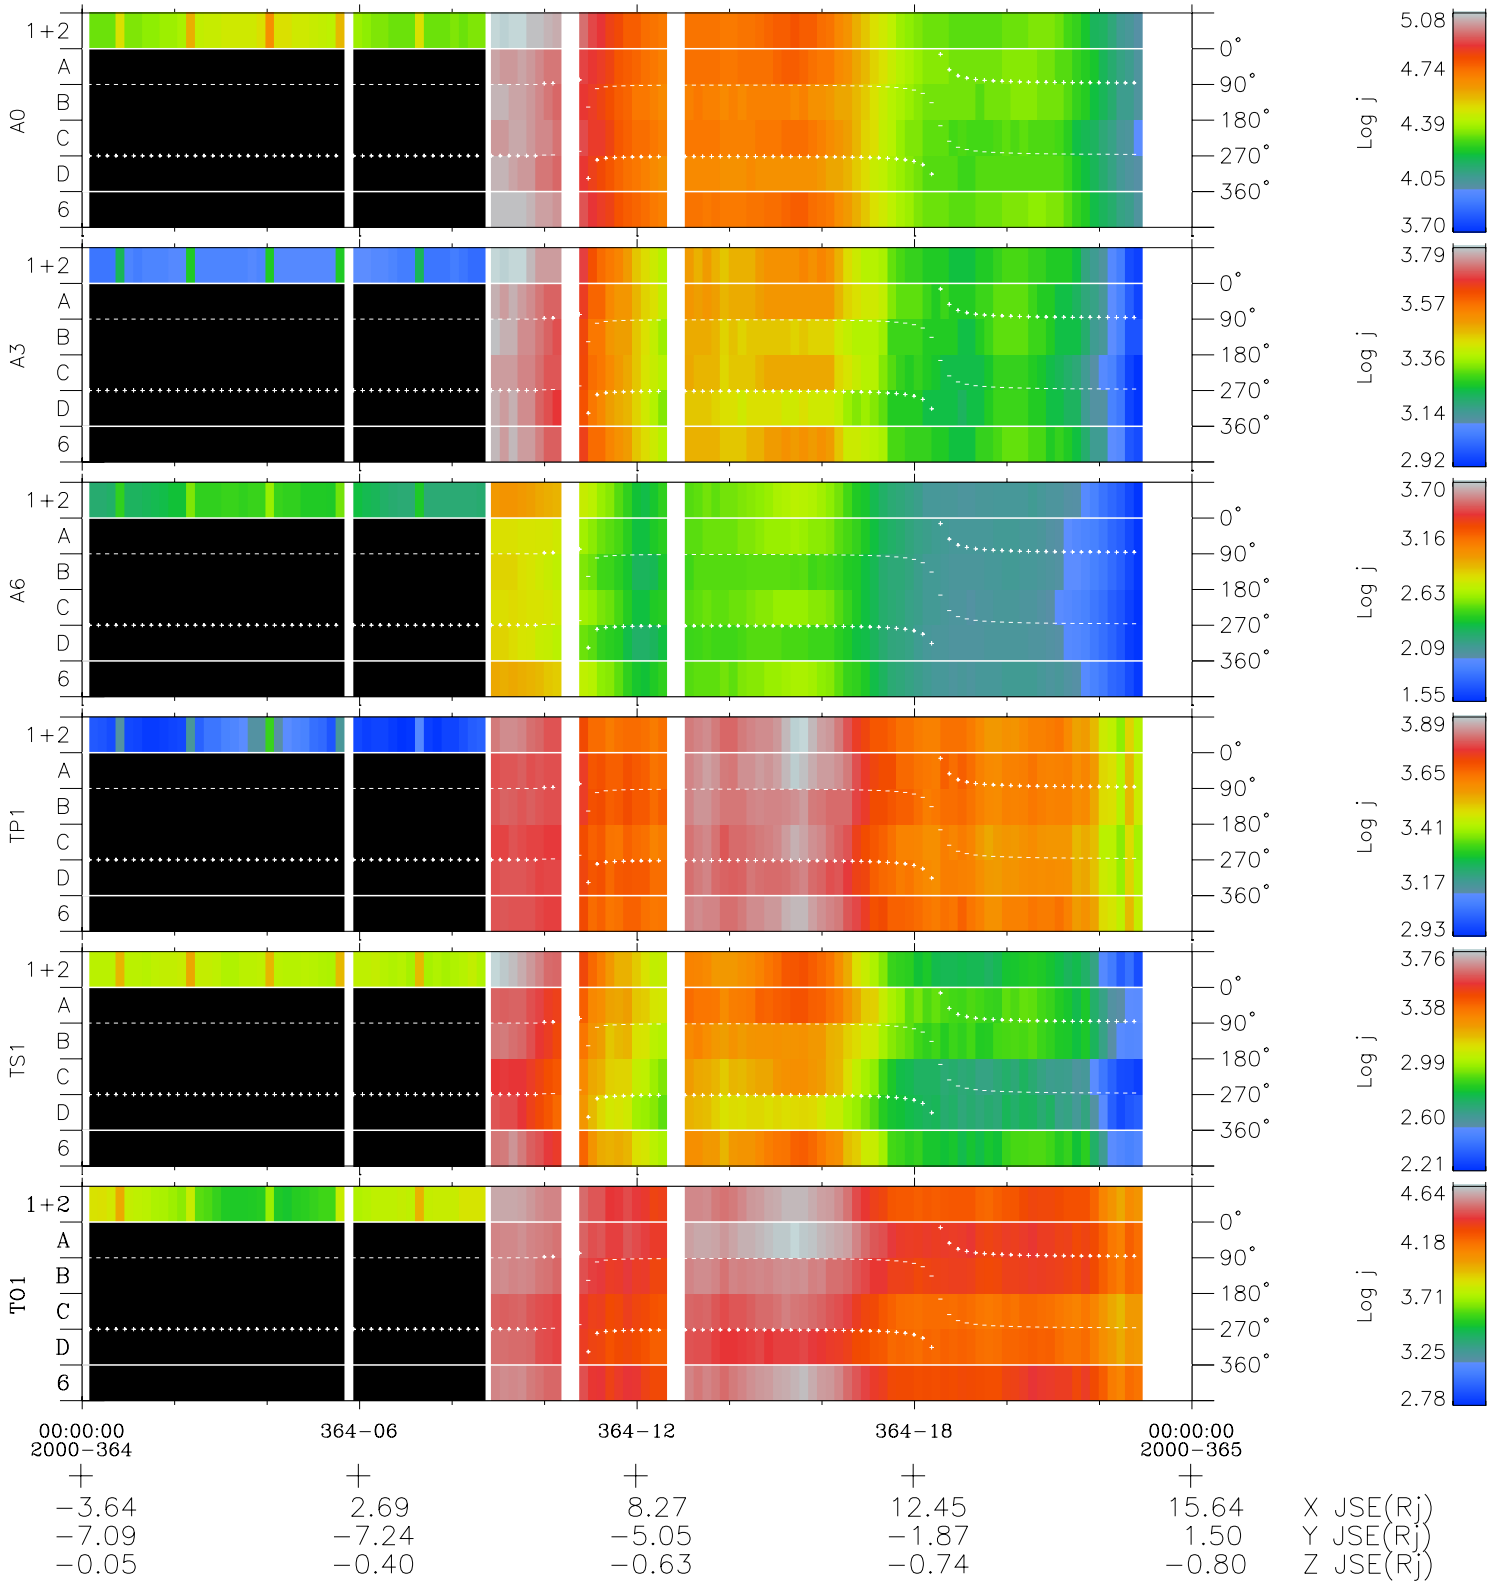

Galileo EPD Real Time Azimuth Anisotropies 00364

Software Version: RTAZIM_FLUX V 1.20
Data Production: 18-05-01
Plot Production: Mon Sep 17 20:54:18 2001
Color File: wondr3
Geofactor File: 1.1

◇ = Jupiter look direction
□ = Corotation look direction