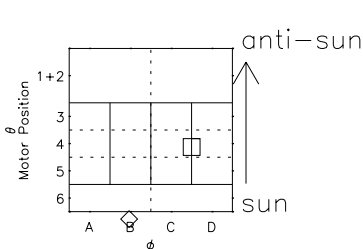

Galileo EPD Real Time All-Sky Anisotropies 00363

Software Version: RTSKY_NORM V 1.20
 Data Production: 18-05-01
 Plot Production: Mon Sep 17 20:45:17 2001
 Color File: wondr3
 Geofactor File: 1.1

- ◇ = Jupiter look direction
- = Corotation look direction