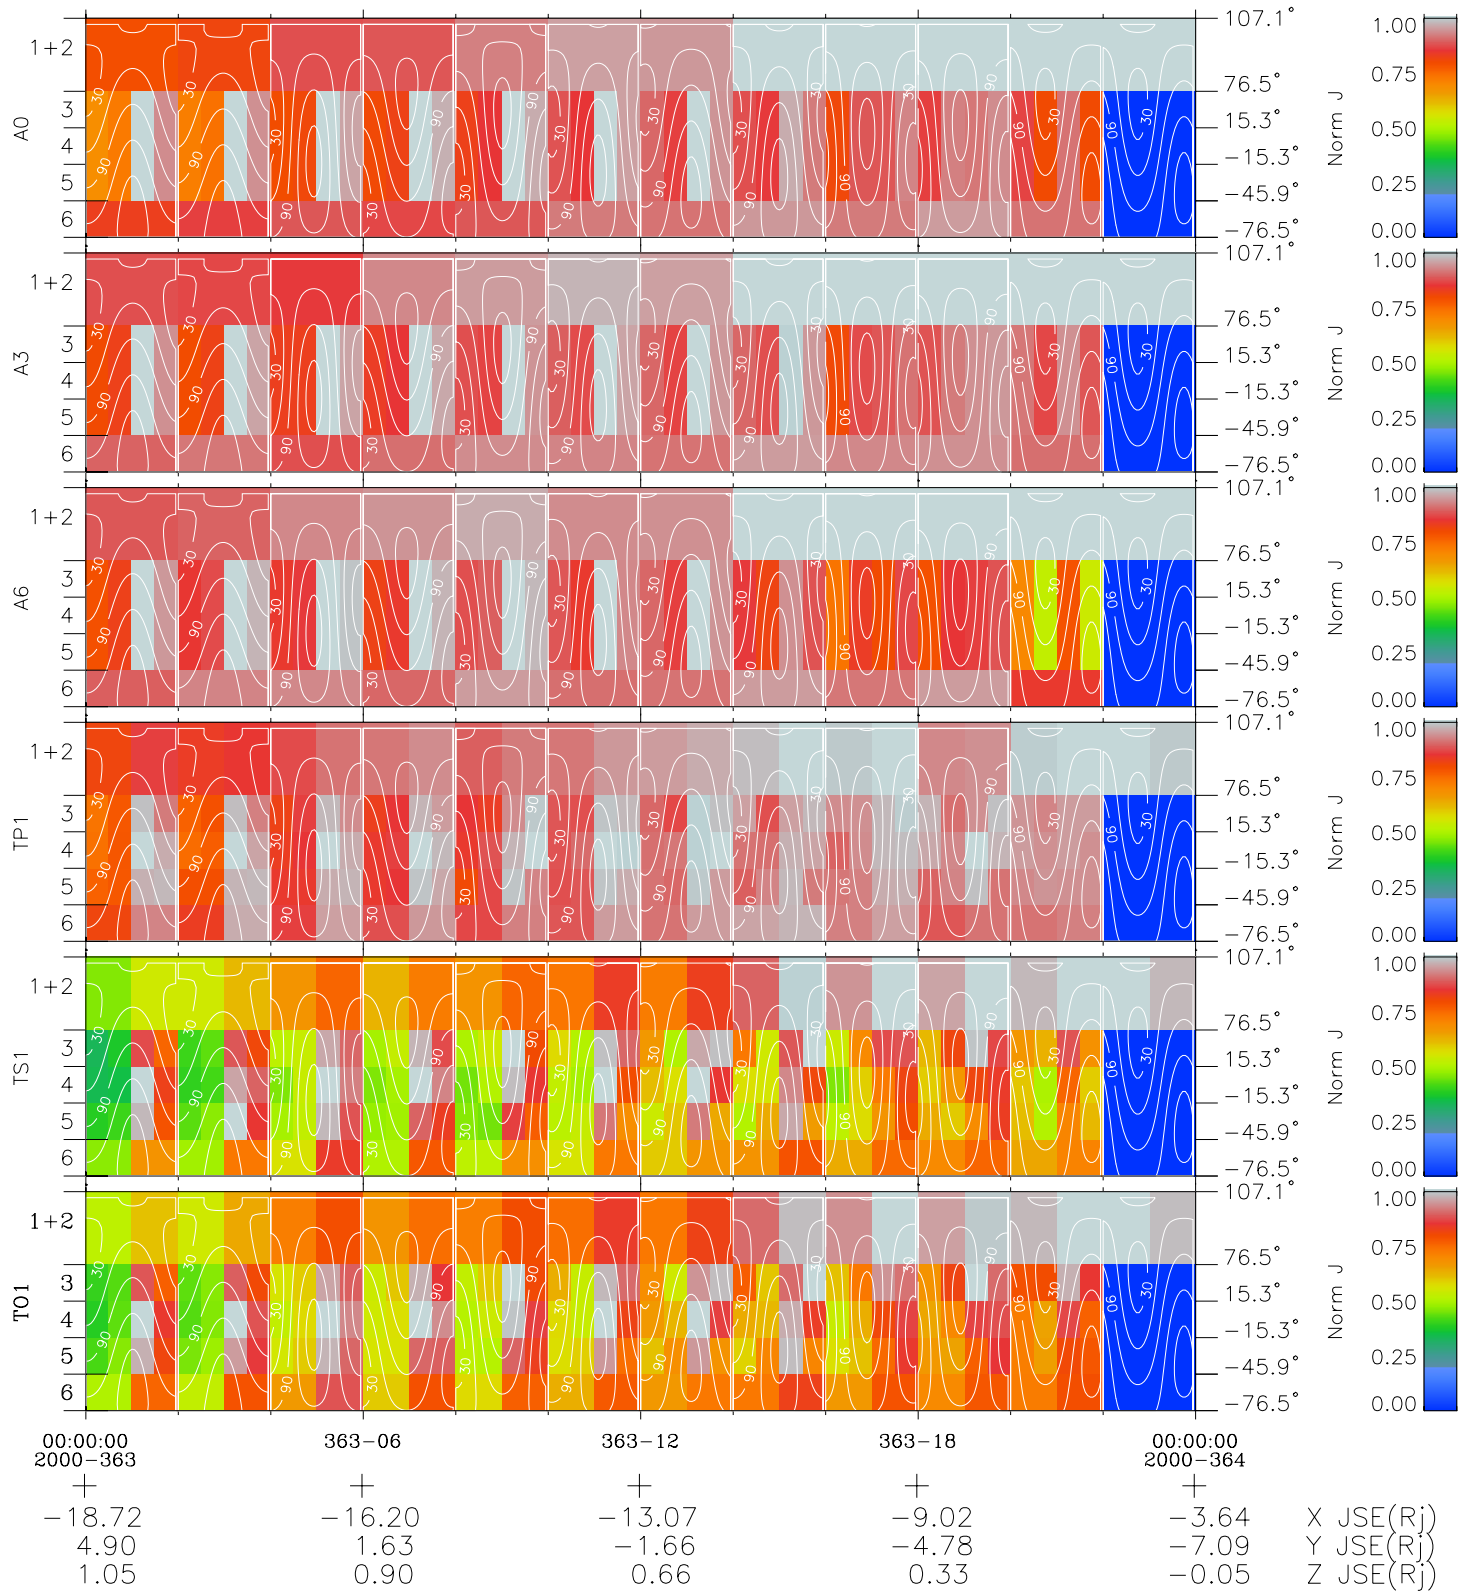

Galileo EPD Real Time All-Sky Anisotropies 00363

Software Version: RTSKY_NORM V 1.20
 Data Production: 18-05-01
 Plot Production: Mon Sep 17 20:45:17 2001
 Color File: wondr3
 Geofactor File: 1.1

- ◇ = Jupiter look direction
- = Corotation look direction