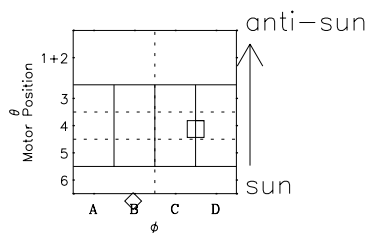

Galileo EPD Real-Time Omni 00363

Software Version: RTLINE_OMNI V 1.20
Data Production: 18-05-01
Plot Production: Mon Sep 17 20:46:34 2001

- ◇ = Jupiter look direction
- = Corotation look direction