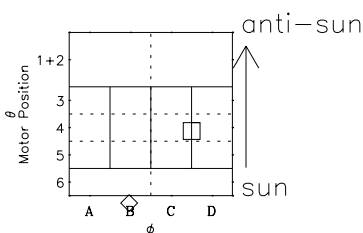

Galileo EPD Real-Time Six-Sector 00363

Software Version: RTLINE_R6 V 1.20
Data Production: 18-05-01
Plot Production: Mon Sep 17 20:46:41 2001

◇ = Jupiter look direction
□ = Corotation look direction