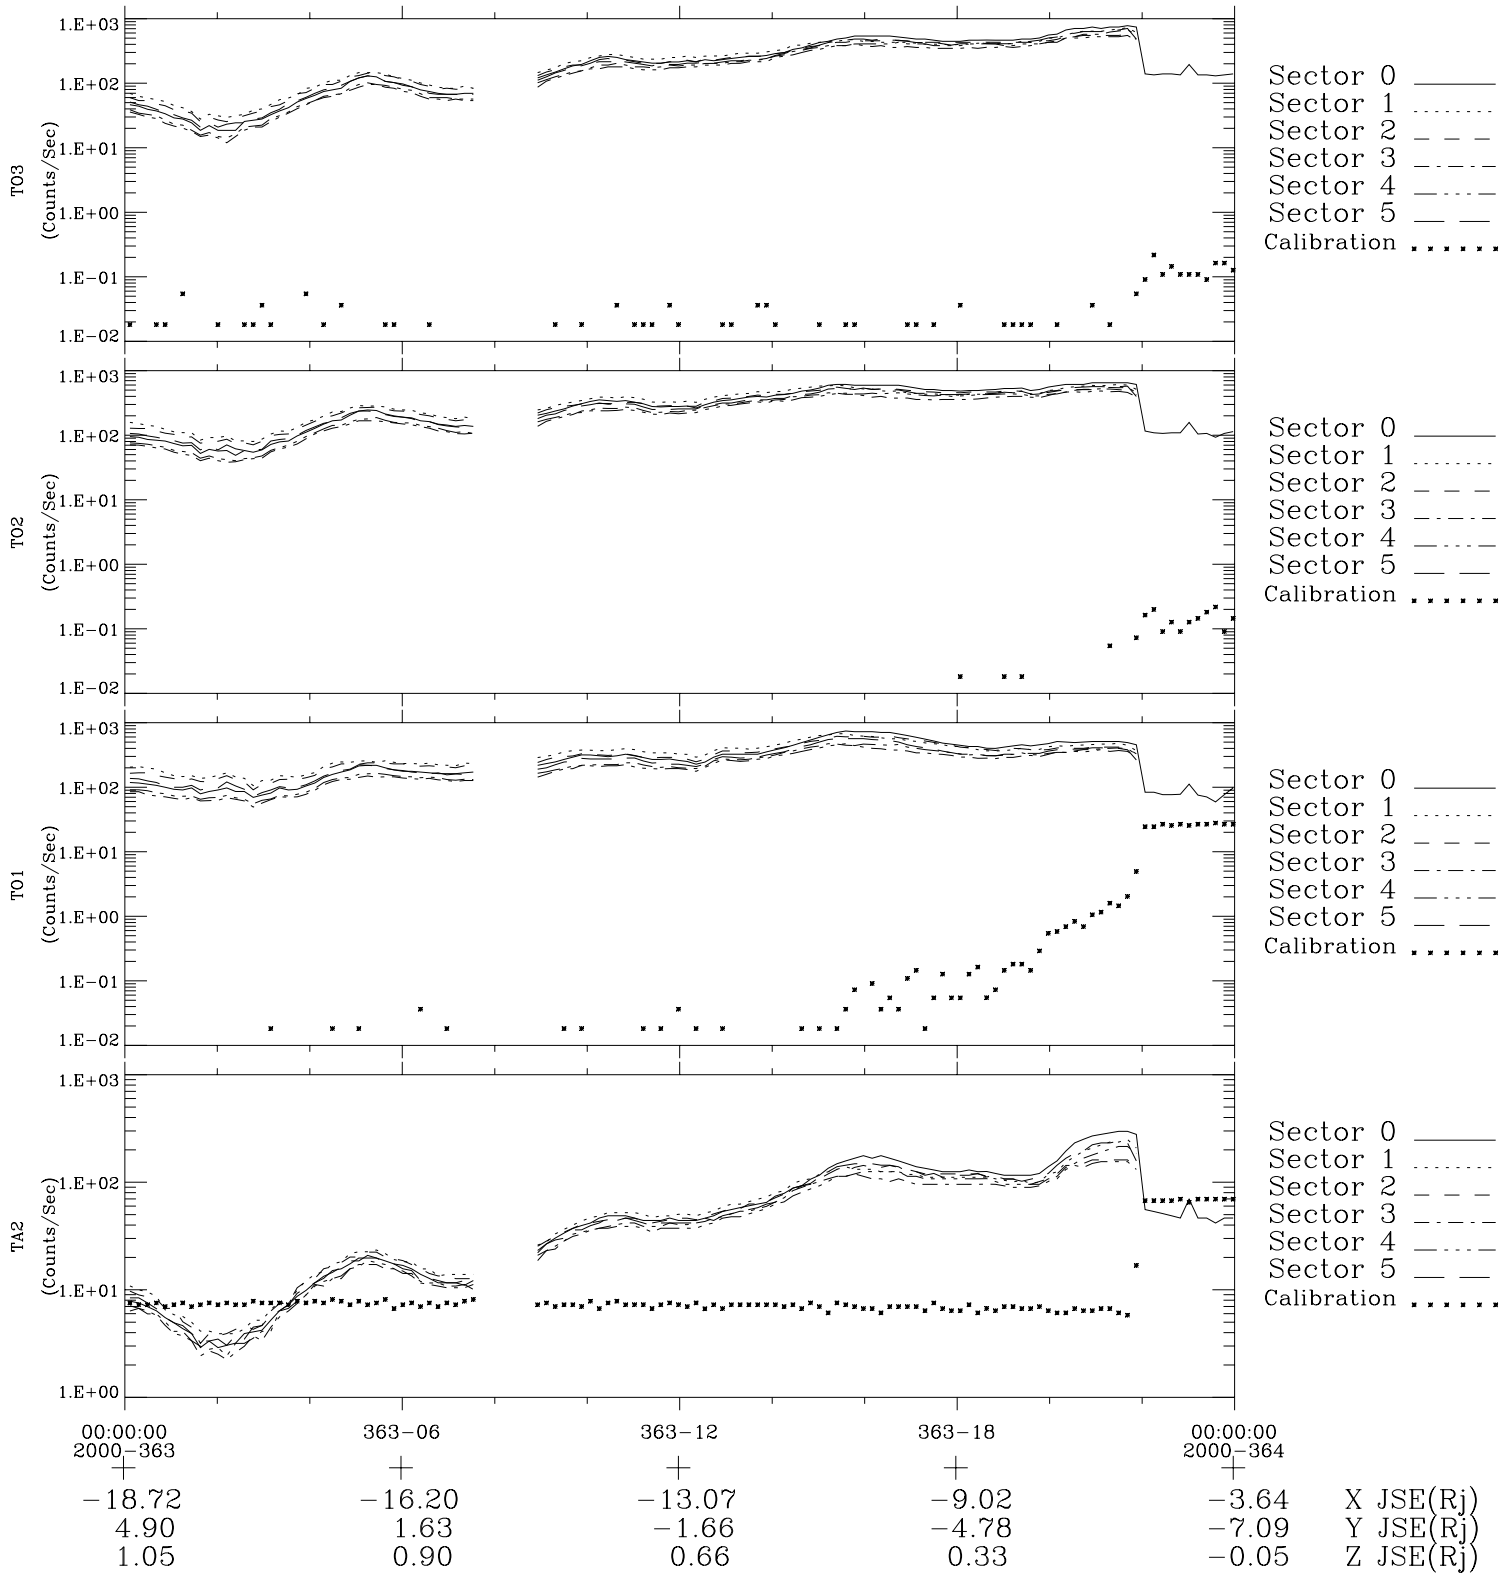

# Galileo EPD Real-Time Six-Sector 00363

Software Version: RTLINE\_R6 V 1.20  
Data Production: 18-05-01  
Plot Production: Mon Sep 17 20:46:40 2001

◇ = Jupiter look direction  
□ = Corotation look direction