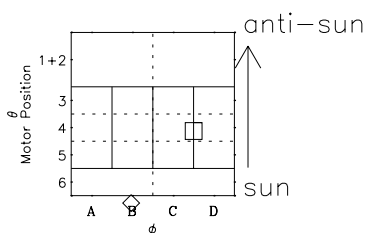

# Galileo EPD Real-Time Six-Sector 00363

Software Version: RTLINE\_R6 V 1.20  
Data Production: 18-05-01  
Plot Production: Mon Sep 17 20:46:40 2001

◇ = Jupiter look direction  
□ = Corotation look direction