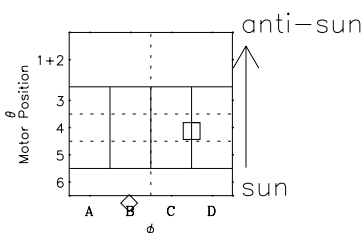

# Galileo EPD Real-Time Six-Sector 00363

Software Version: RTLINE\_R6 V 1.20  
Data Production: 18-05-01  
Plot Production: Mon Sep 17 20:46:40 2001

◇ = Jupiter look direction  
□ = Corotation look direction