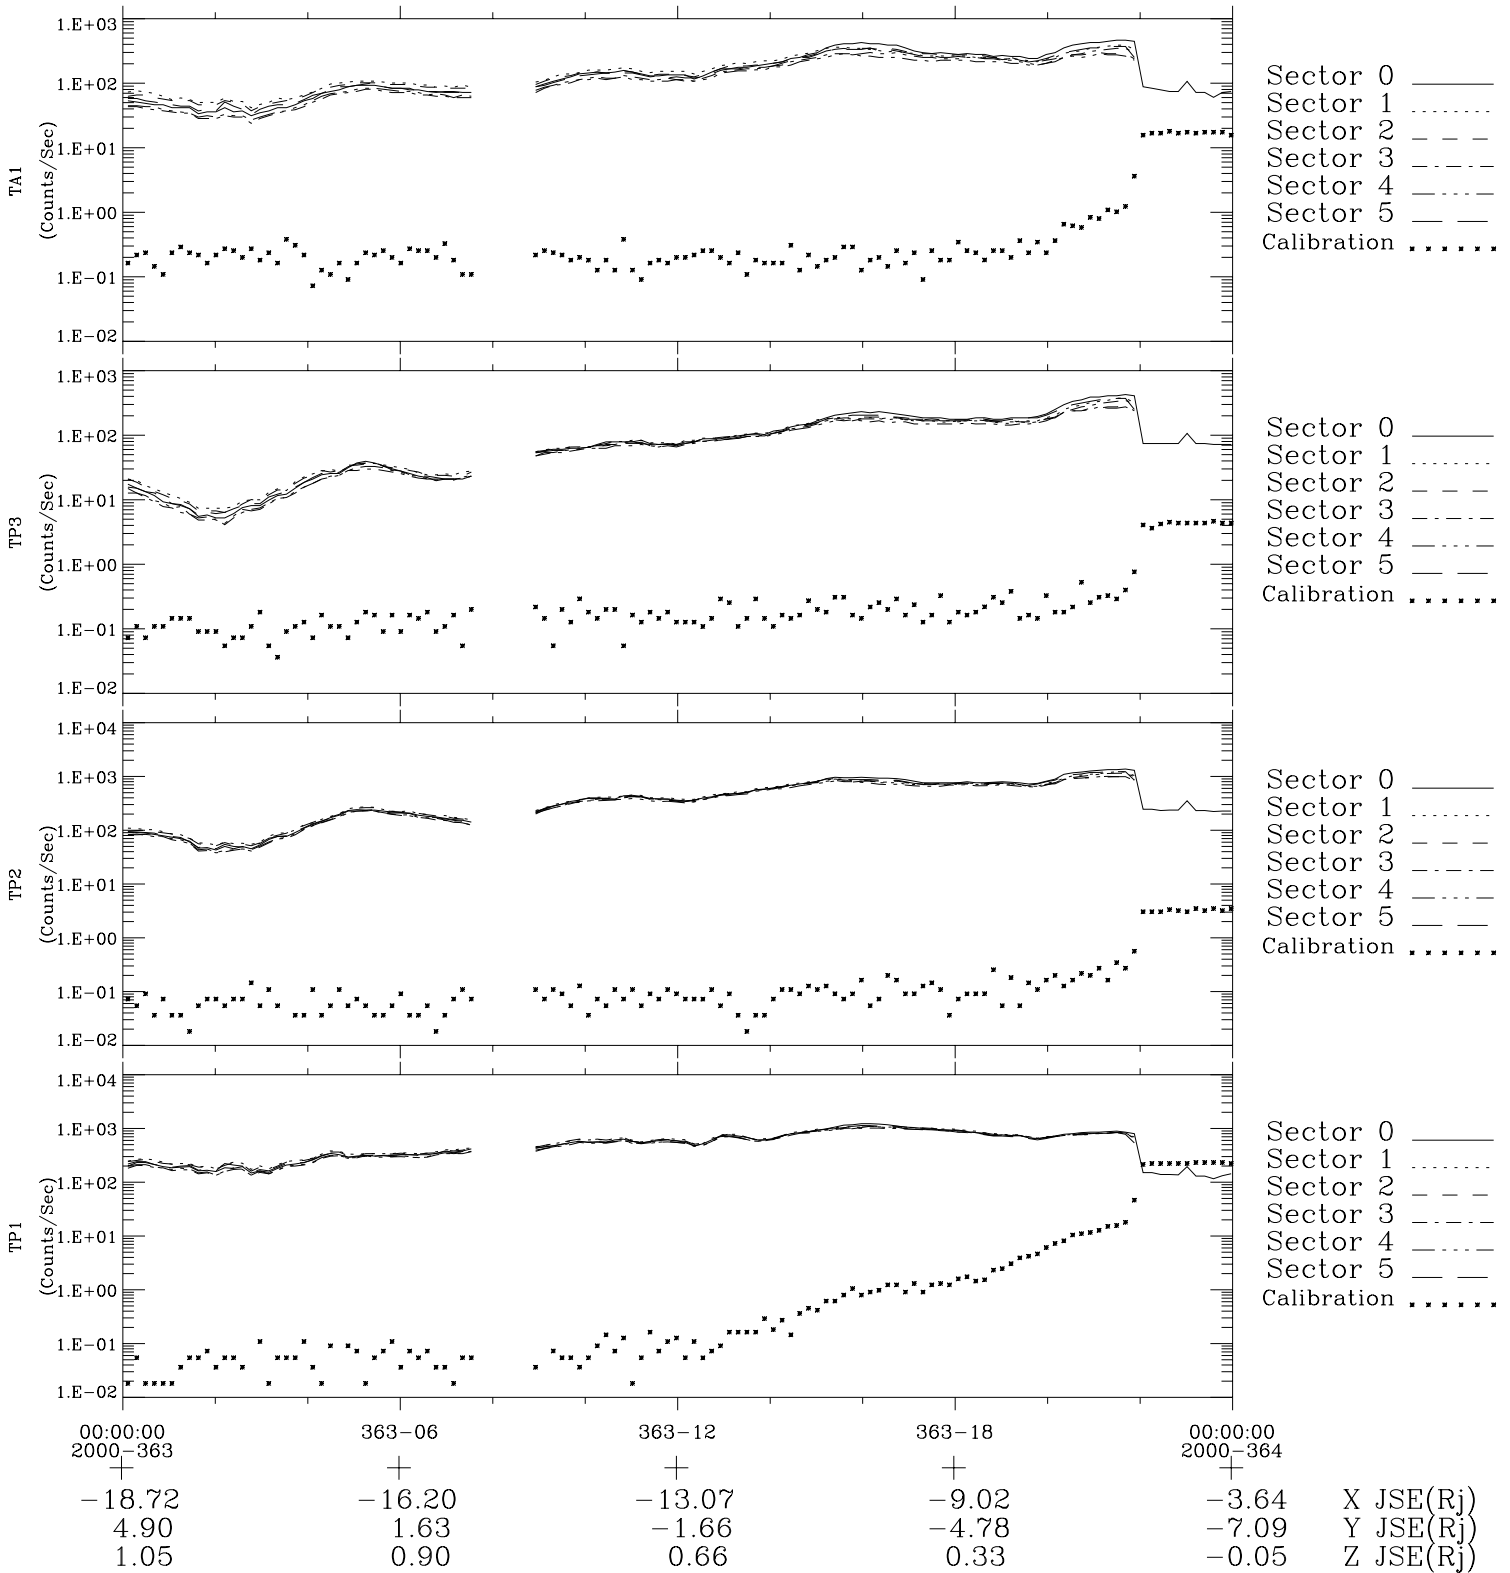

# Galileo EPD Real-Time Six-Sector 00363

Software Version: RTLINE\_R6 V 1.20  
Data Production: 18-05-01  
Plot Production: Mon Sep 17 20:46:40 2001

◇ = Jupiter look direction  
□ = Corotation look direction