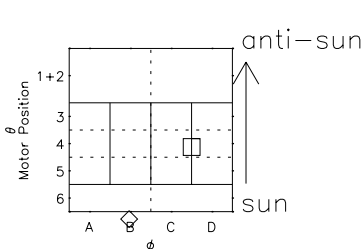

Galileo EPD Real Elevation Anisotropies 00363

Software Version: RTELEV_NORM V 1.20
Data Production: 18-05-01
Plot Production: Mon Sep 17 20:45:57 2001
Color File: wondr3
Geofactor File: 1.1

- ◇ = Jupiter look direction
- = Corotation look direction