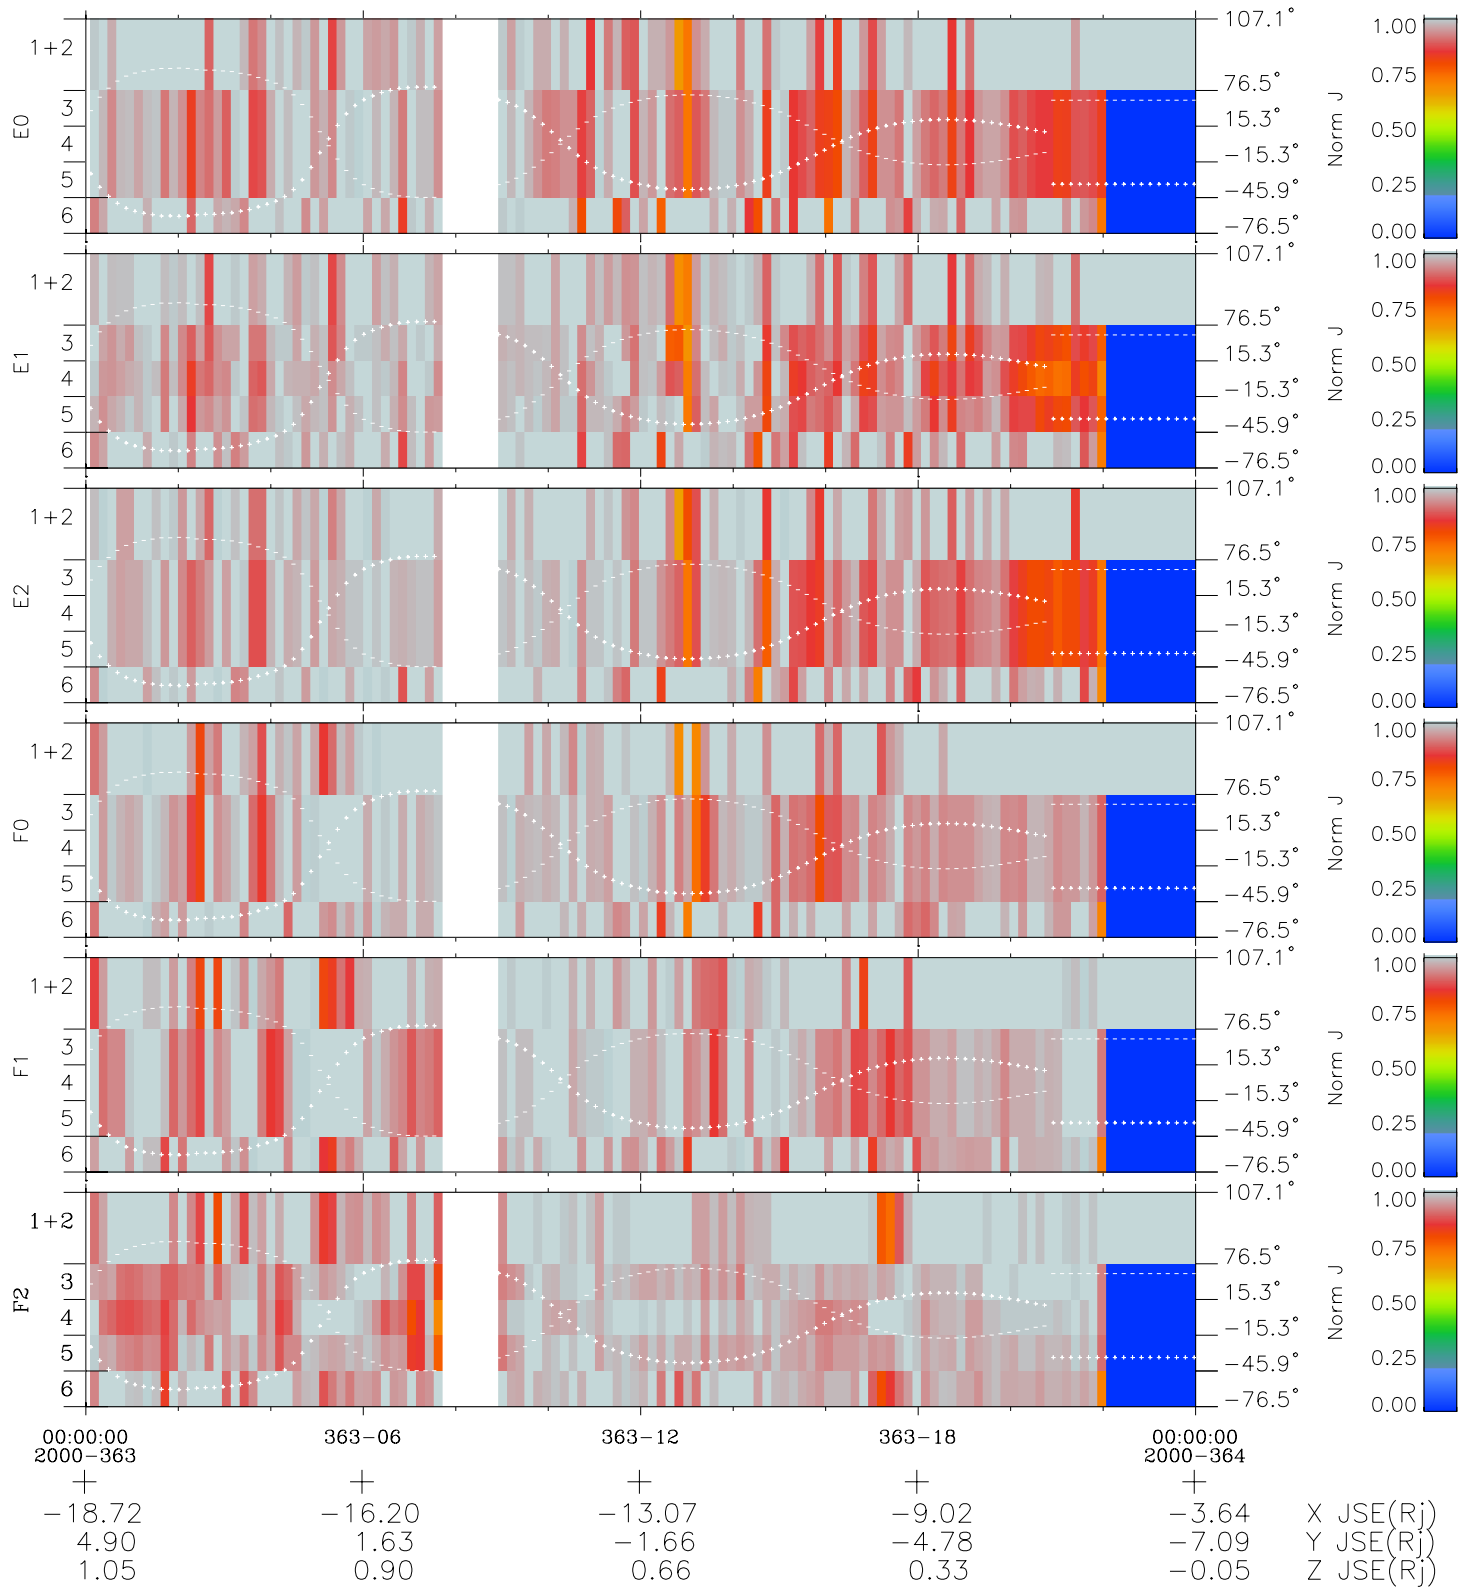

Galileo EPD Real Elevation Anisotropies 00363

Software Version: RTELEV_NORM V 1.20
Data Production: 18-05-01
Plot Production: Mon Sep 17 20:45:57 2001
Color File: wondr3
Geofactor File: 1.1

- ◇ = Jupiter look direction
- = Corotation look direction