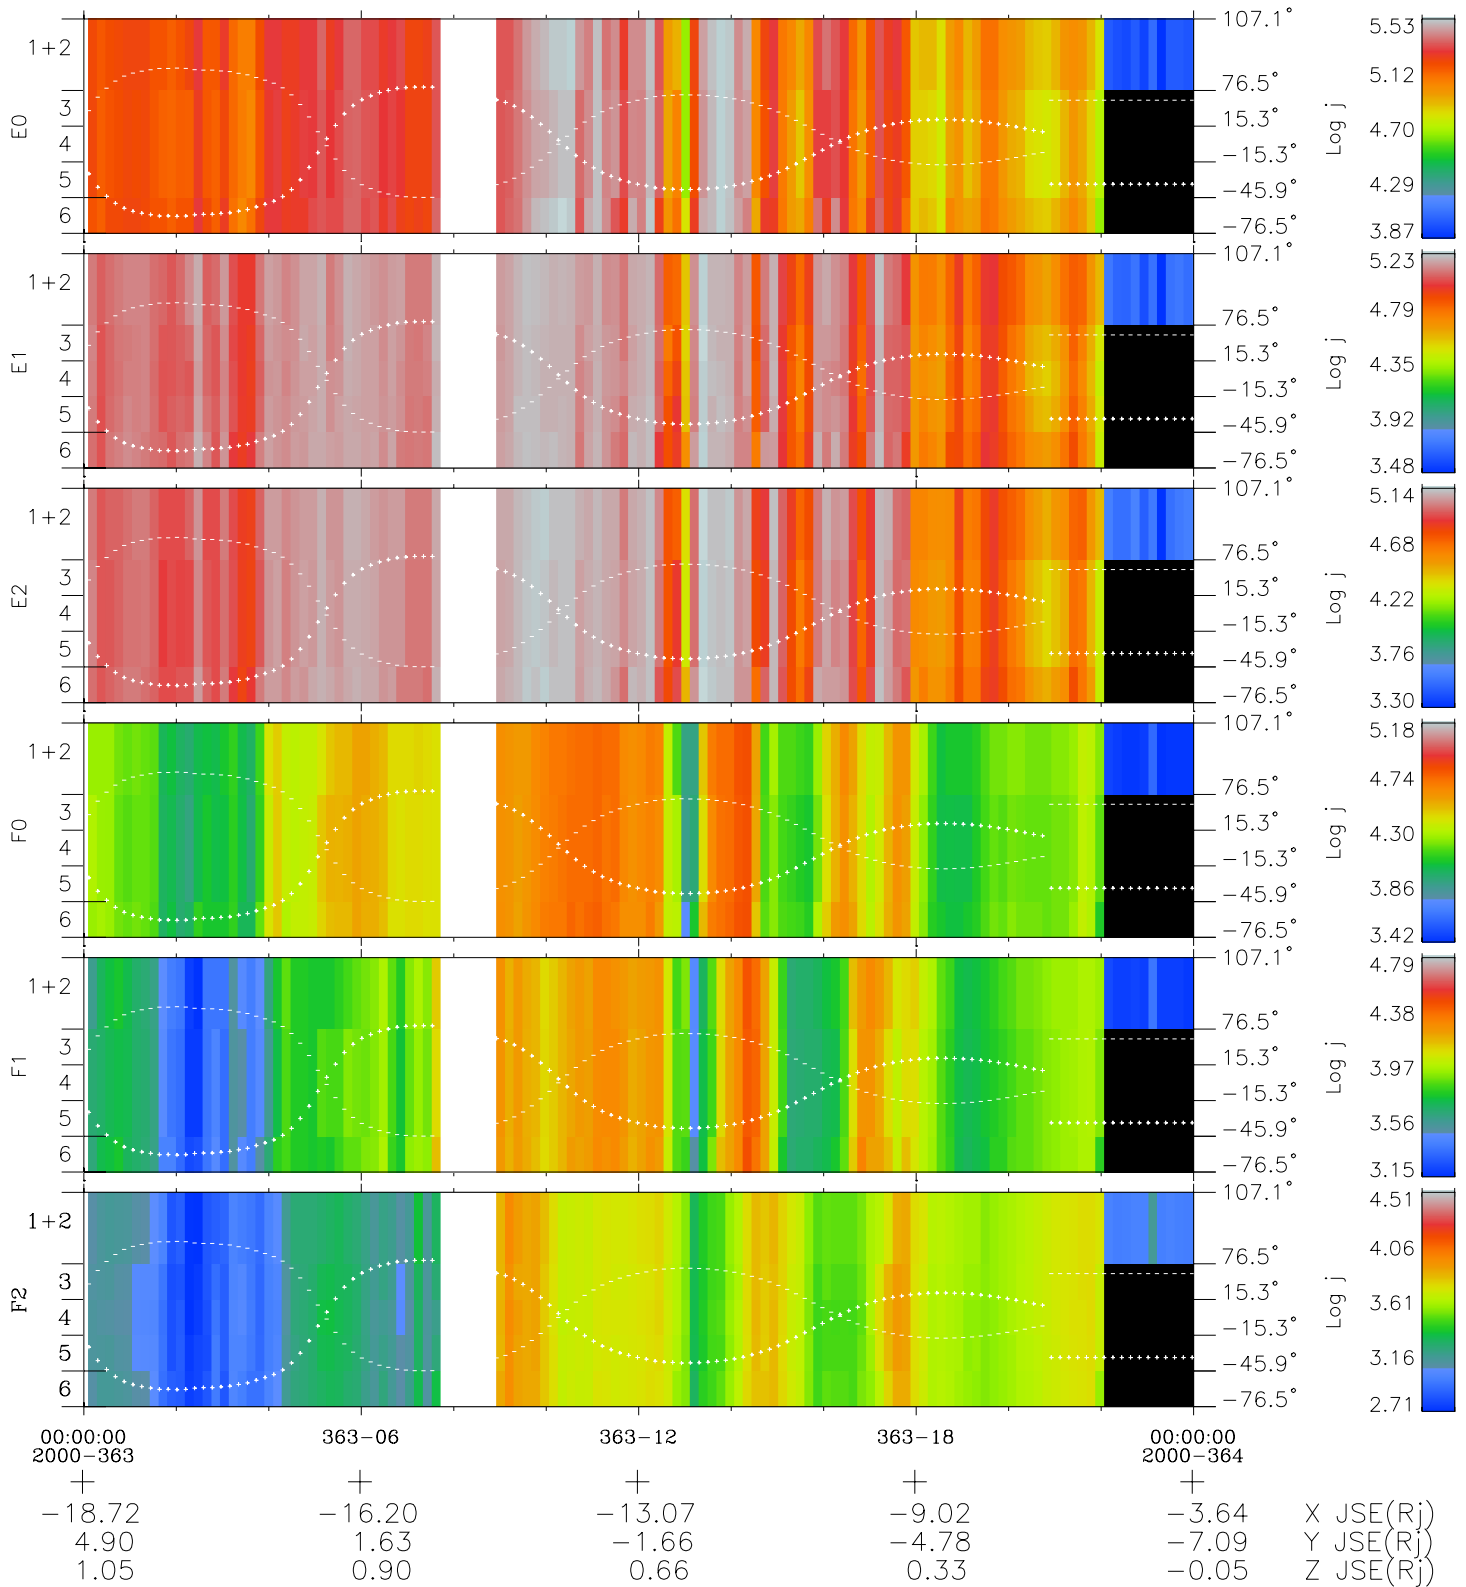

Galileo EPD Real Elevation Anisotropies 00363

Software Version: RTELEV_FLUX V 1.20
 Data Production: 18-05-01
 Plot Production: Mon Sep 17 20:45:46 2001
 Color File: wondr3
 Geofactor File: 1.1

◇ = Jupiter look direction
 □ = Corotation look direction