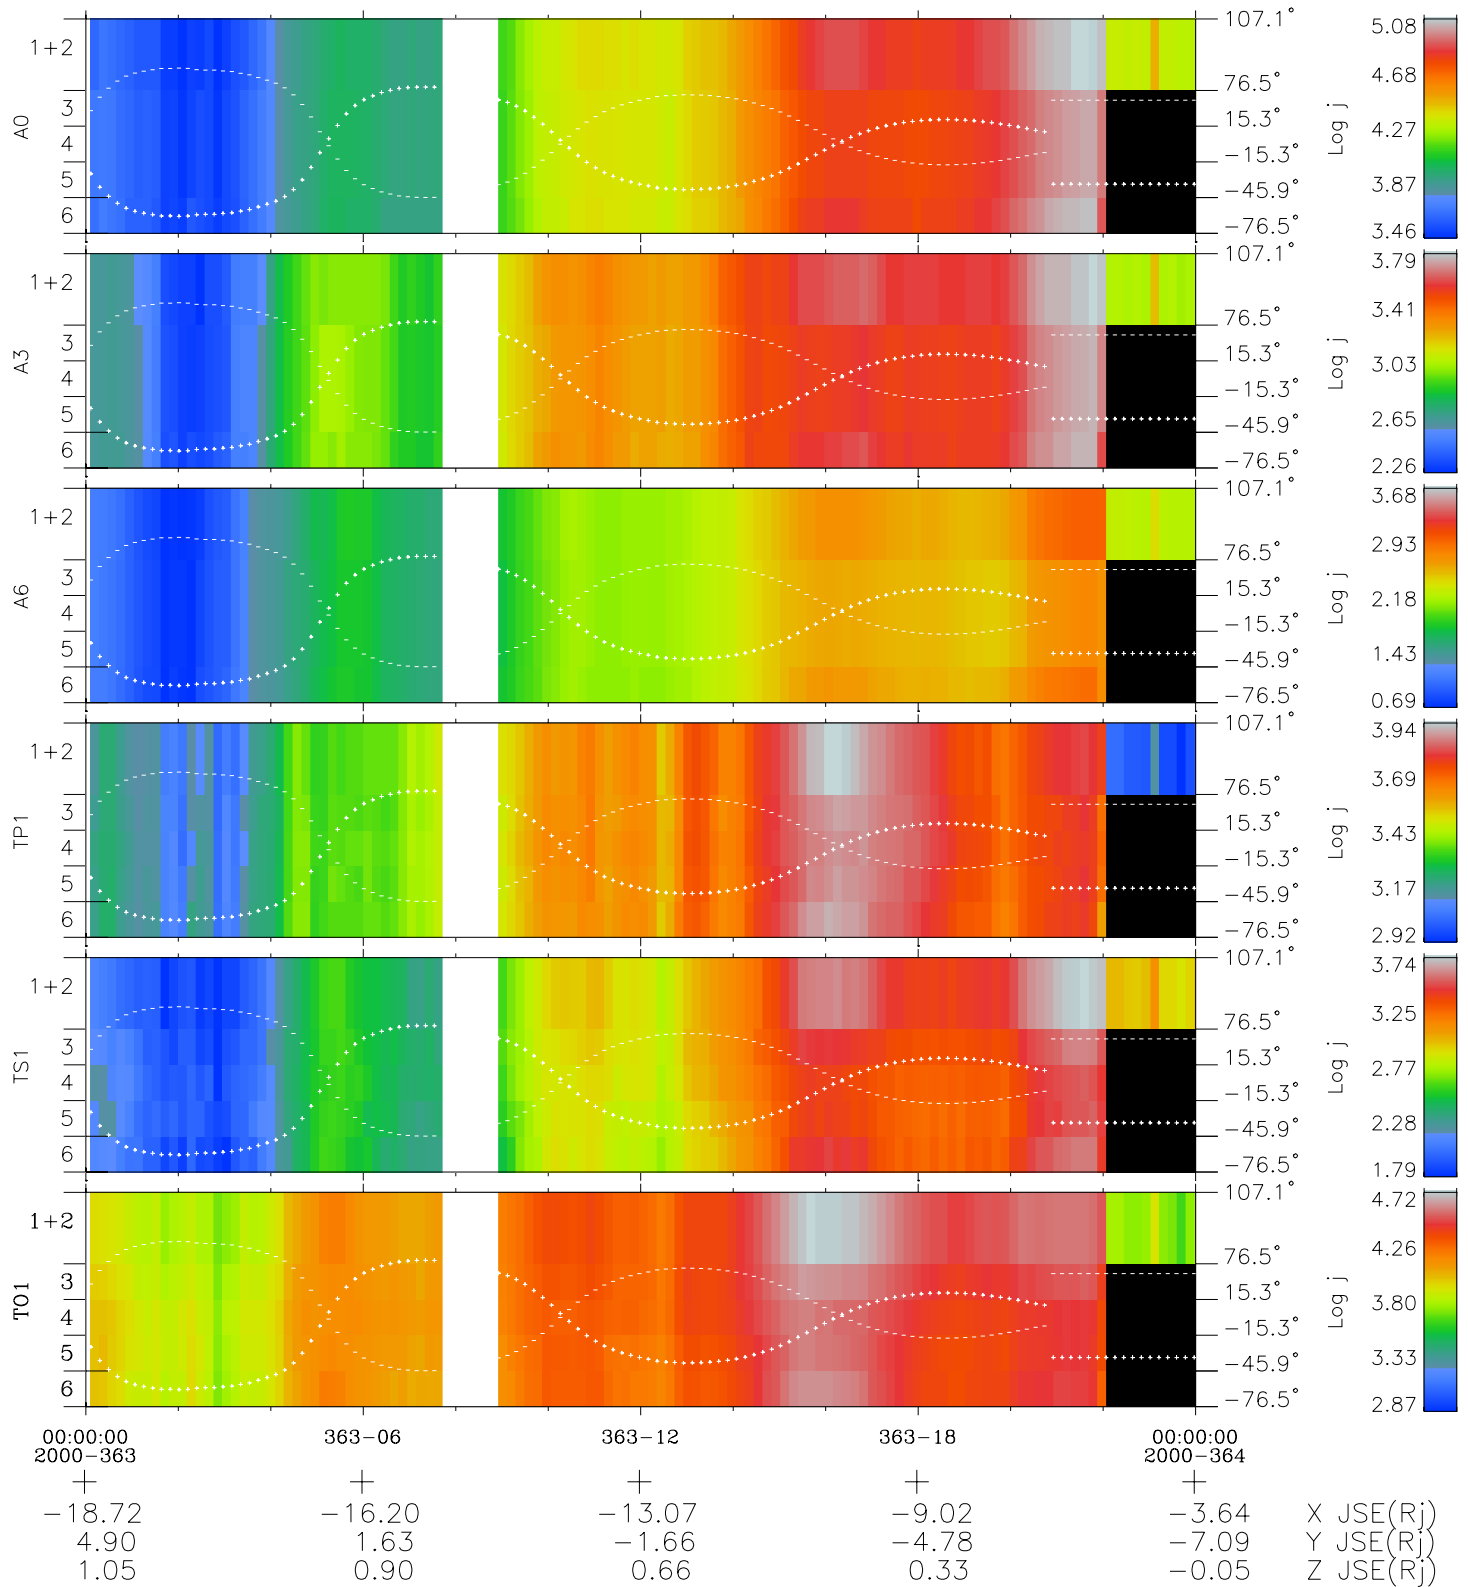

# Galileo EPD Real Elevation Anisotropies 00363

Software Version: RTELEV\_FLUX V 1.20  
Data Production: 18-05-01  
Plot Production: Mon Sep 17 20:45:41 2001  
Color File: wondr3  
Geofactor File: 1.1

- ◇ = Jupiter look direction
- = Corotation look direction