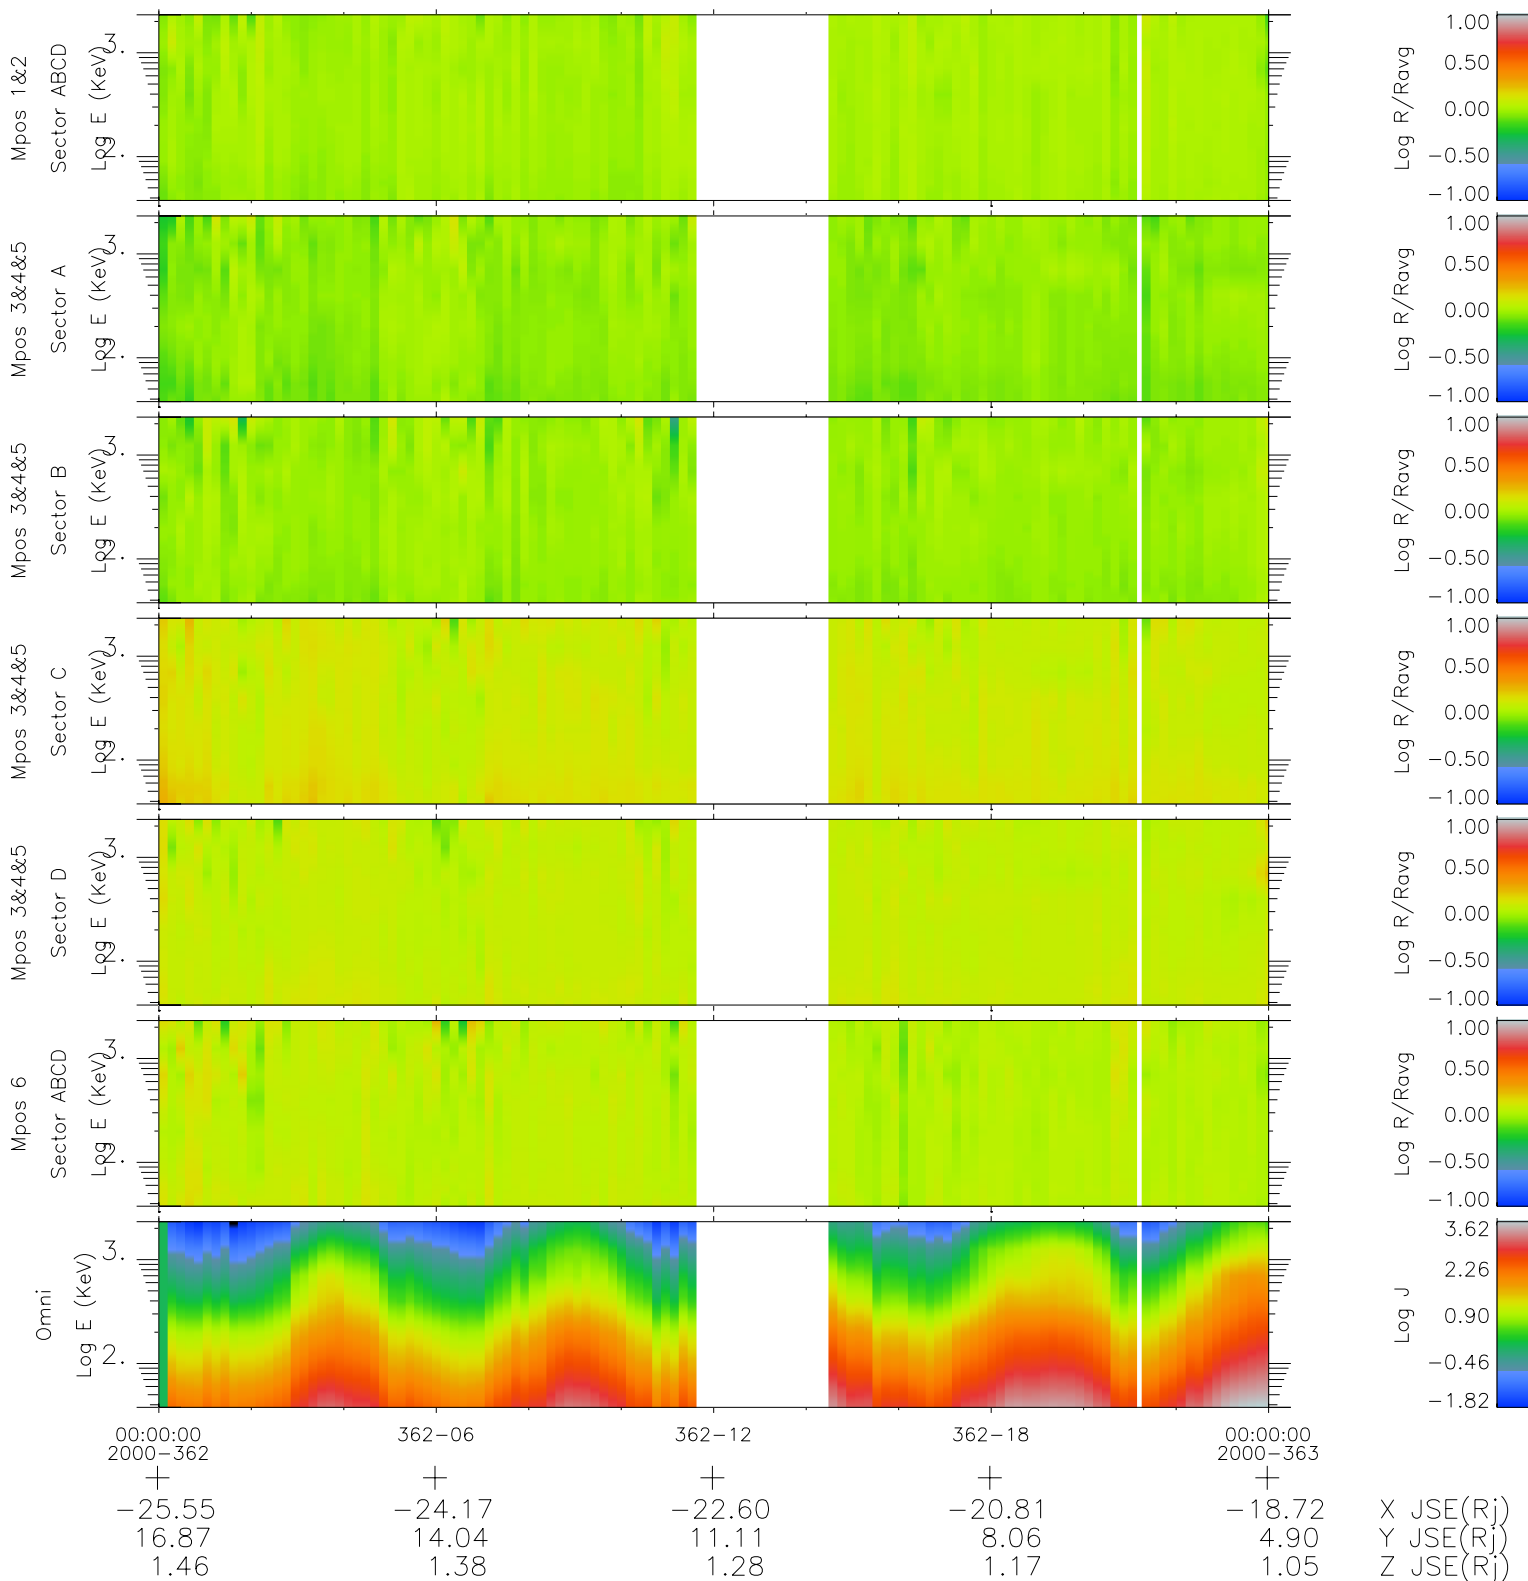

# Galileo EPD Real Time R6 Ions Spectra 00362

Software Version: RTSPEC\_R6 V 1.20  
 Data Production: 18-05-01  
 Plot Production: Mon Sep 17 20:36:29 2001  
 Color File: wondr3  
 Geofactor File: 1.1

◇ = Jupiter look direction  
 □ = Corotation look direction