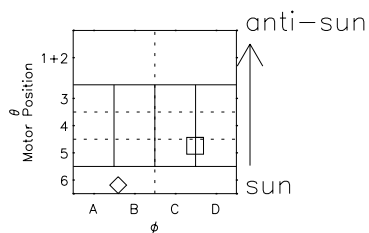

# Galileo EPD Real Time R6 Ions Spectra 00362

Software Version: RTSPEC\_R6 V 1.20  
 Data Production: 18-05-01  
 Plot Production: Mon Sep 17 20:36:29 2001  
 Color File: wondr3  
 Geofactor File: 1.1

◇ = Jupiter look direction  
 □ = Corotation look direction