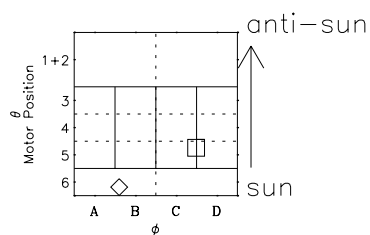

Galileo EPD Real-Time Omni 00362

Software Version: RTLINE_OMNI V 1.20
Data Production: 18-05-01
Plot Production: Mon Sep 17 20:38:30 2001

- ◇ = Jupiter look direction
- = Corotation look direction