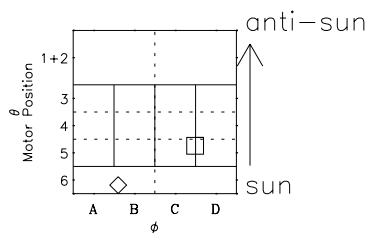

Galileo EPD Real-Time Omni 00362

Software Version: RTLINE_OMNI V 1.20
Data Production: 18-05-01
Plot Production: Mon Sep 17 20:38:28 2001

- ◇ = Jupiter look direction
- = Corotation look direction