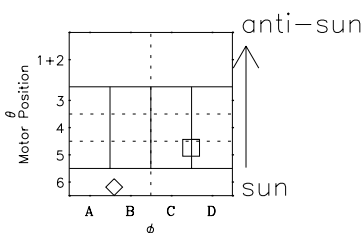

# Galileo EPD Real-Time Six-Sector 00362

Software Version: RTLINE\_R6 V 1.20  
Data Production: 18-05-01  
Plot Production: Mon Sep 17 20:38:35 2001

◇ = Jupiter look direction  
□ = Corotation look direction