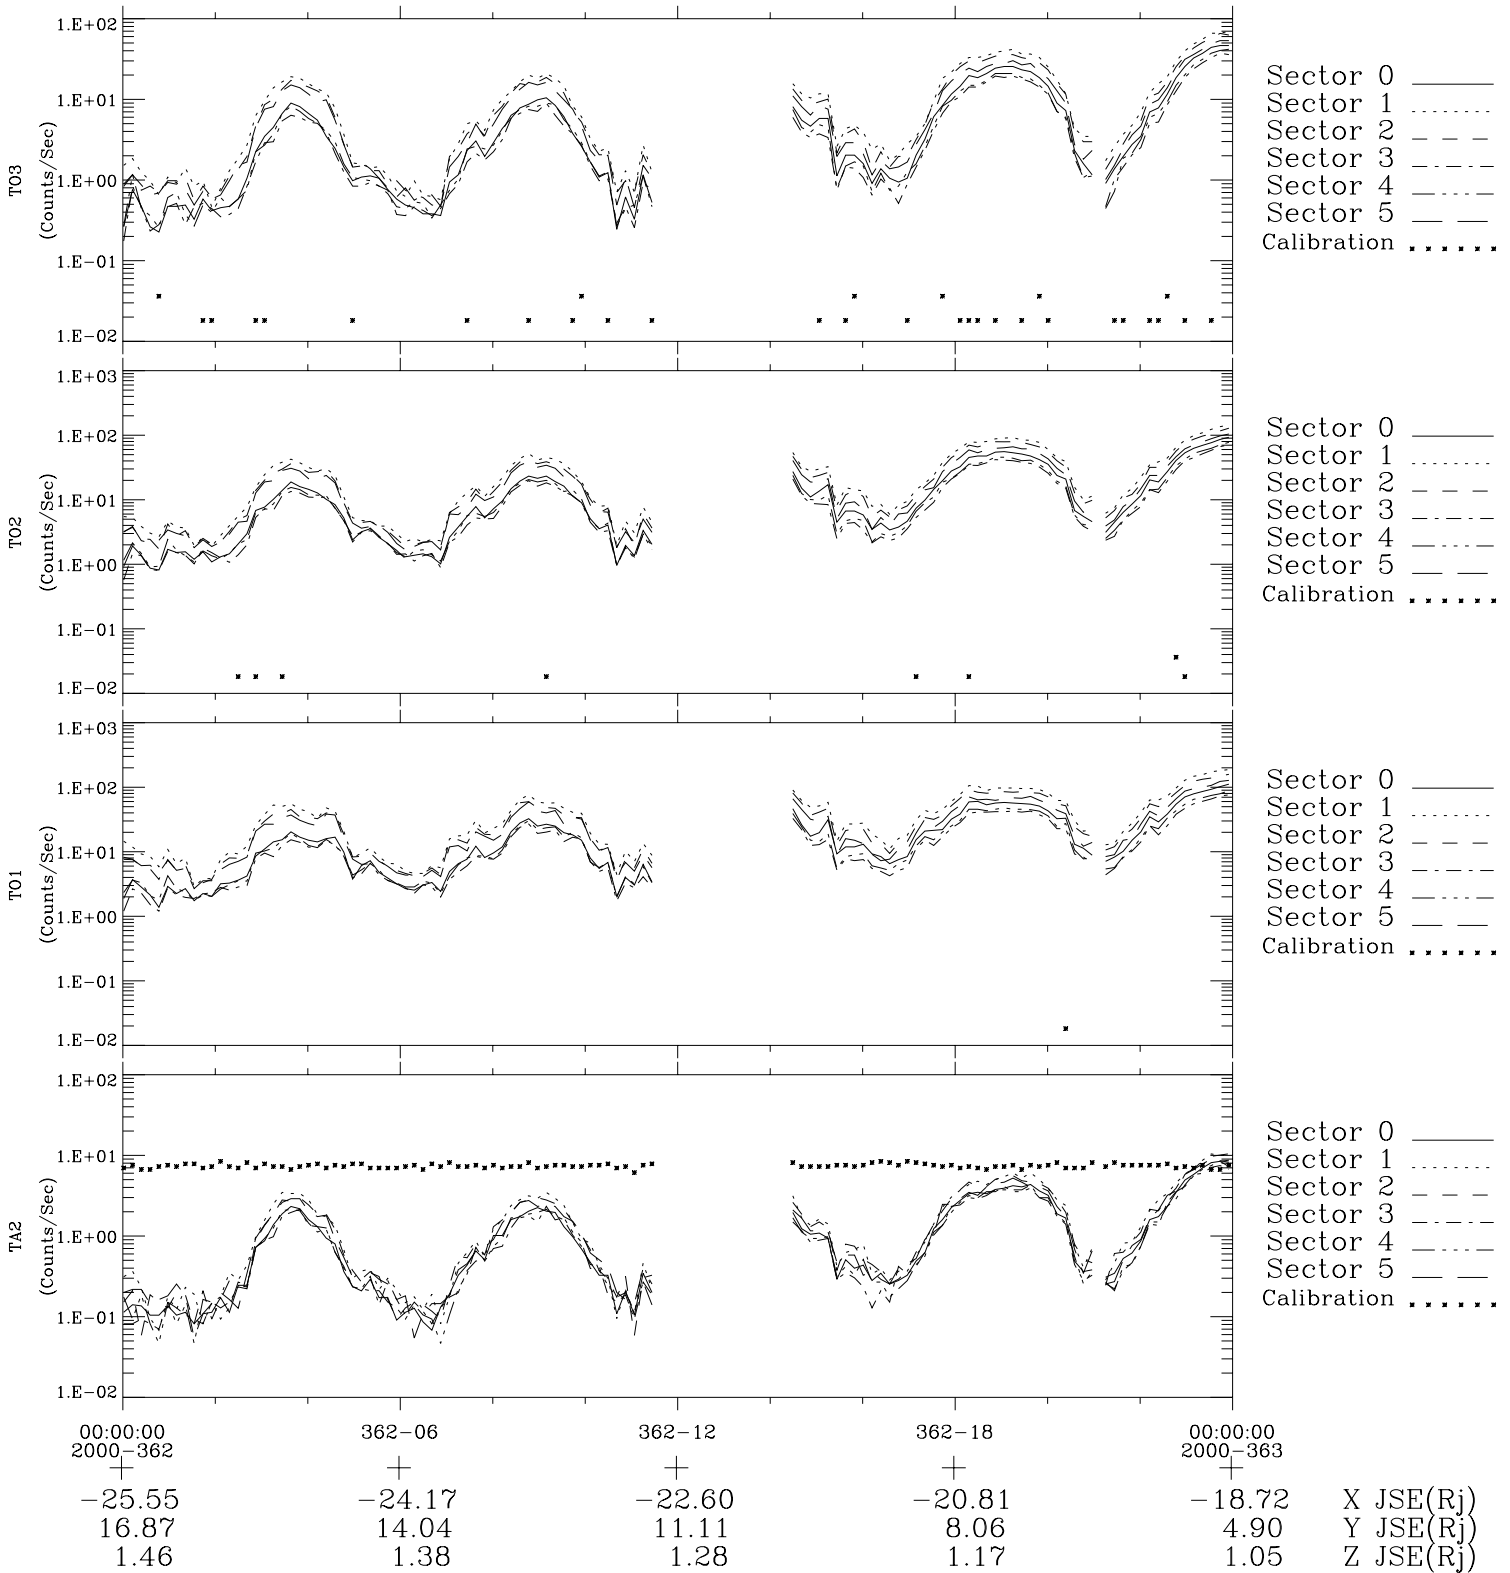

# Galileo EPD Real-Time Six-Sector 00362

Software Version: RTLINE\_R6 V 1.20  
Data Production: 18-05-01  
Plot Production: Mon Sep 17 20:38:35 2001

◇ = Jupiter look direction  
□ = Corotation look direction