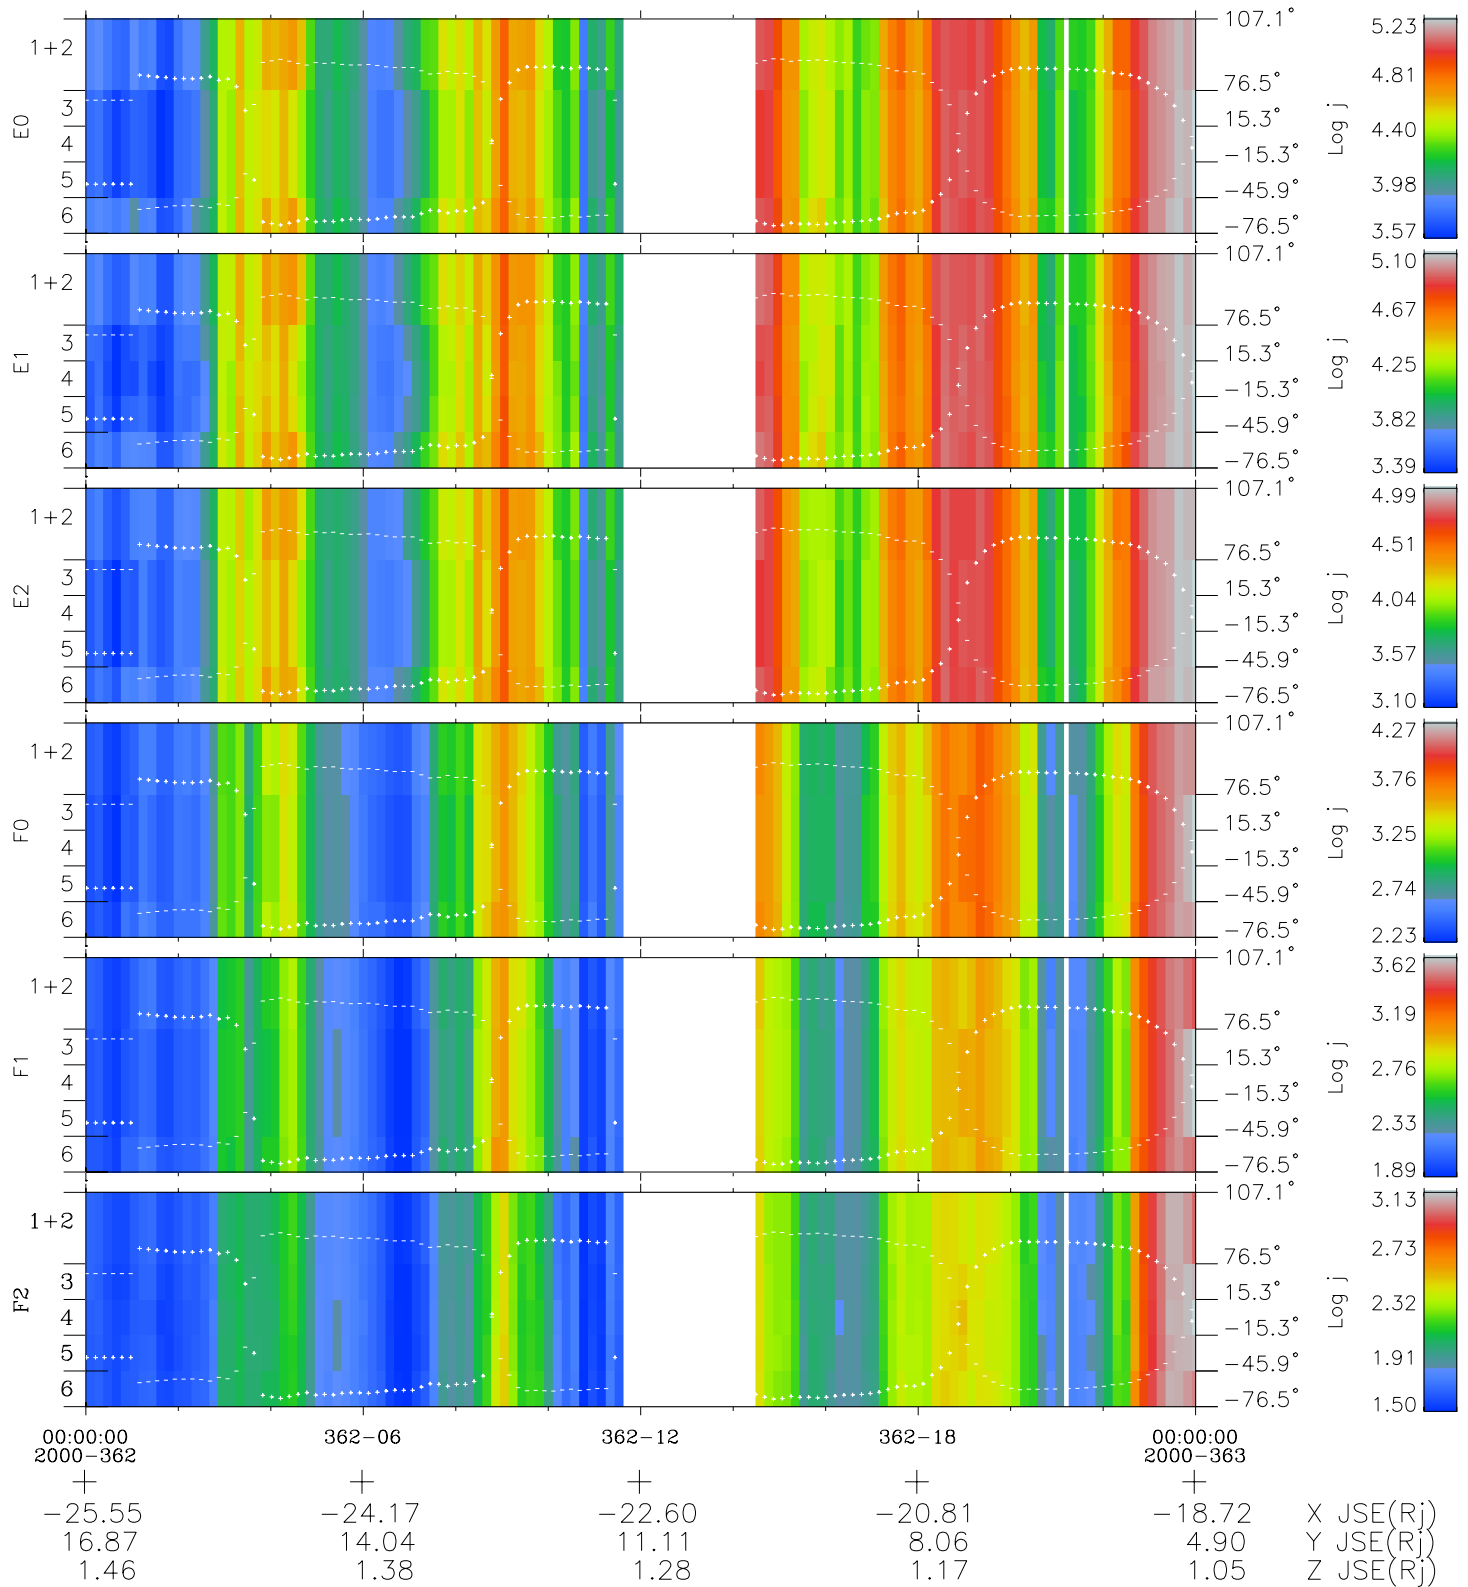

# Galileo EPD Real Elevation Anisotropies 00362

Software Version: RTELEV\_FLUX V 1.20  
Data Production: 18-05-01  
Plot Production: Mon Sep 17 20:37:43 2001  
Color File: wondr3  
Geofactor File: 1.1

- ◇ = Jupiter look direction
- = Corotation look direction