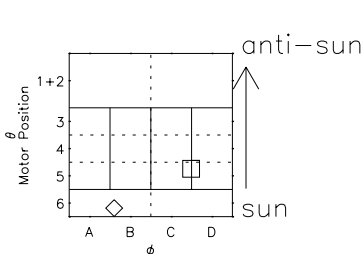

# Galileo EPD Real Elevation Anisotropies 00362

Software Version: RTELEV\_FLUX V 1.20  
Data Production: 18-05-01  
Plot Production: Mon Sep 17 20:37:43 2001  
Color File: wondr3  
Geofactor File: 1.1

- ◇ = Jupiter look direction
- = Corotation look direction