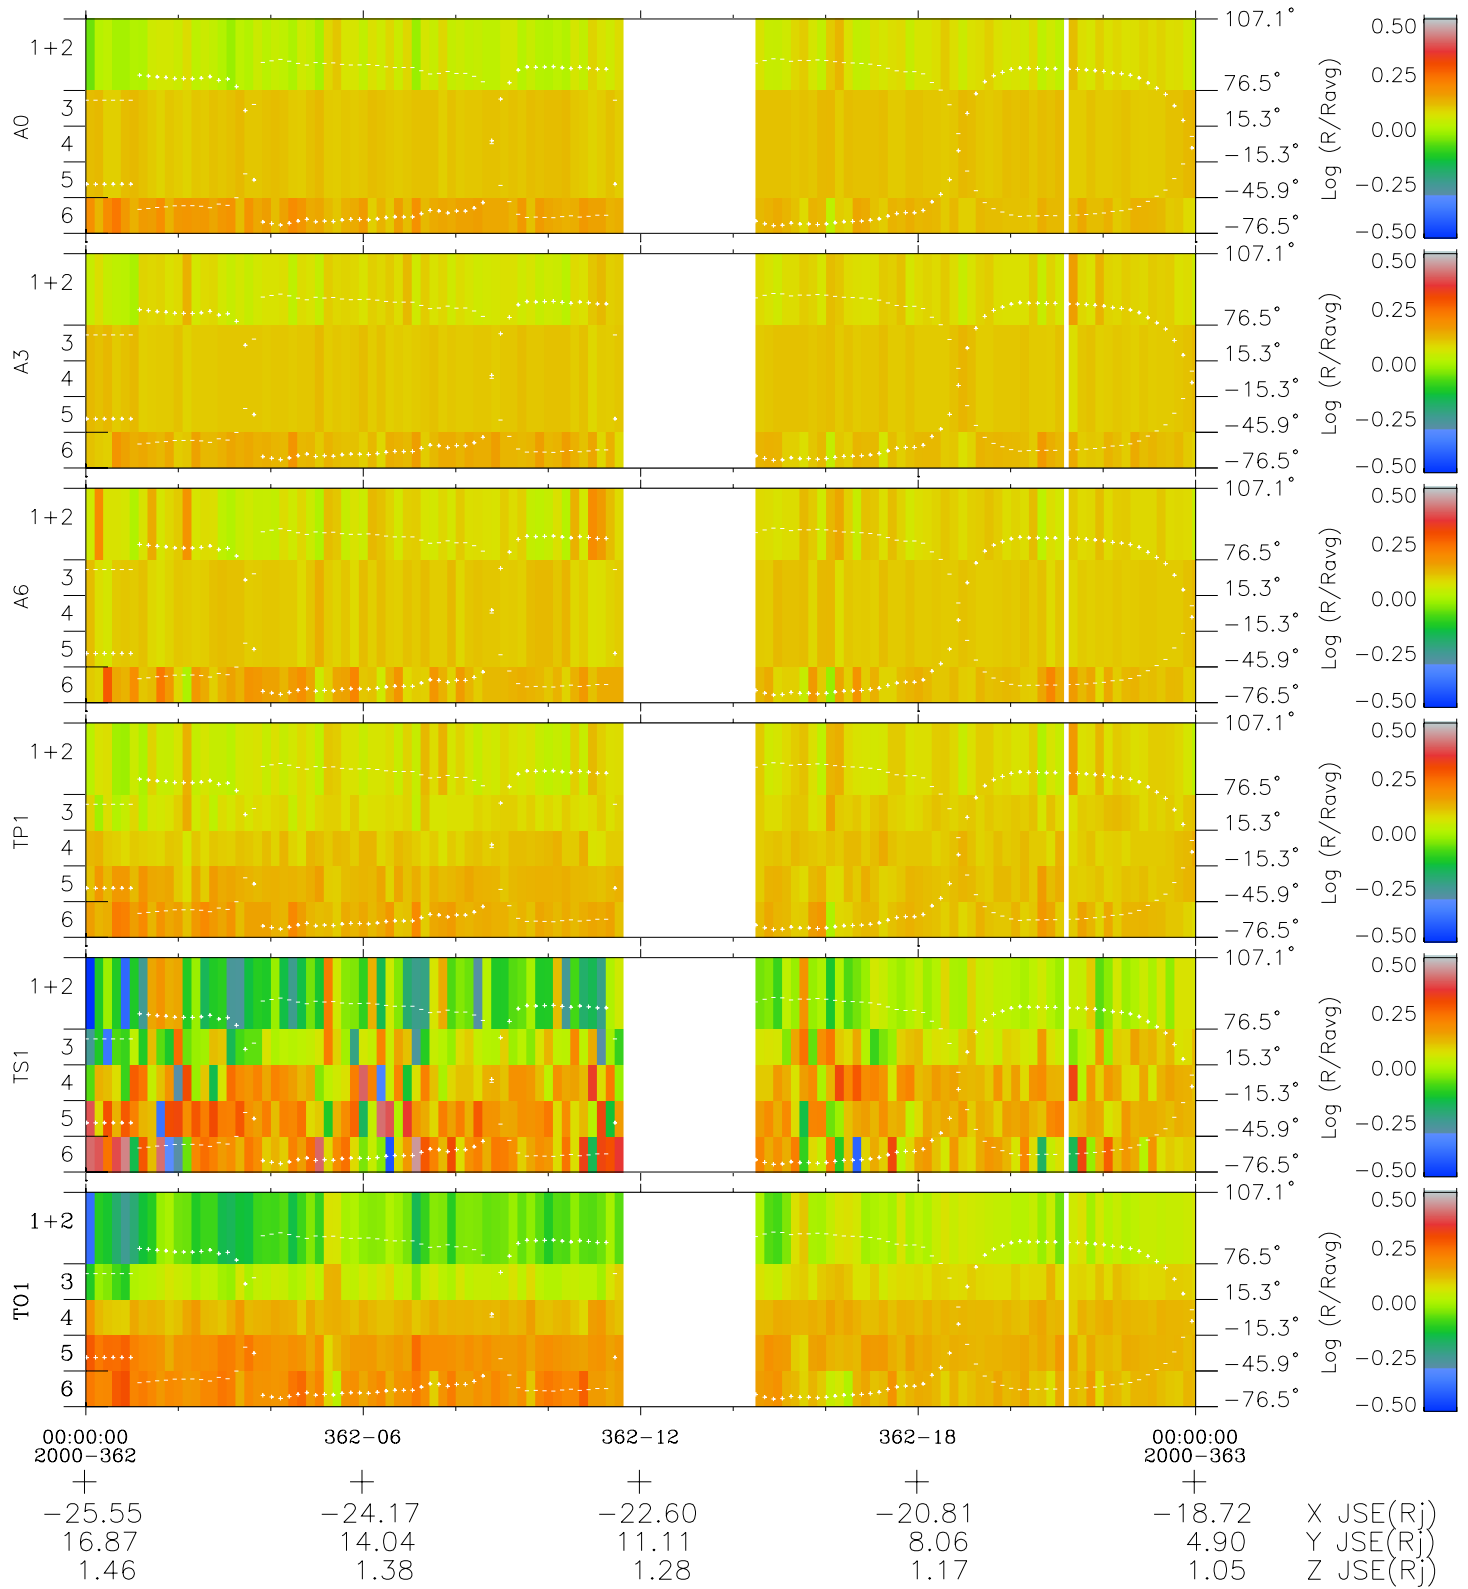

# Galileo EPD Real Elevation Anisotropies 00362

Software Version: RTELEV\_MEAN V 1.20  
 Data Production: 18-05-01  
 Plot Production: Mon Sep 17 20:37:27 2001  
 Color File: wondr3  
 Geofactor File: 1.1

- ◇ = Jupiter look direction
- = Corotation look direction