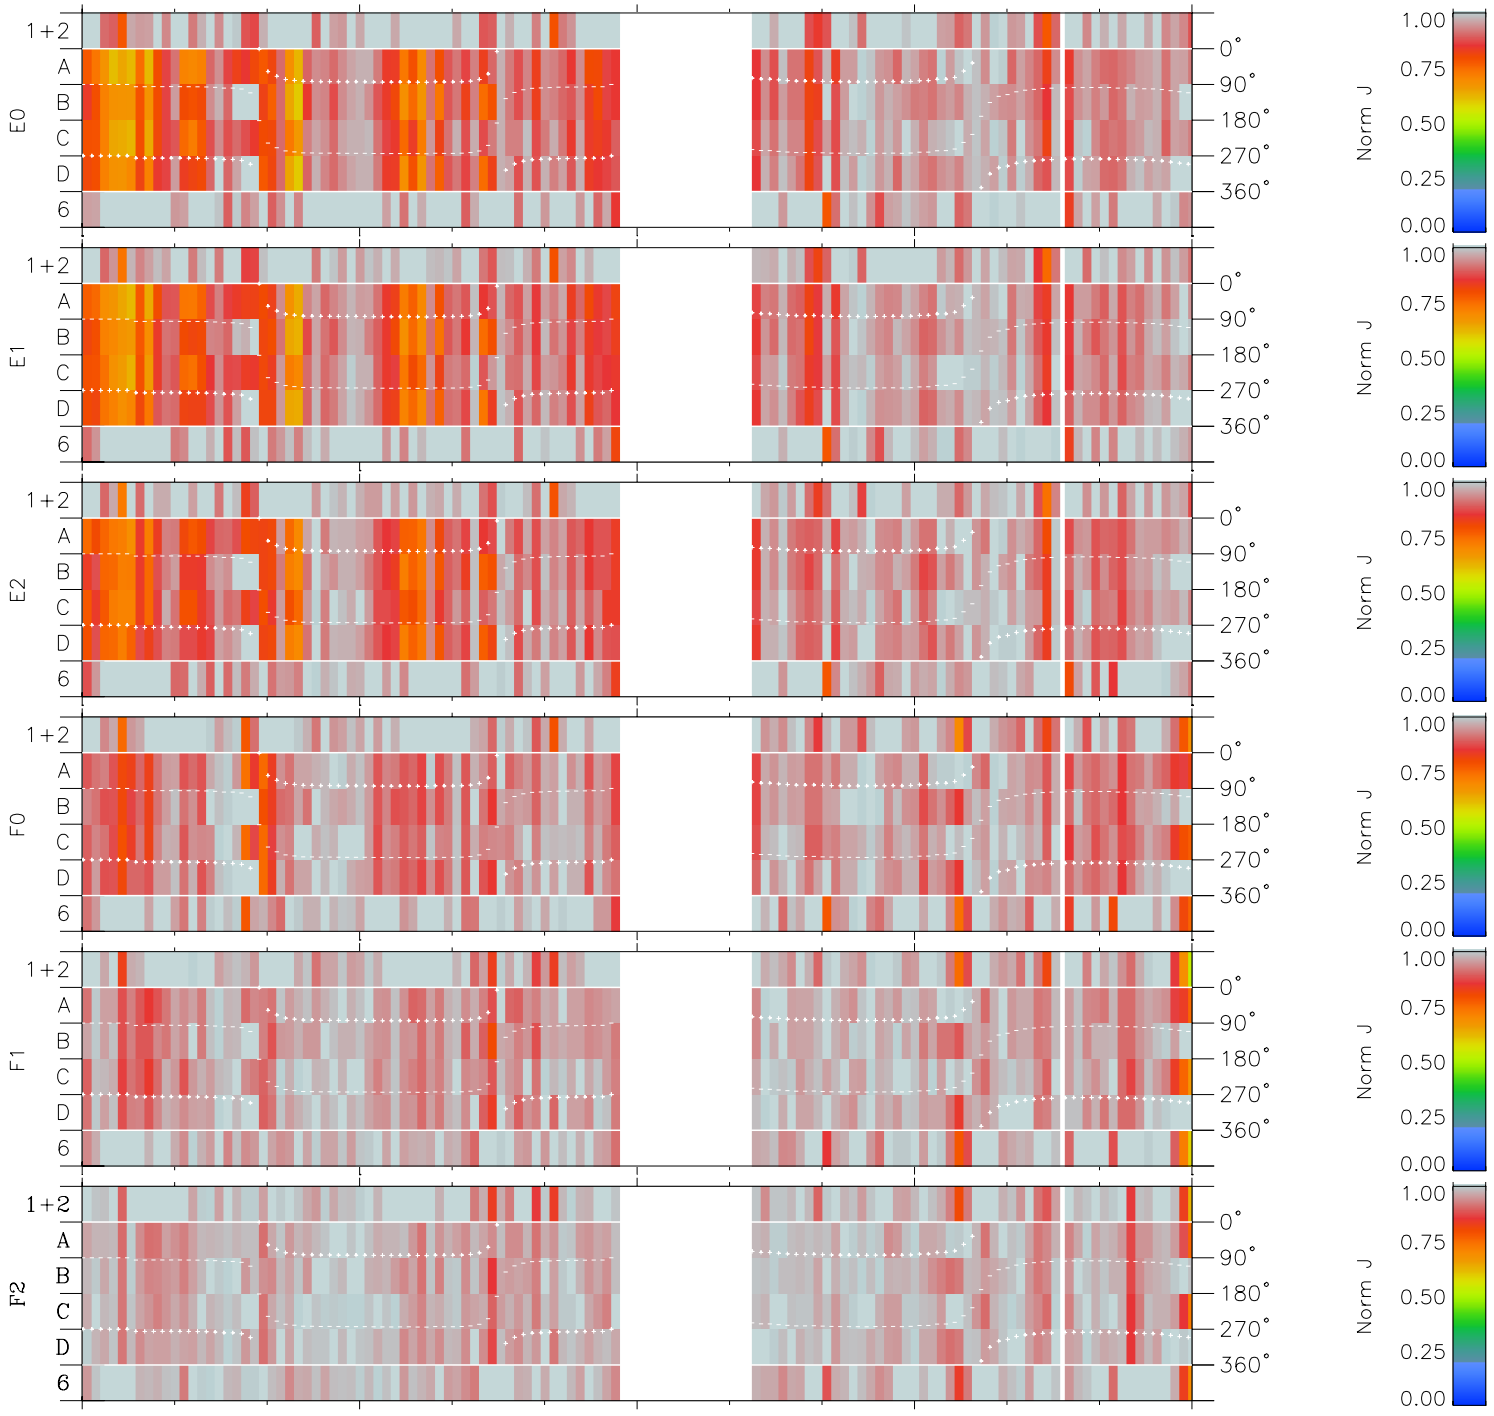

Galileo EPD Real Time Azimuth Anisotropies 00362

Software Version: RTAZIM_NORM V 1.20
 Data Production: 18-05-01
 Plot Production: Mon Sep 17 20:38:23 2001
 Color File: wondr3
 Geofactor File: 1.1

00:00:00 2000-362	362-06	362-12	362-18	00:00:00 2000-363	
+	+	+	+	+	X JSE(R _j)
-25.55	-24.17	-22.60	-20.81	-18.72	Y JSE(R _j)
16.87	14.04	11.11	8.06	4.90	Z JSE(R _j)
1.46	1.38	1.28	1.17	1.05	

- ◇ = Jupiter look direction
- = Corotation look direction