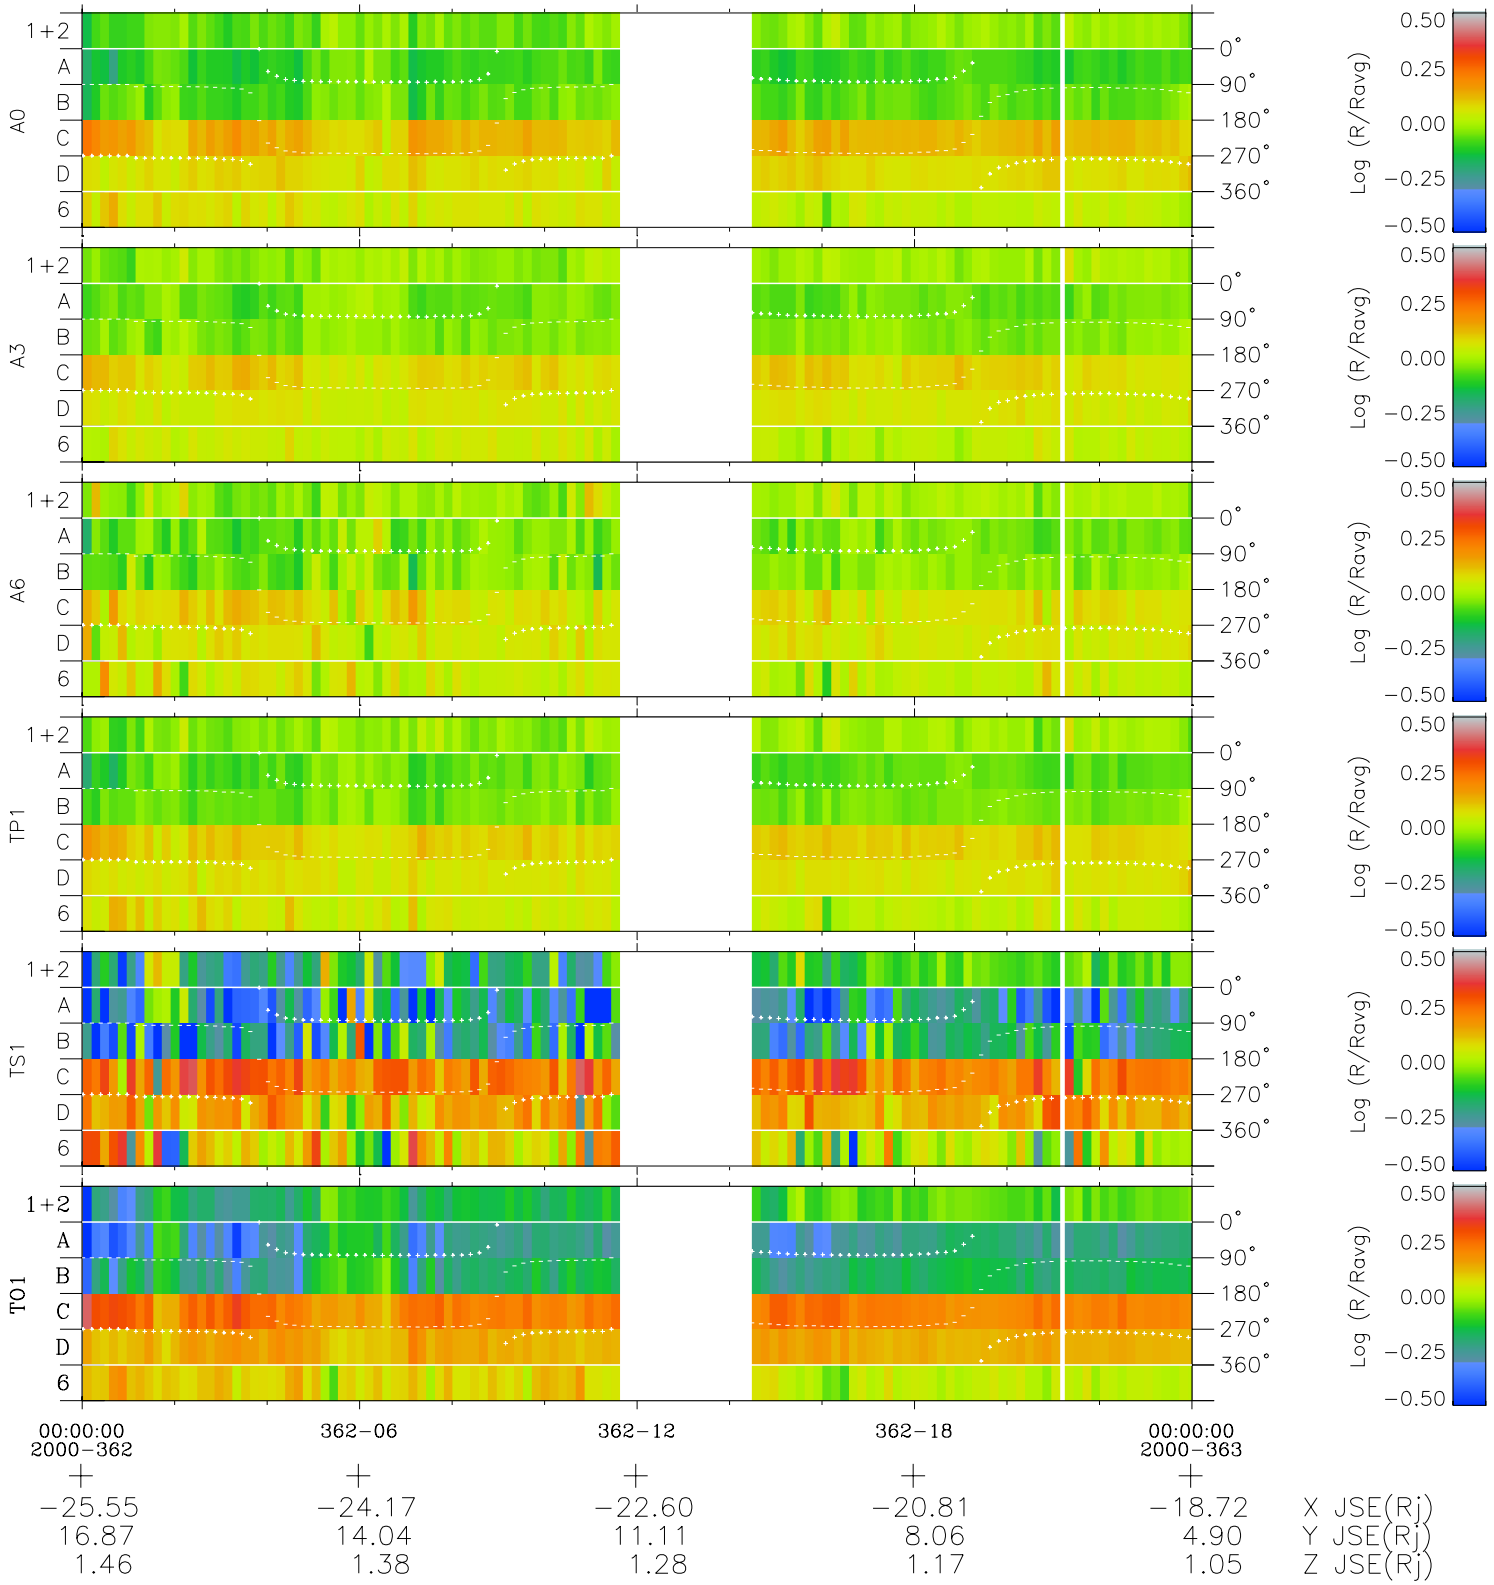

Galileo EPD Real Time Azimuth Anisotropies 00362

Software Version: RTAZIM_MEAN V 1.20
 Data Production: 18-05-01
 Plot Production: Mon Sep 17 20:37:59 2001
 Color File: wondr3
 Geofactor File: 1.1

- ◇ = Jupiter look direction
- = Corotation look direction