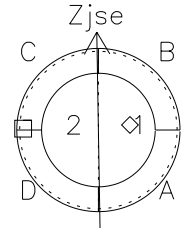

Galileo EPD Real Time Azimuth Anisotropies 00362

Software Version: RTAZIM_MEAN V 1.20
 Data Production: 18-05-01
 Plot Production: Mon Sep 17 20:37:59 2001
 Color File: wondr3
 Geofactor File: 1.1

- ◇ = Jupiter look direction
- = Corotation look direction