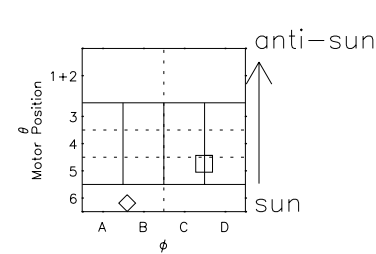

Galileo EPD Real Time Azimuth Anisotropies 00362

Software Version: RTAZIM_MEAN V 1.20
 Data Production: 18-05-01
 Plot Production: Mon Sep 17 20:37:59 2001
 Color File: wondr3
 Geofactor File: 1.1

- ◇ = Jupiter look direction
- = Corotation look direction