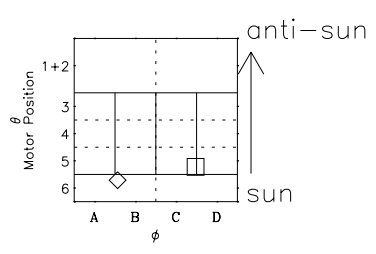

Galileo EPD Real Time Omni Spectrum 00360

Software Version: RTSPEC_OMNI V 1.20
 Data Production: 18-05-01
 Plot Production: Mon Sep 17 20:20:13 2001
 Color File: wondr3
 Geofactor File: 1.1

◇ = Jupiter look direction
 □ = Corotation look direction