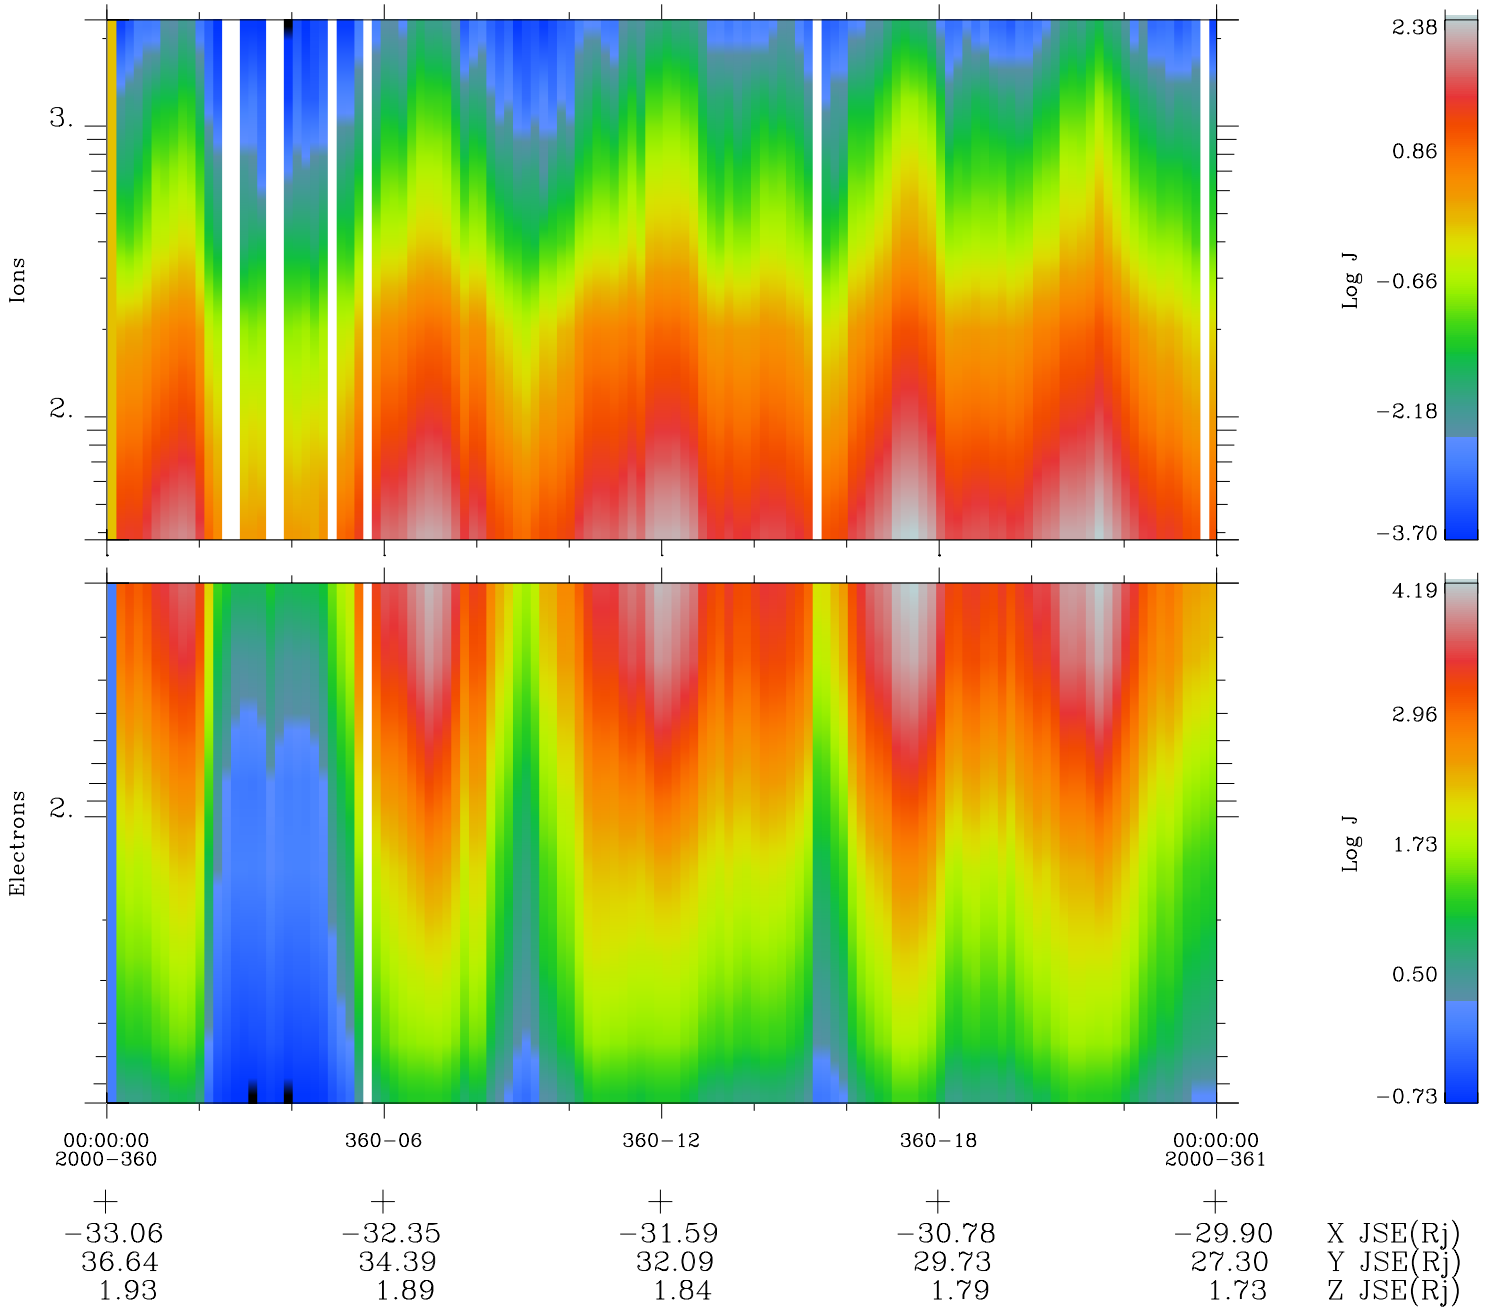

Galileo EPD Real Time Omni Spectrum 00360

Software Version: RTSPEC_OMNI V 1.20
 Data Production: 18-05-01
 Plot Production: Mon Sep 17 20:20:13 2001
 Color File: wondr3
 Geofactor File: 1.1

◇ = Jupiter look direction
 □ = Corotation look direction