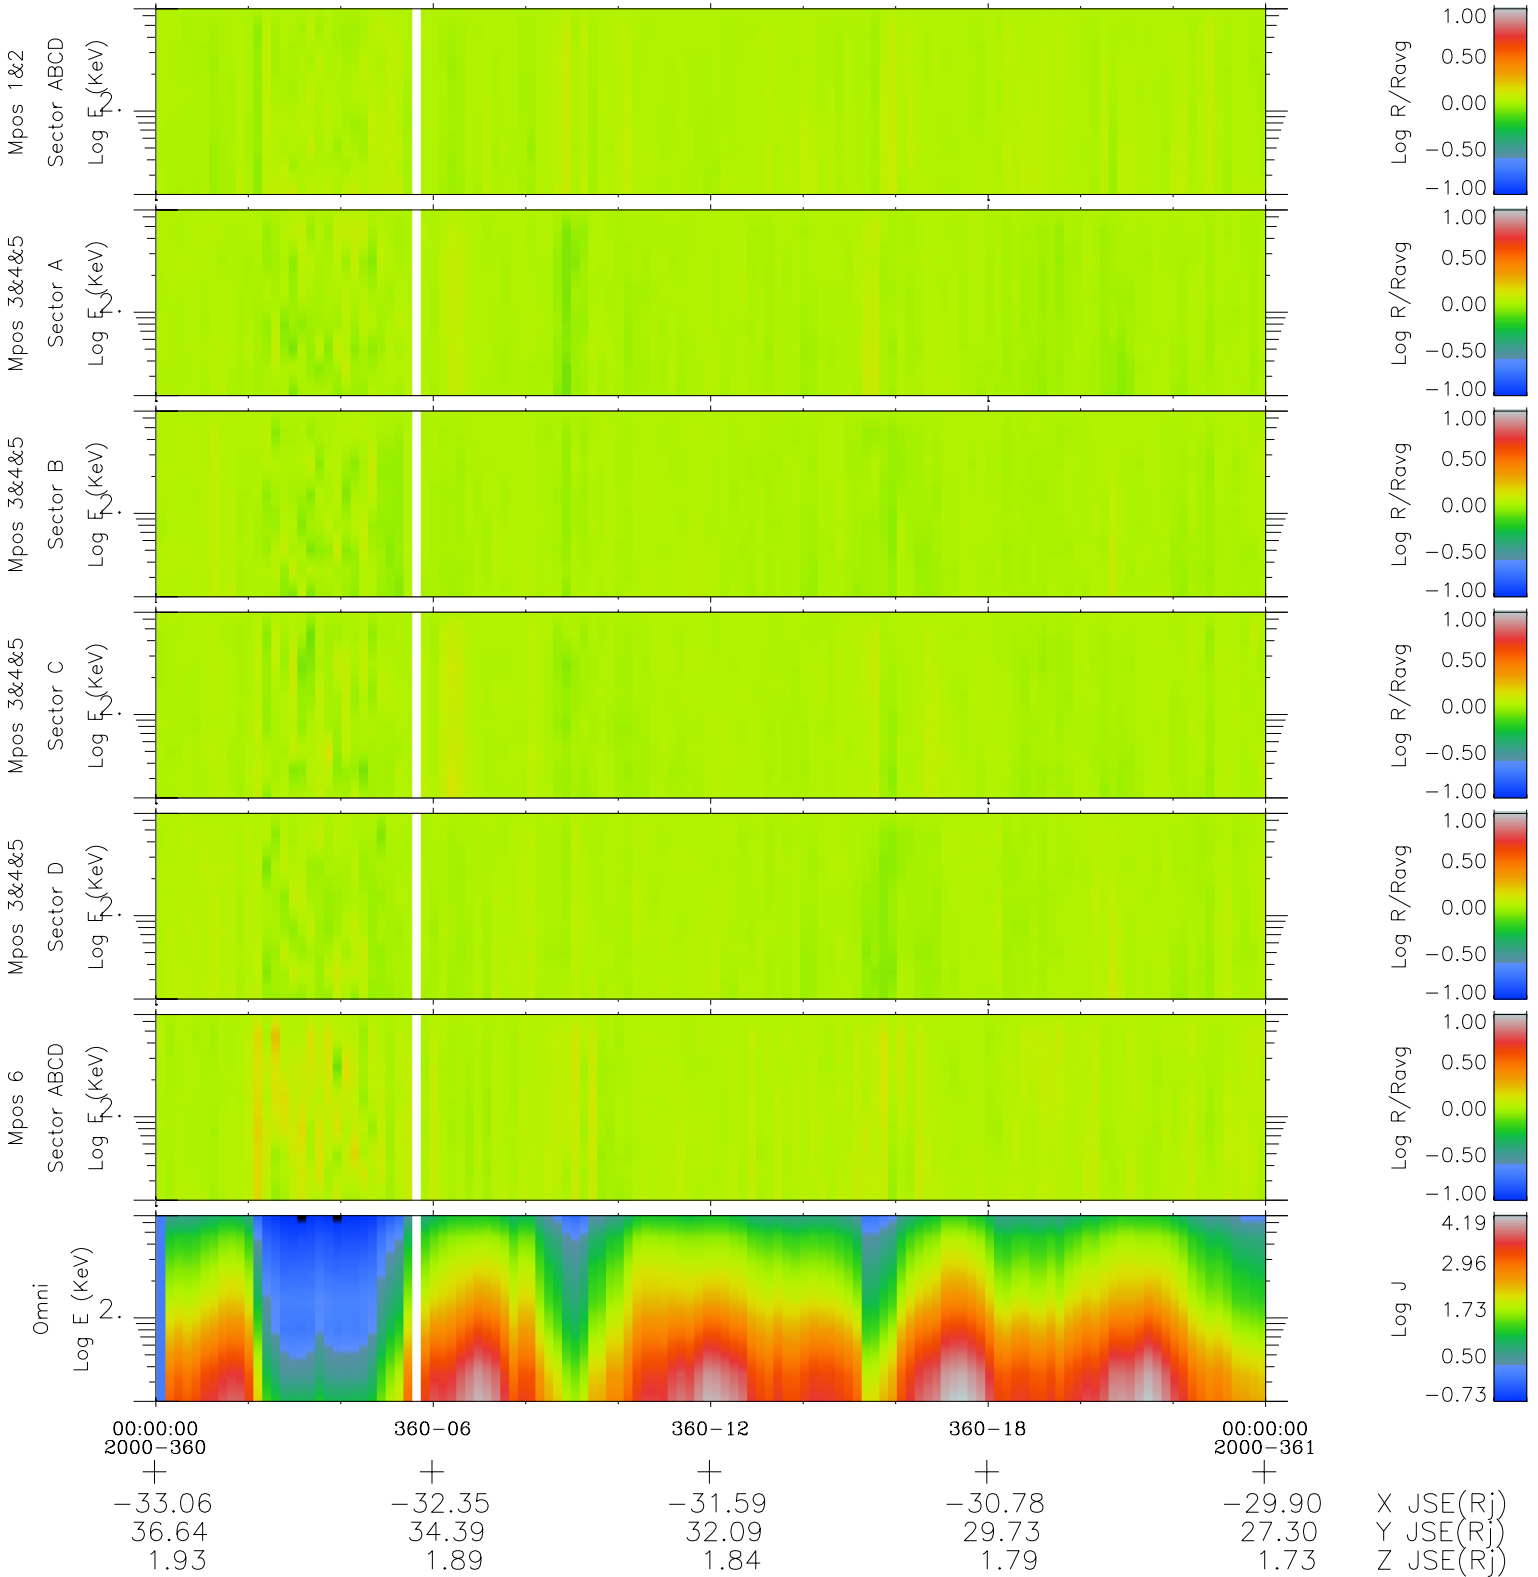

Galileo EPD Real Time R6 Electrons Spectra 00360

Software Version: RTSPEC_R6 V 1.20
 Data Production: 18-05-01
 Plot Production: Mon Sep 17 20:20:07 2001
 Color File: wondr3
 Geofactor File: 1.1

- ◇ = Jupiter look direction
- = Corotation look direction