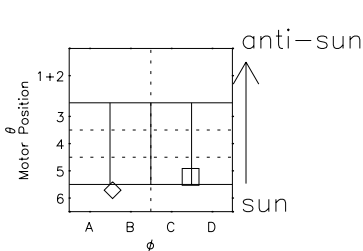

Galileo EPD Real Time R6 Electrons Spectra 00360

Software Version: RTSPEC_R6 V 1.20
 Data Production: 18-05-01
 Plot Production: Mon Sep 17 20:20:07 2001
 Color File: wondr3
 Geofactor File: 1.1

- ◇ = Jupiter look direction
- = Corotation look direction