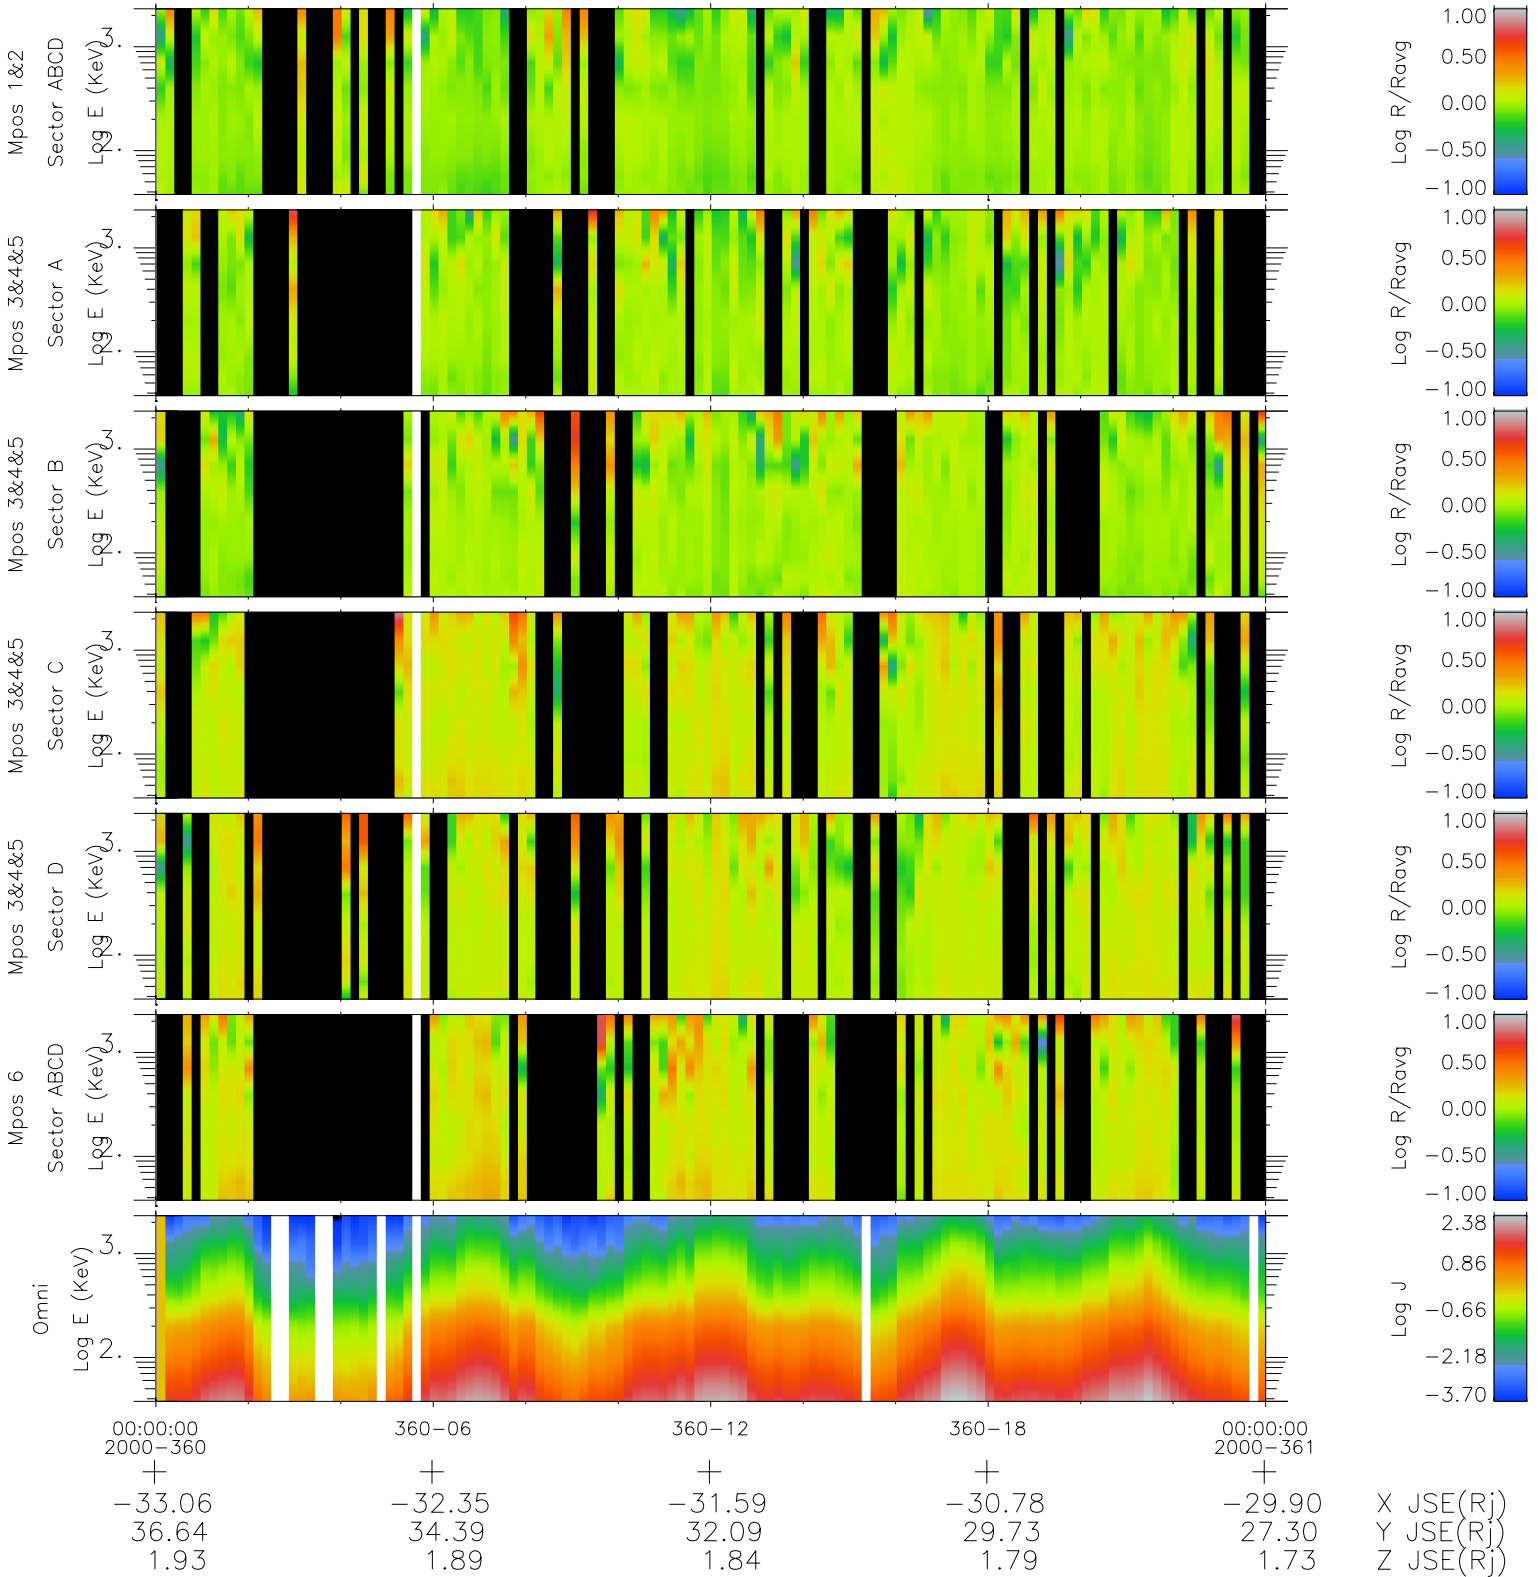

Galileo EPD Real Time R6 Ions Spectra 00360

Software Version: RTSPEC_R6 V 1.20
 Data Production: 18-05-01
 Plot Production: Mon Sep 17 20:20:01 2001
 Color File: wondr3
 Geofactor File: 1.1

- ◇ = Jupiter look direction
- = Corotation look direction