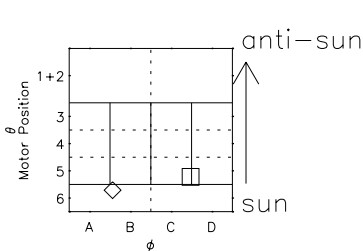

Galileo EPD Real Time R6 Ions Spectra 00360

Software Version: RTSPEC_R6 V 1.20
 Data Production: 18-05-01
 Plot Production: Mon Sep 17 20:20:01 2001
 Color File: wondr3
 Geofactor File: 1.1

- ◇ = Jupiter look direction
- = Corotation look direction