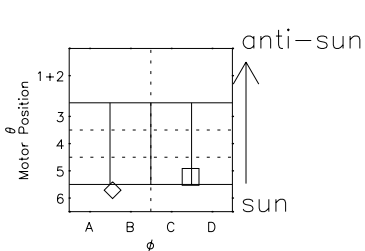

Galileo EPD Real Time All-Sky Anisotropies 00360

Software Version: RTSKY_MEAN V 1.20
 Data Production: 18-05-01
 Plot Production: Mon Sep 17 20:20:28 2001
 Color File: wondr3
 Geofactor File: 1.1

- ◇ = Jupiter look direction
- = Corotation look direction