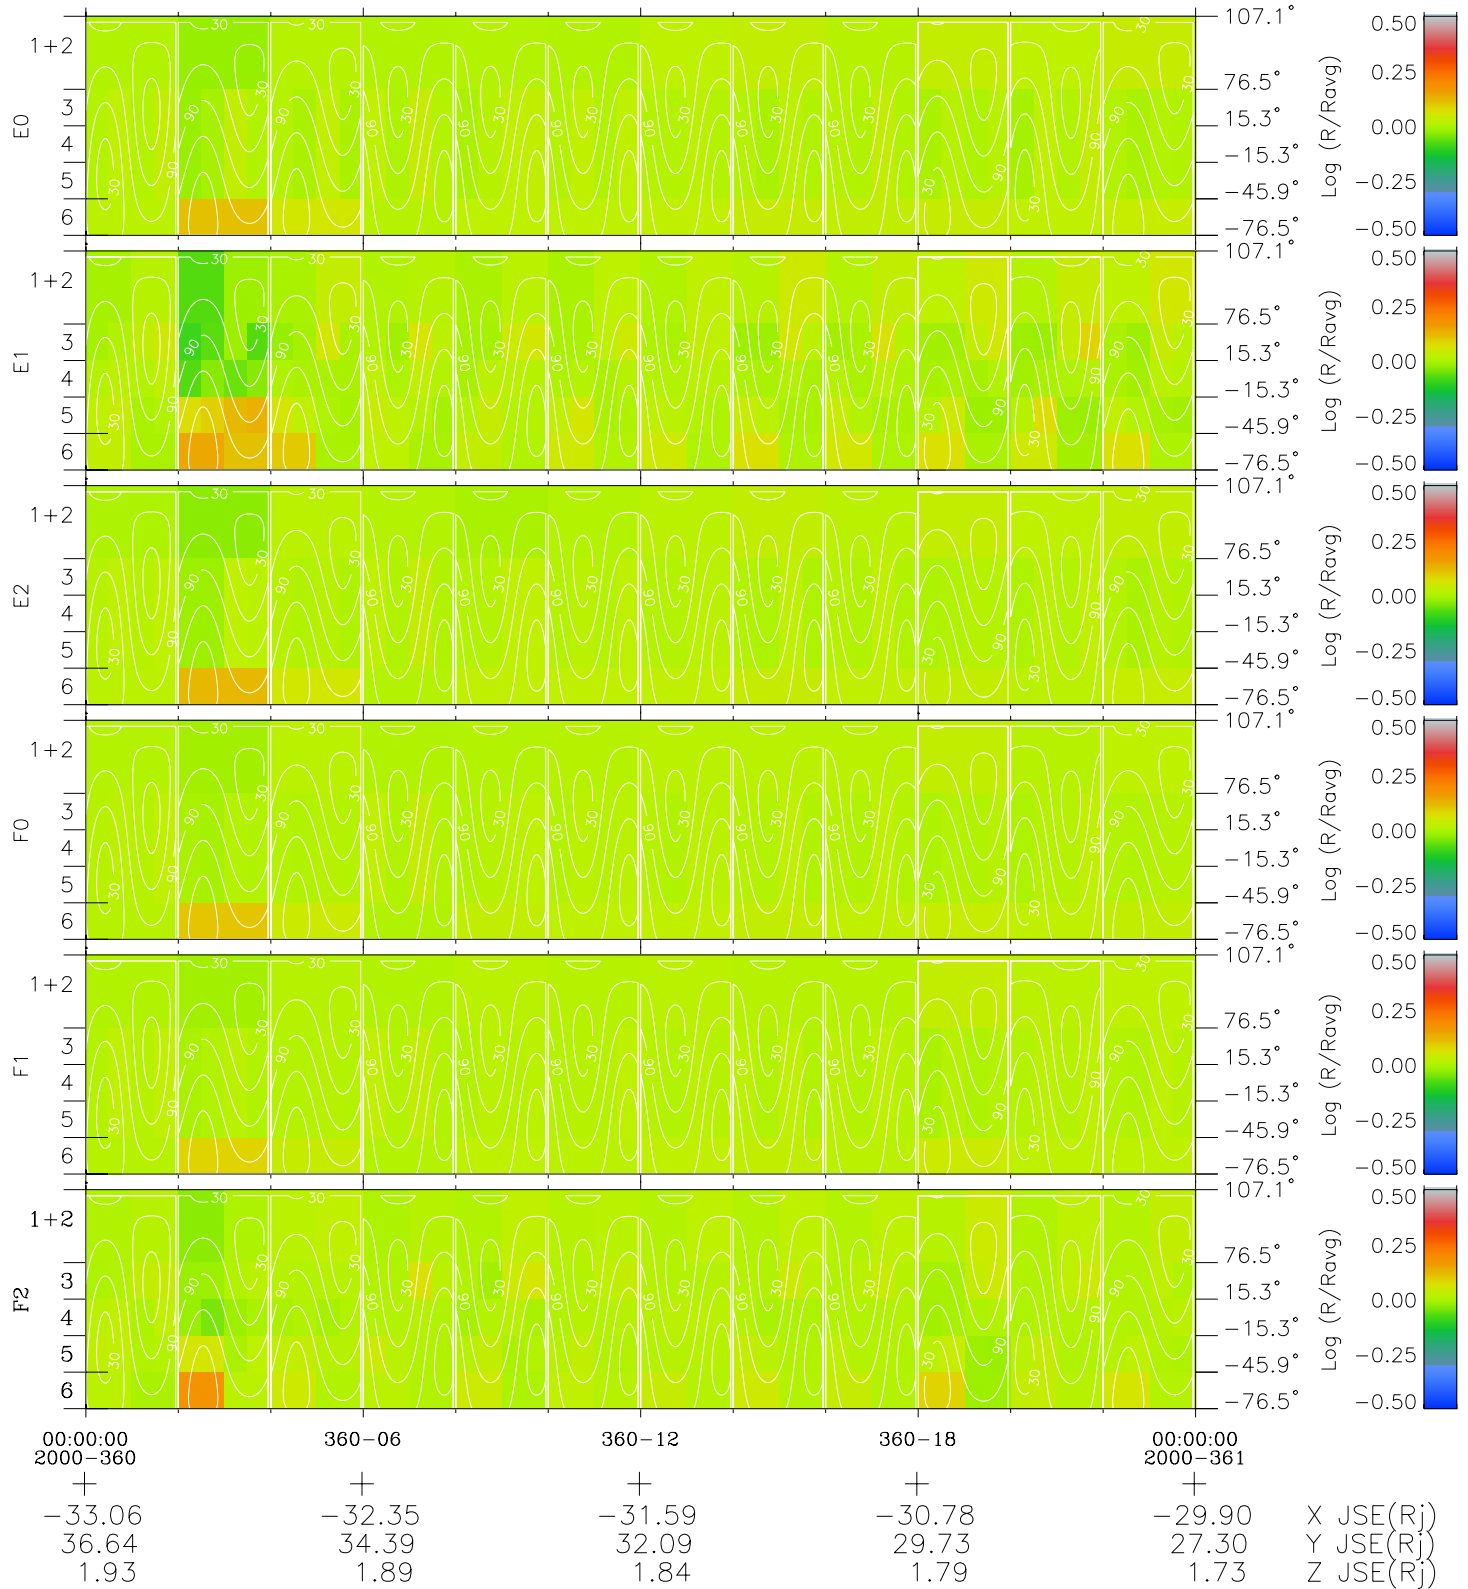

Galileo EPD Real Time All-Sky Anisotropies 00360

Software Version: RTSKY_MEAN V 1.20
 Data Production: 18-05-01
 Plot Production: Mon Sep 17 20:20:28 2001
 Color File: wondr3
 Geofactor File: 1.1

- ◇ = Jupiter look direction
- = Corotation look direction