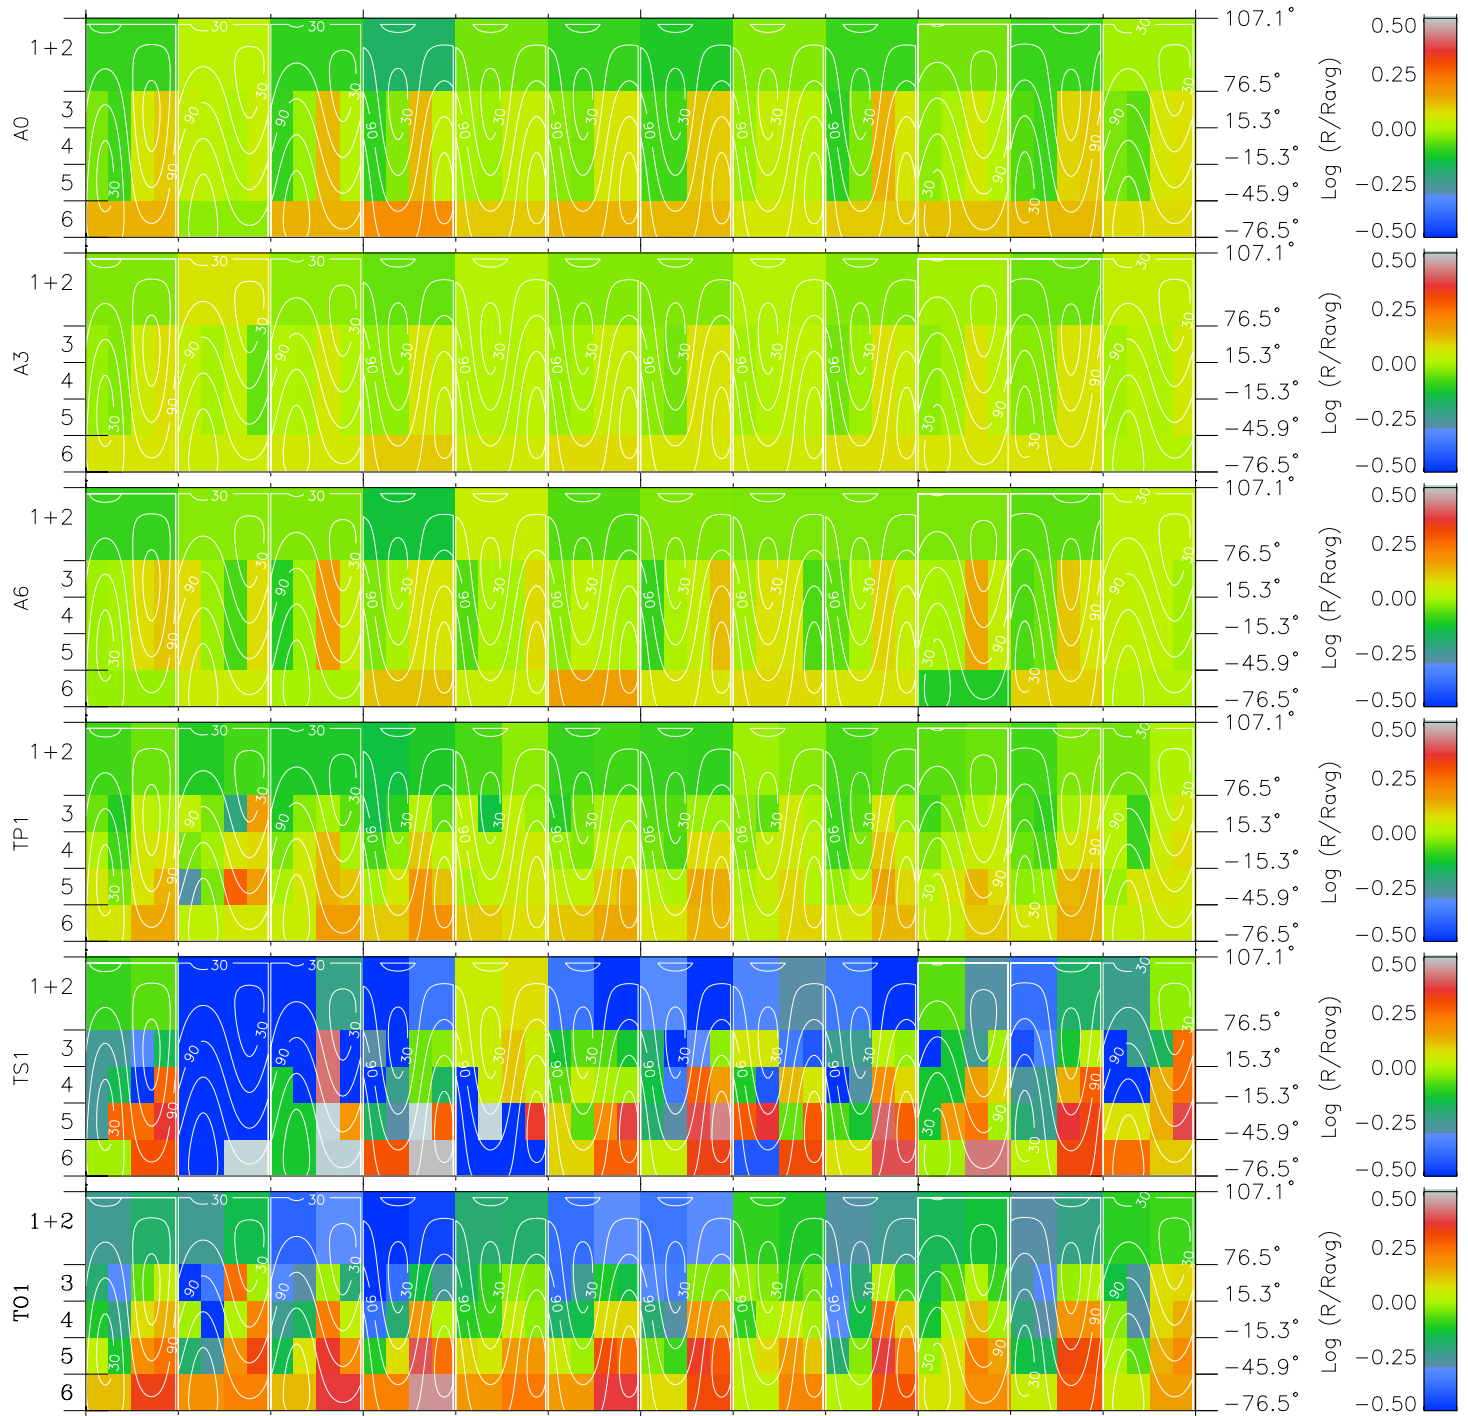

# Galileo EPD Real Time All-Sky Anisotropies 00360

Software Version: RTSKY\_MEAN V 1.20  
 Data Production: 18-05-01  
 Plot Production: Mon Sep 17 20:20:21 2001  
 Color File: wondr3  
 Geofactor File: 1.1

00:00:00 2000-360	360-06	360-12	360-18	00:00:00 2000-361	
+	+	+	+	+	+
-33.06	-32.35	-31.59	-30.78	-29.90	X JSE(R <sub>j</sub> )
36.64	34.39	32.09	29.73	27.30	Y JSE(R <sub>j</sub> )
1.93	1.89	1.84	1.79	1.73	Z JSE(R <sub>j</sub> )

- ◇ = Jupiter look direction
- = Corotation look direction