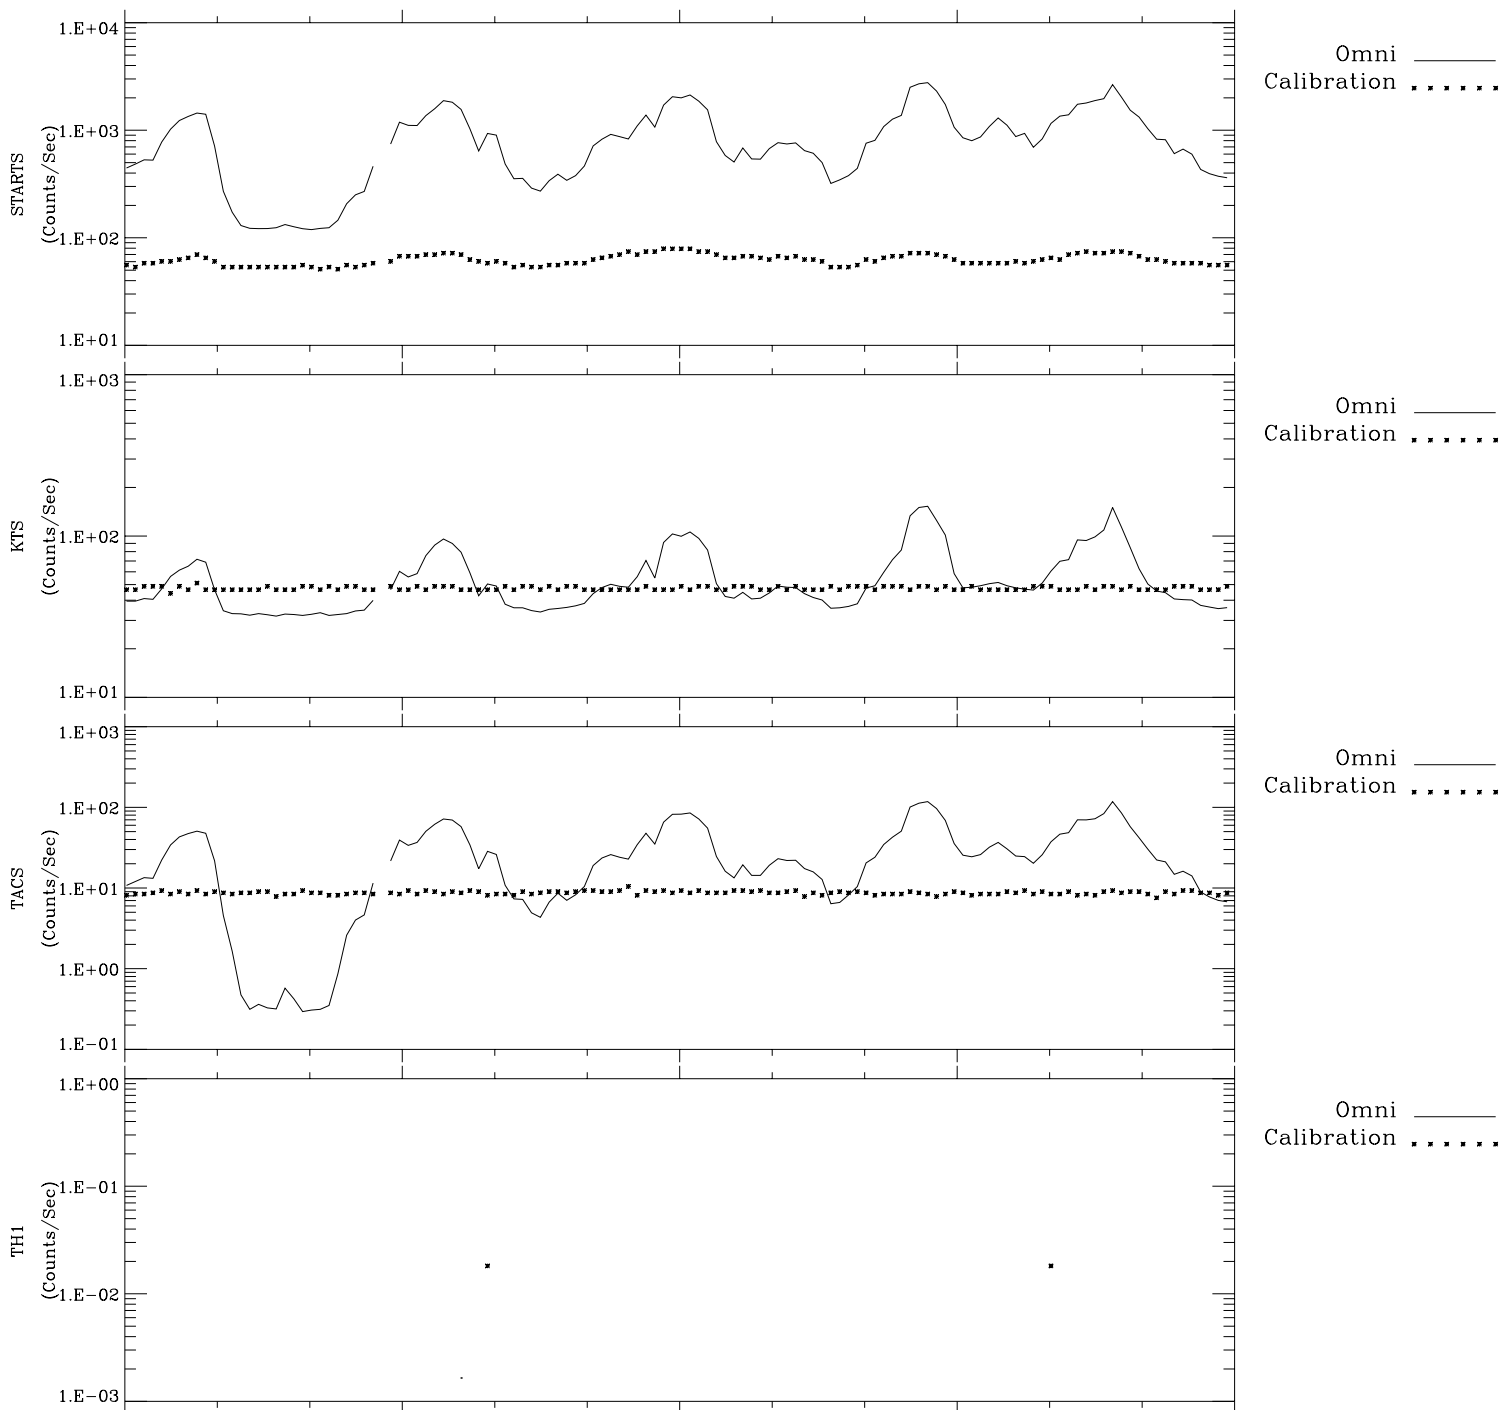

Galileo EPD Real-Time Omni 00360

Software Version: RTLINE_OMNI V 1.20
Data Production: 18-05-01
Plot Production: Mon Sep 17 20:22:10 2001

00:00:00 2000-360	360-06	360-12	360-18	00:00:00 2000-361	
+	+	+	+	+	
-33.06	-32.35	-31.59	-30.78	-29.90	X JSE(R _j)
36.64	34.39	32.09	29.73	27.30	Y JSE(R _j)
1.93	1.89	1.84	1.79	1.73	Z JSE(R _j)

- ◇ = Jupiter look direction
- = Corotation look direction