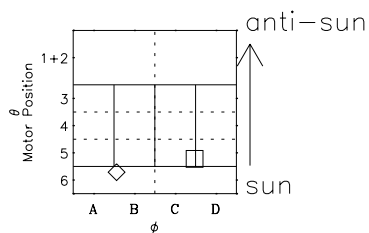

Galileo EPD Real-Time Omni 00360

Software Version: RTLINE_OMNI V 1.20
Data Production: 18-05-01
Plot Production: Mon Sep 17 20:22:10 2001

◇ = Jupiter look direction
□ = Corotation look direction