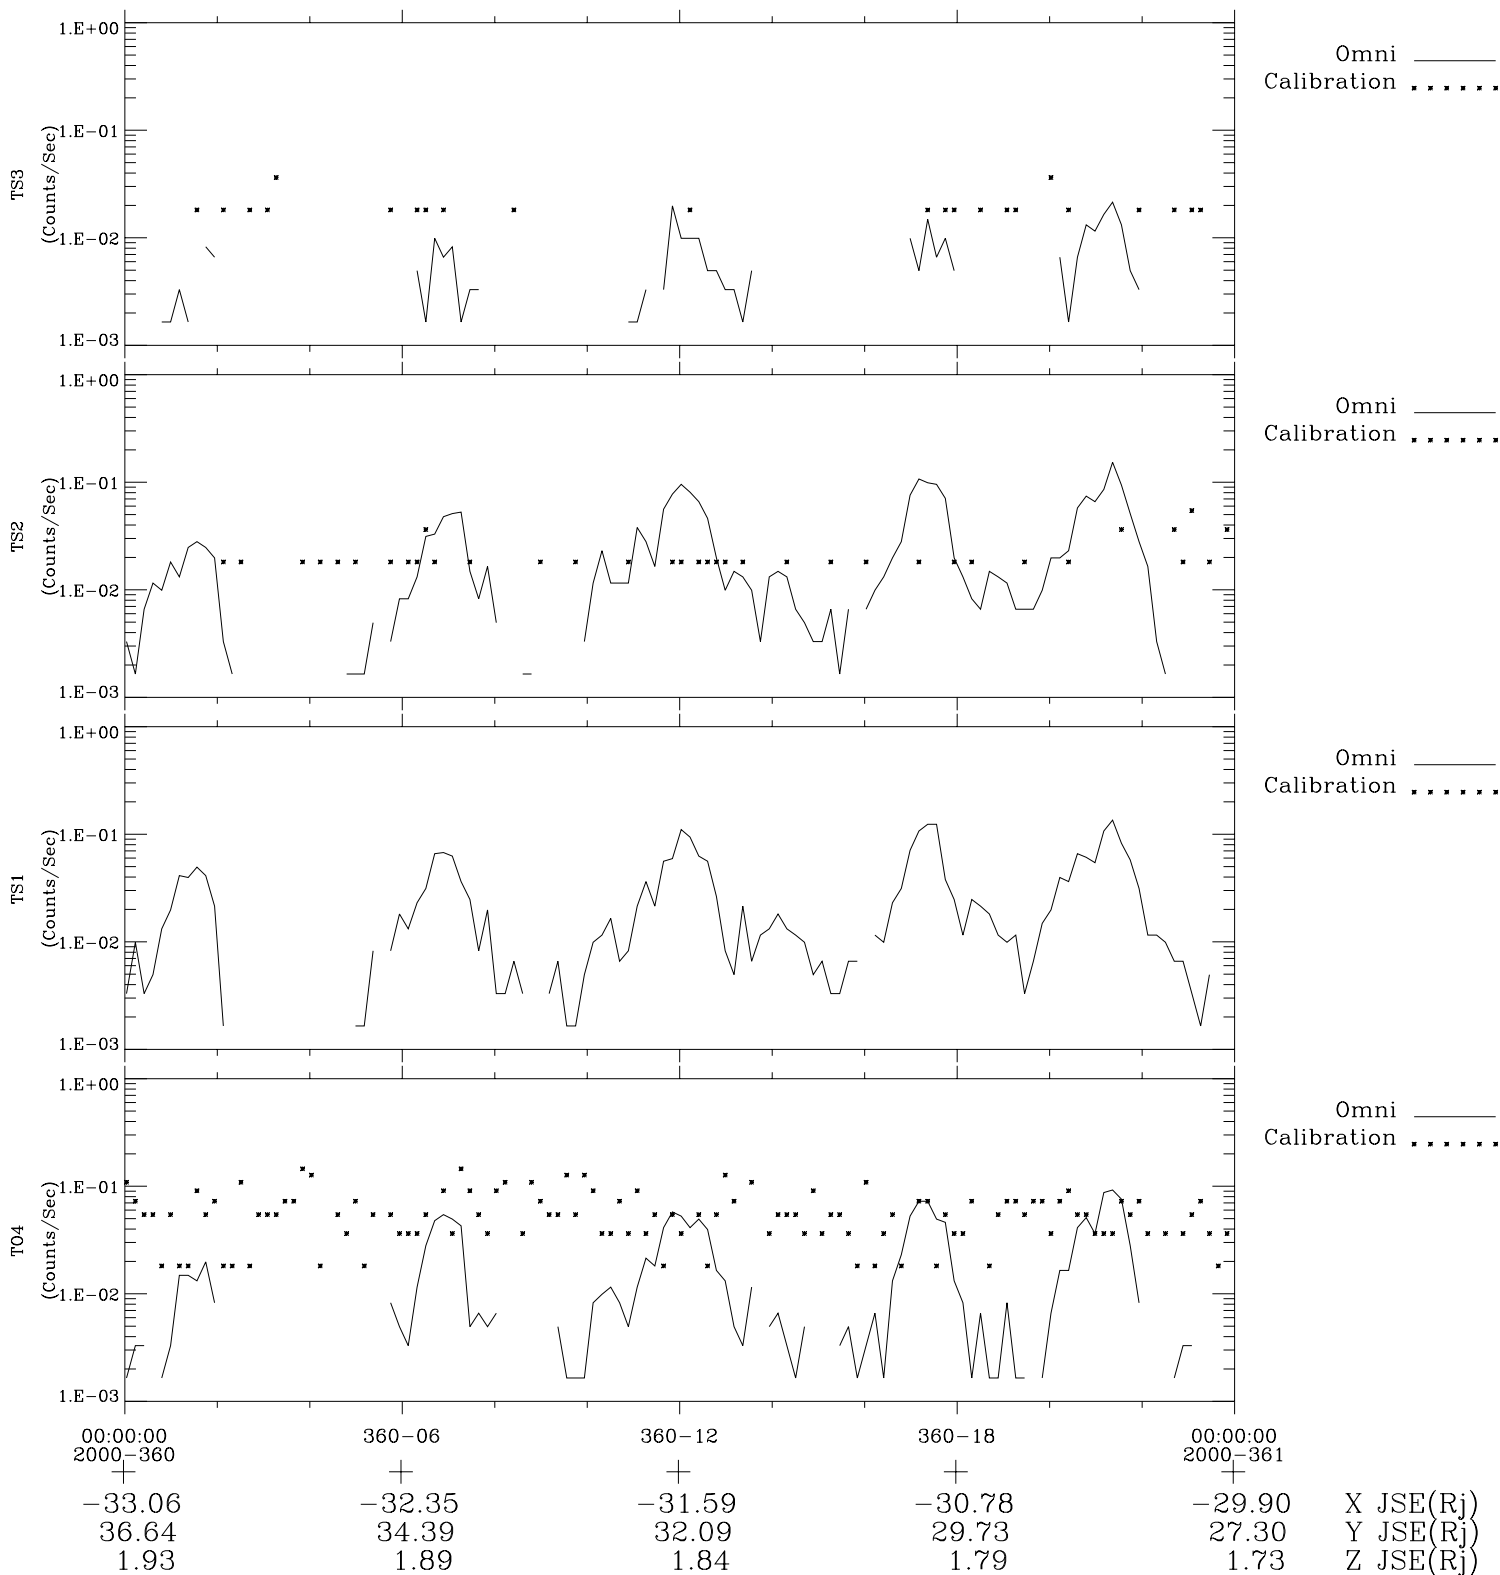

Galileo EPD Real-Time Omni 00360

Software Version: RTLINE_OMNI V 1.20
Data Production: 18-05-01
Plot Production: Mon Sep 17 20:22:10 2001

◇ = Jupiter look direction
□ = Corotation look direction