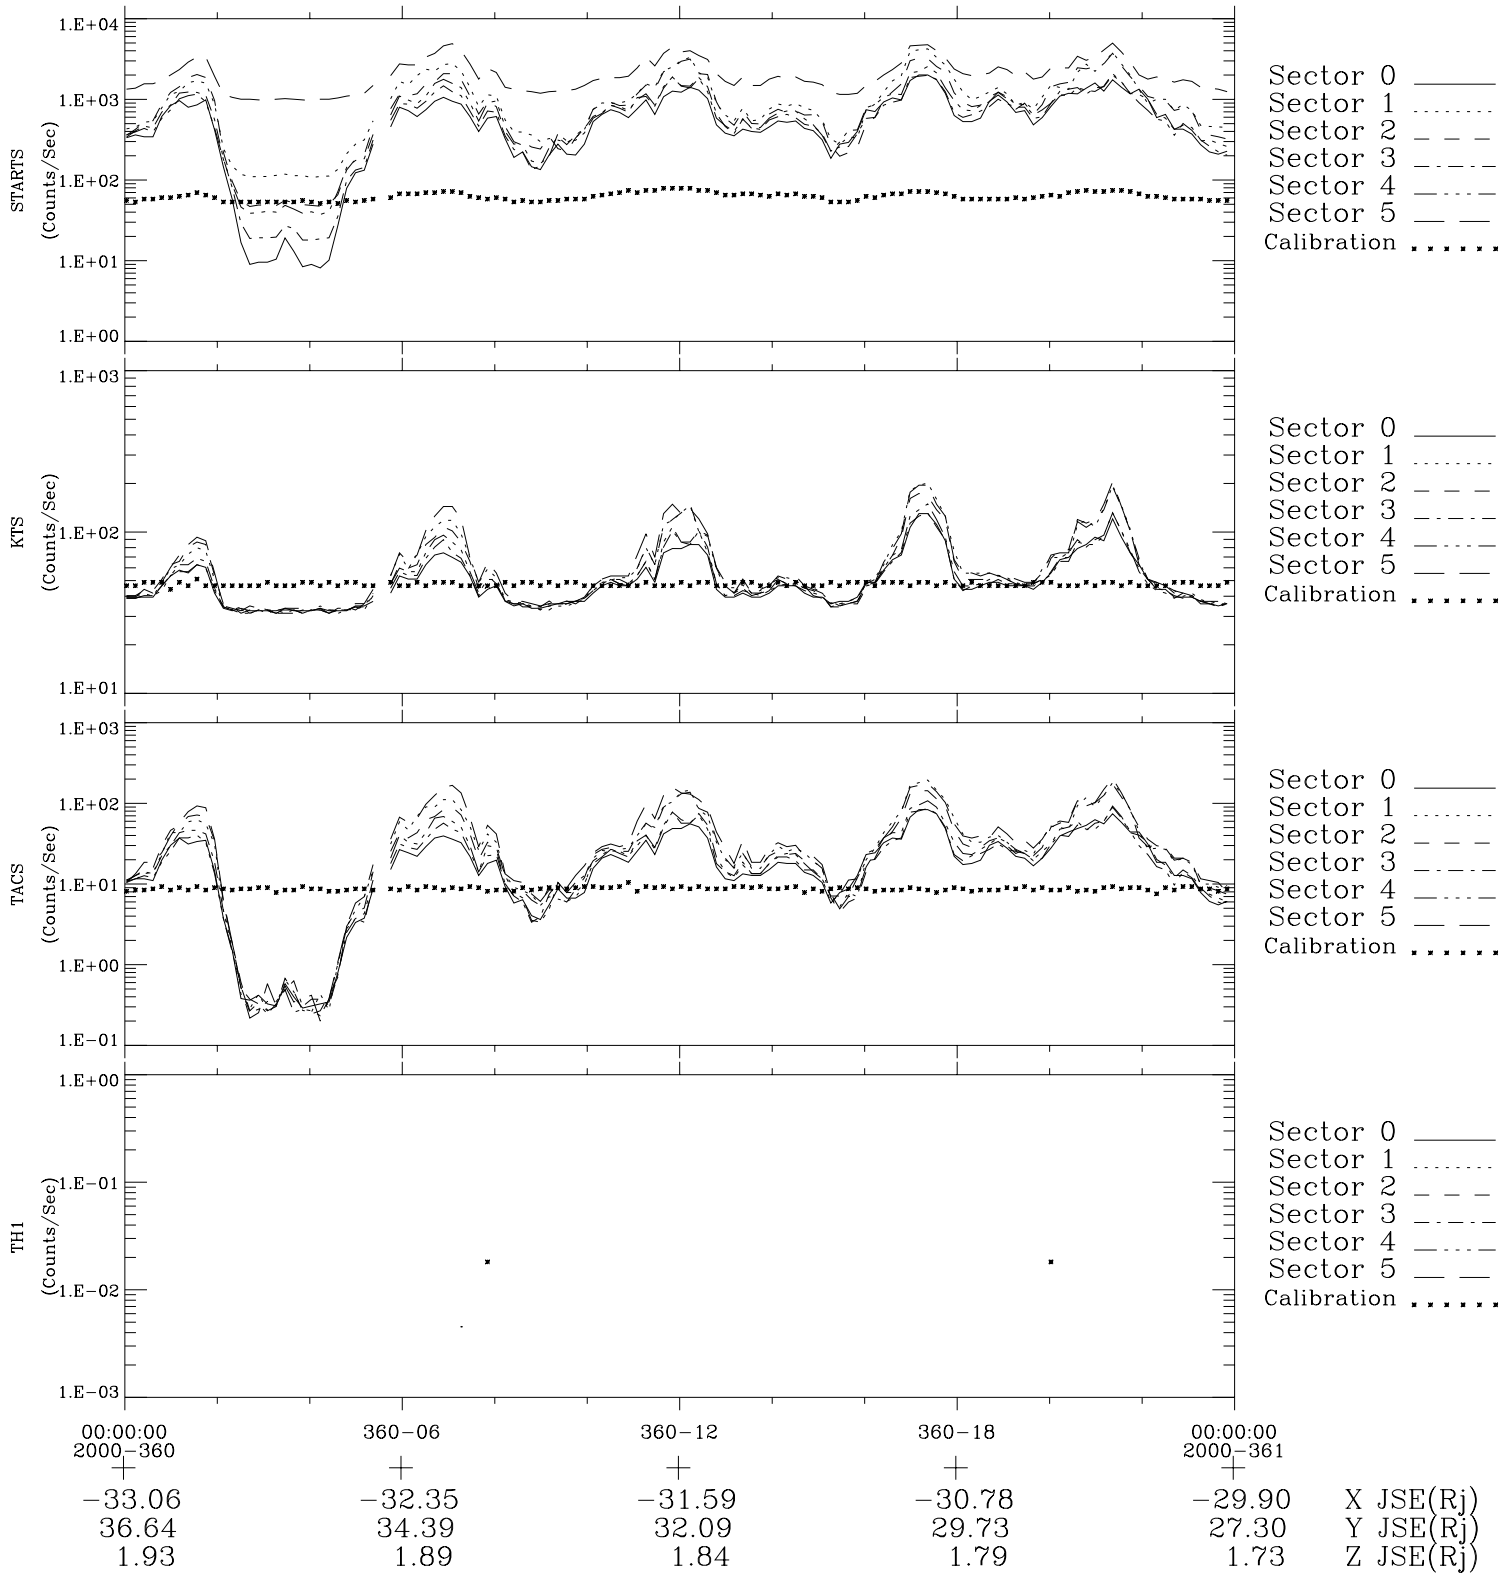

# Galileo EPD Real-Time Six-Sector 00360

Software Version: RTLINE\_R6 V 1.20  
Data Production: 18-05-01  
Plot Production: Mon Sep 17 20:22:18 2001

◇ = Jupiter look direction  
□ = Corotation look direction