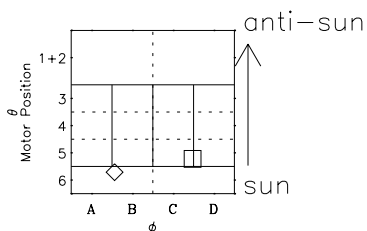

# Galileo EPD Real-Time Six-Sector 00360

Software Version: RTLINE\_R6 V 1.20  
Data Production: 18-05-01  
Plot Production: Mon Sep 17 20:22:18 2001

◇ = Jupiter look direction  
□ = Corotation look direction