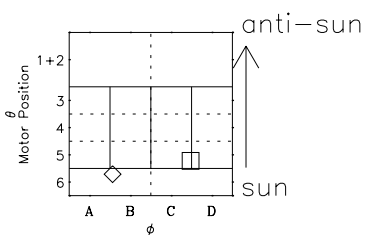

Galileo EPD Real-Time Six-Sector 00360

Software Version: RTLINE_R6 V 1.20
Data Production: 18-05-01
Plot Production: Mon Sep 17 20:22:17 2001

◇ = Jupiter look direction
□ = Corotation look direction