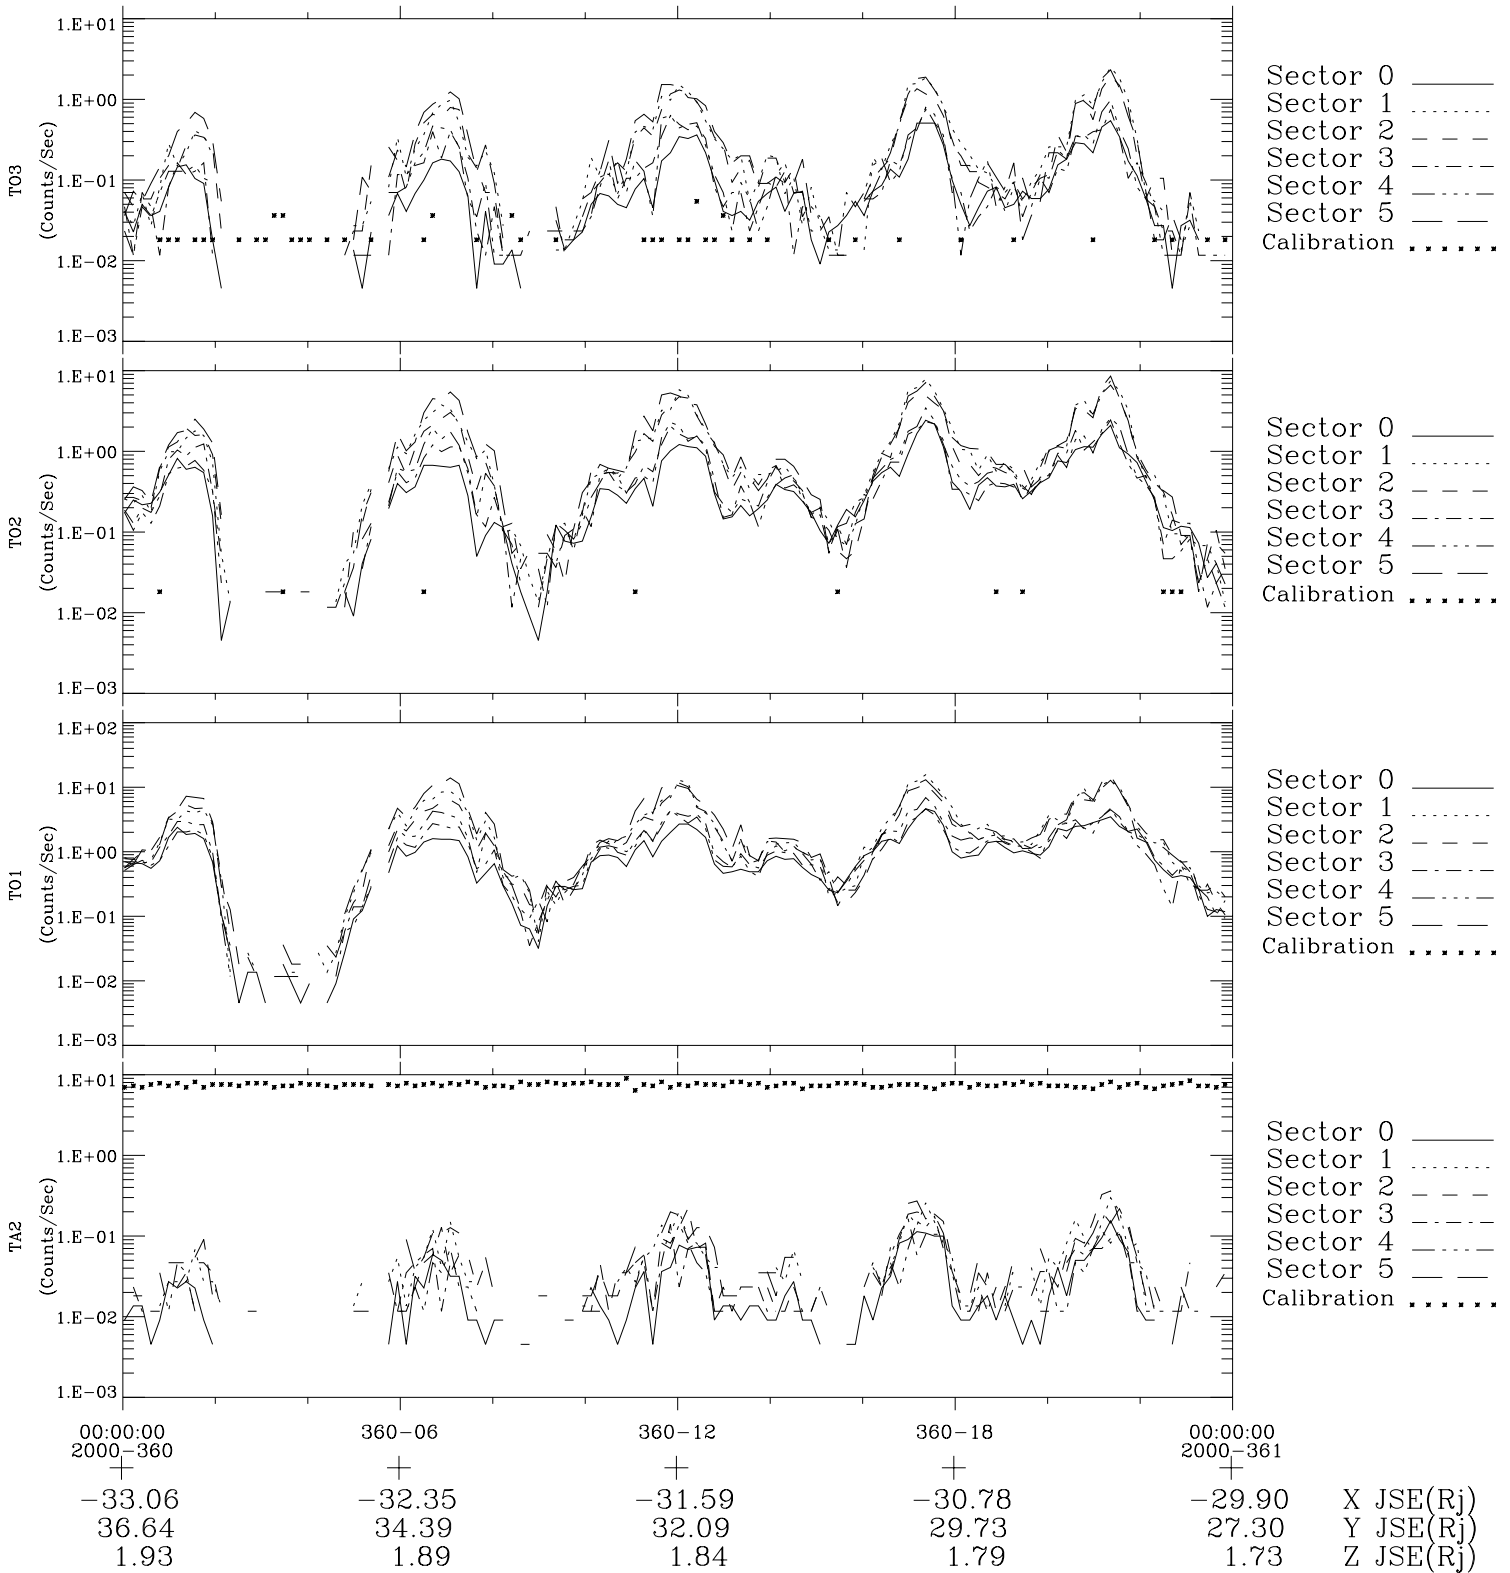

Galileo EPD Real-Time Six-Sector 00360

Software Version: RTLINE_R6 V 1.20
Data Production: 18-05-01
Plot Production: Mon Sep 17 20:22:16 2001

◇ = Jupiter look direction
□ = Corotation look direction