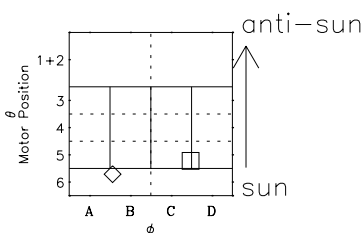

Galileo EPD Real-Time Six-Sector 00360

Software Version: RTLINE_R6 V 1.20
Data Production: 18-05-01
Plot Production: Mon Sep 17 20:22:16 2001

◇ = Jupiter look direction
□ = Corotation look direction