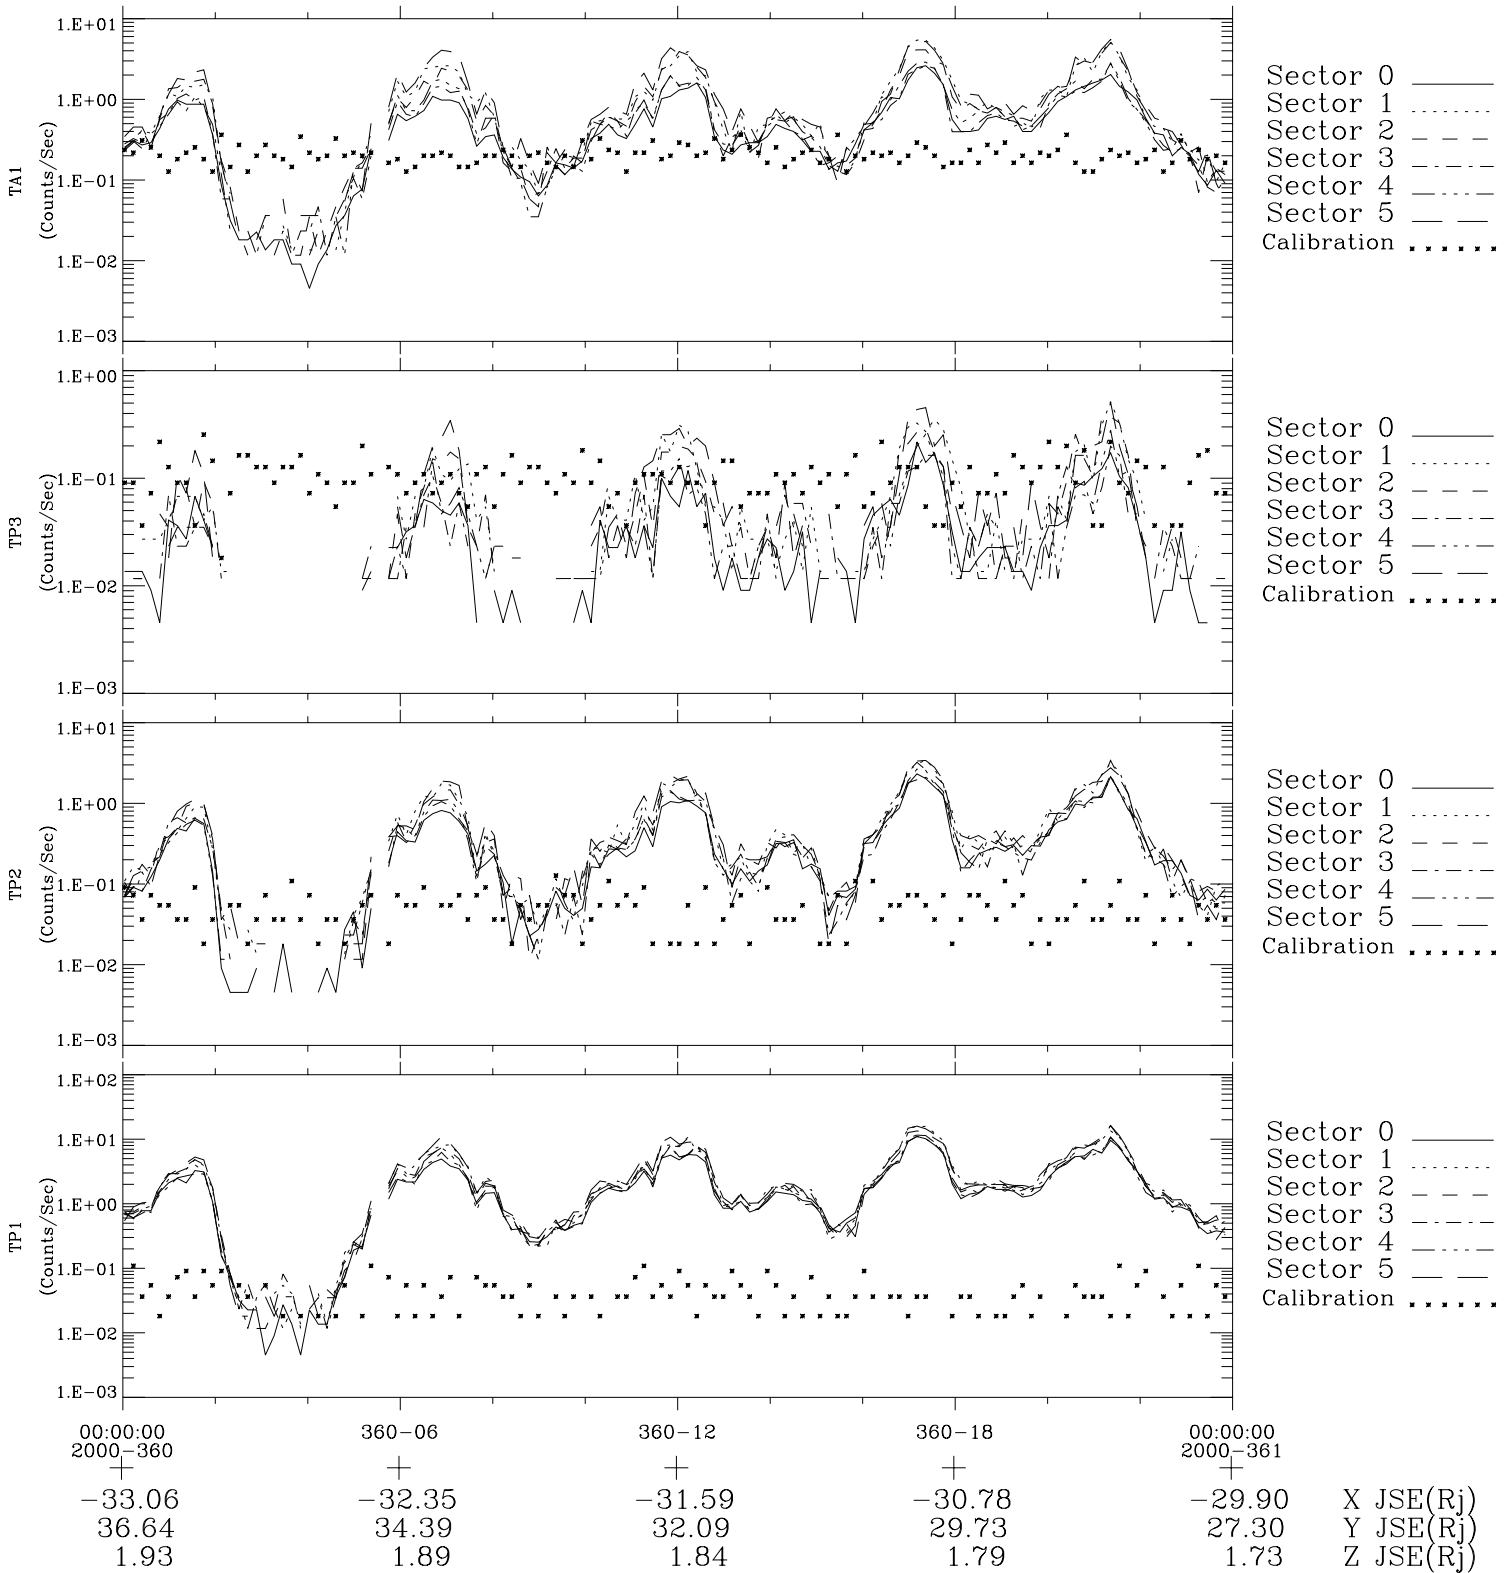

Galileo EPD Real-Time Six-Sector 00360

Software Version: RTLINE_R6 V 1.20
Data Production: 18-05-01
Plot Production: Mon Sep 17 20:22:16 2001

◇ = Jupiter look direction
□ = Corotation look direction