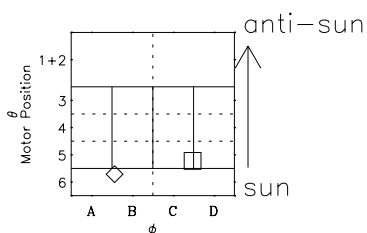

Galileo EPD Real-Time Six-Sector 00360

Software Version: RTLINE_R6 V 1.20
Data Production: 18-05-01
Plot Production: Mon Sep 17 20:22:16 2001

◇ = Jupiter look direction
□ = Corotation look direction