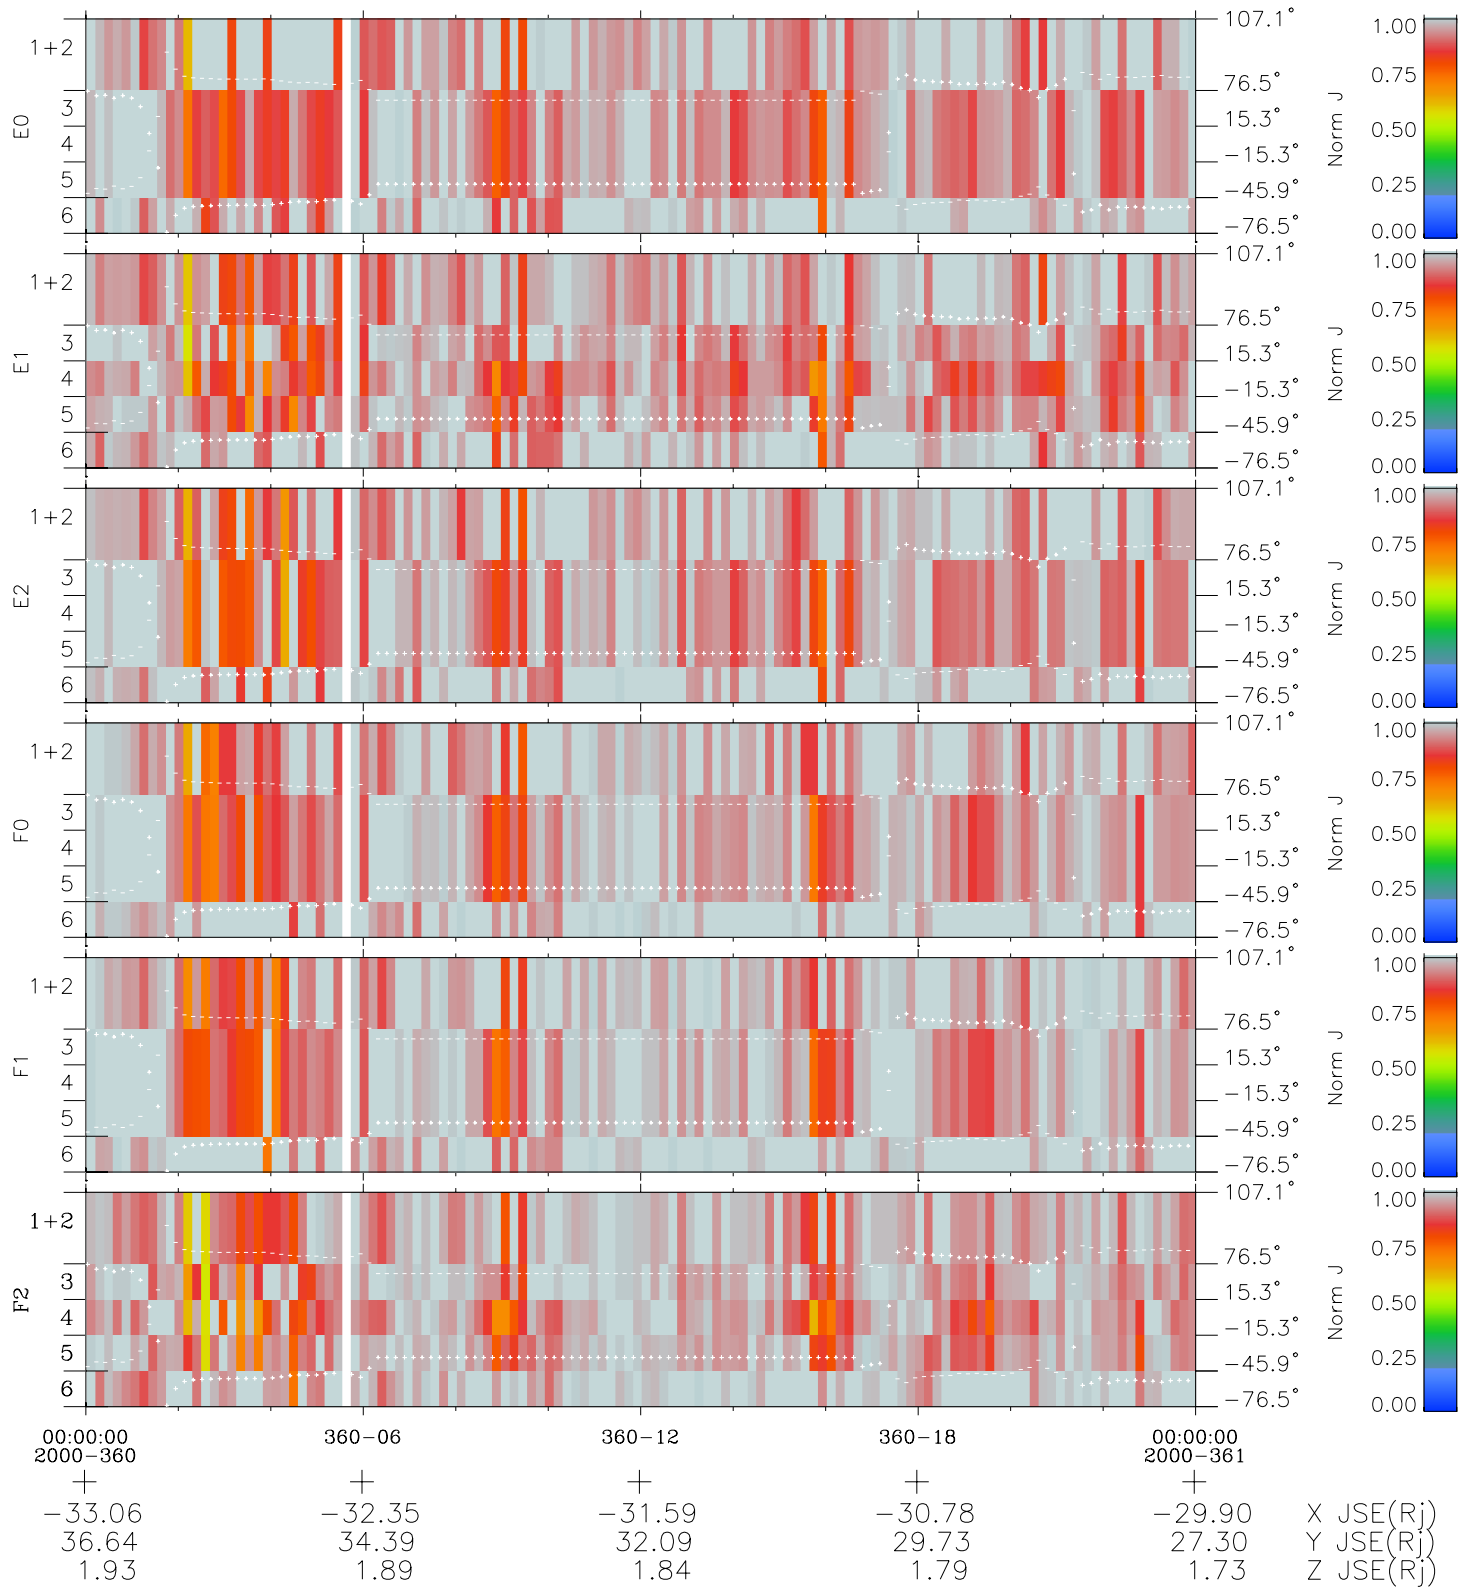

Galileo EPD Real Elevation Anisotropies 00360

Software Version: RTELEV_NORM V 1.20
Data Production: 18-05-01
Plot Production: Mon Sep 17 20:21:32 2001
Color File: wondr3
Geofactor File: 1.1

- ◇ = Jupiter look direction
- = Corotation look direction