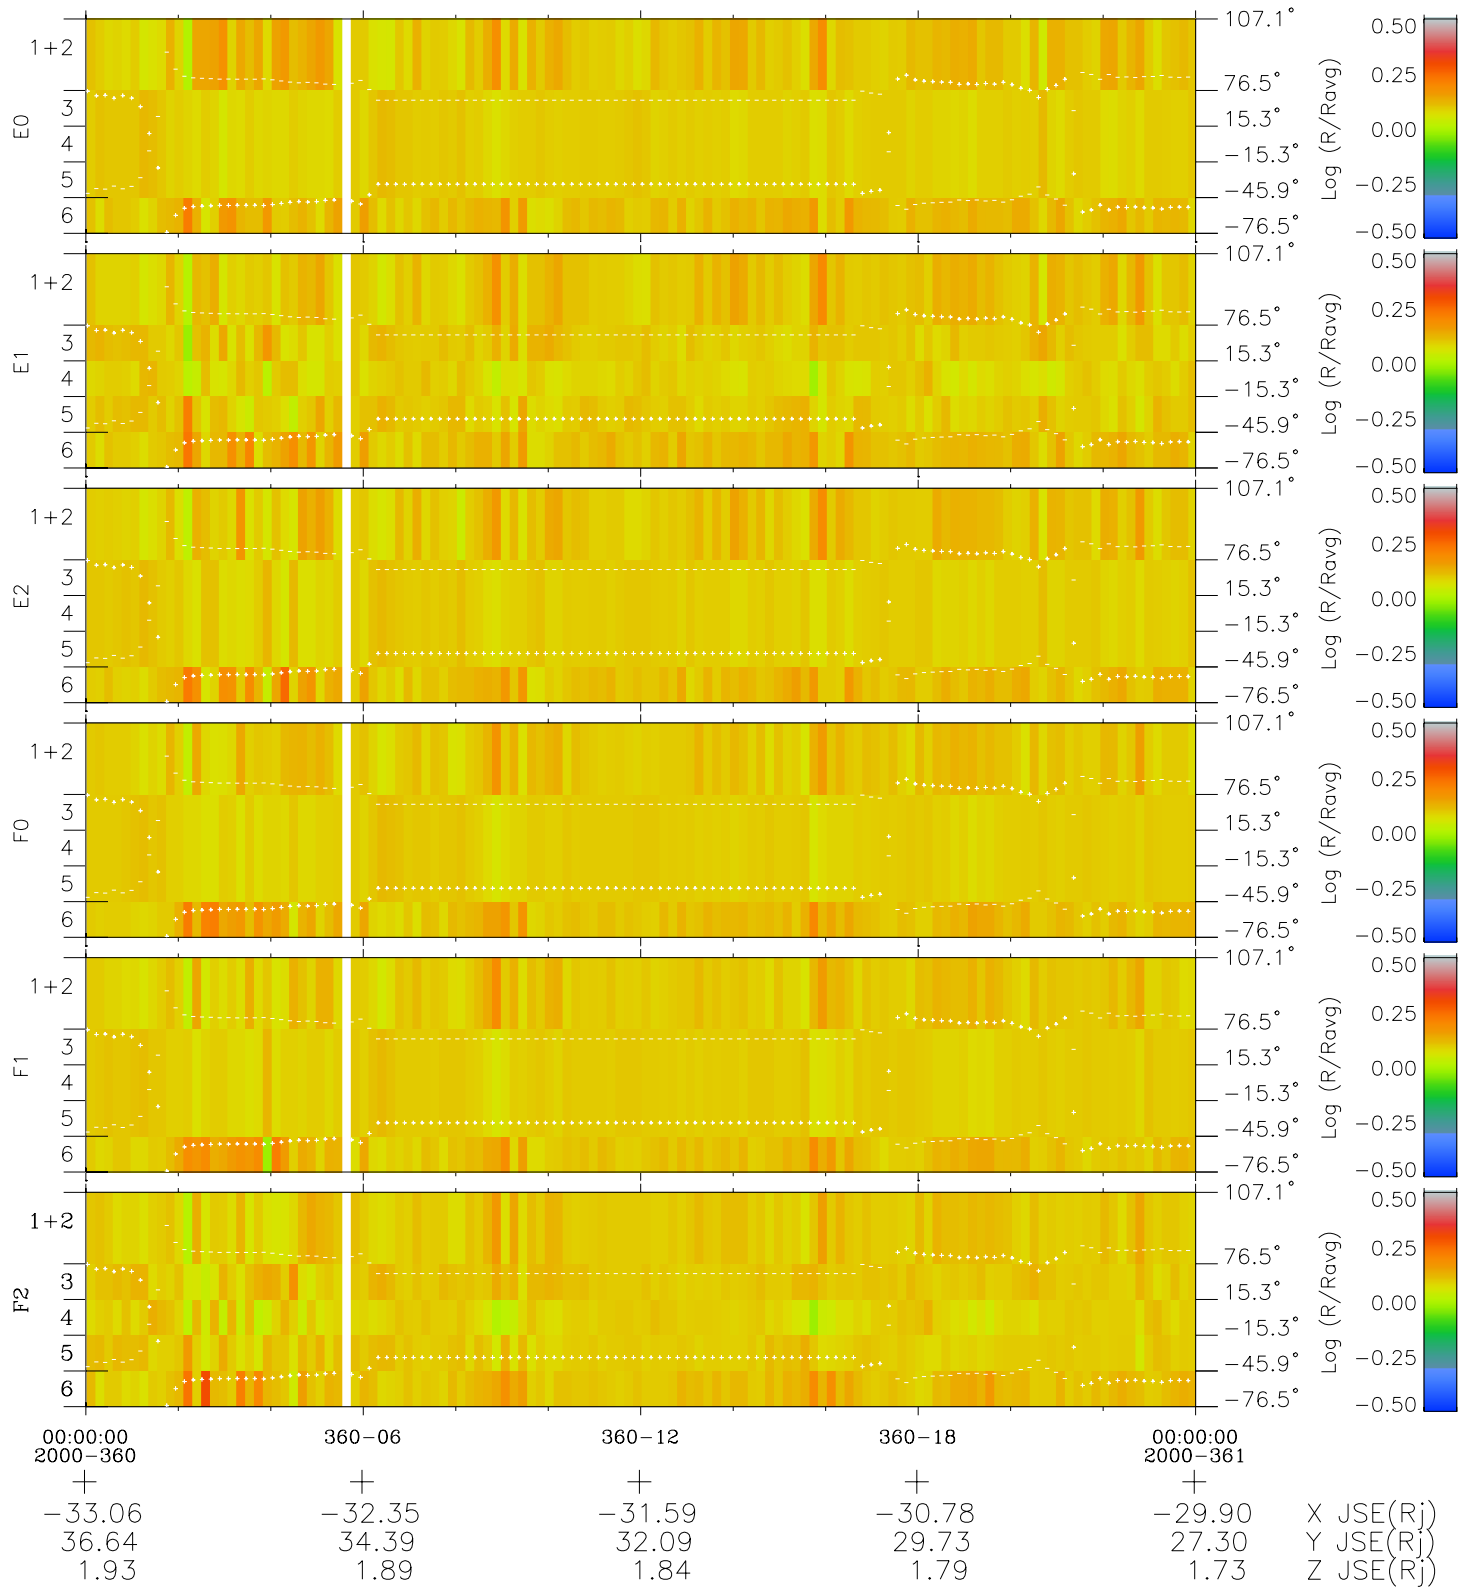

Galileo EPD Real Elevation Anisotropies 00360

Software Version: RTELEV_MEAN V 1.20
 Data Production: 18-05-01
 Plot Production: Mon Sep 17 20:21:09 2001
 Color File: wondr3
 Geofactor File: 1.1

- ◇ = Jupiter look direction
- = Corotation look direction