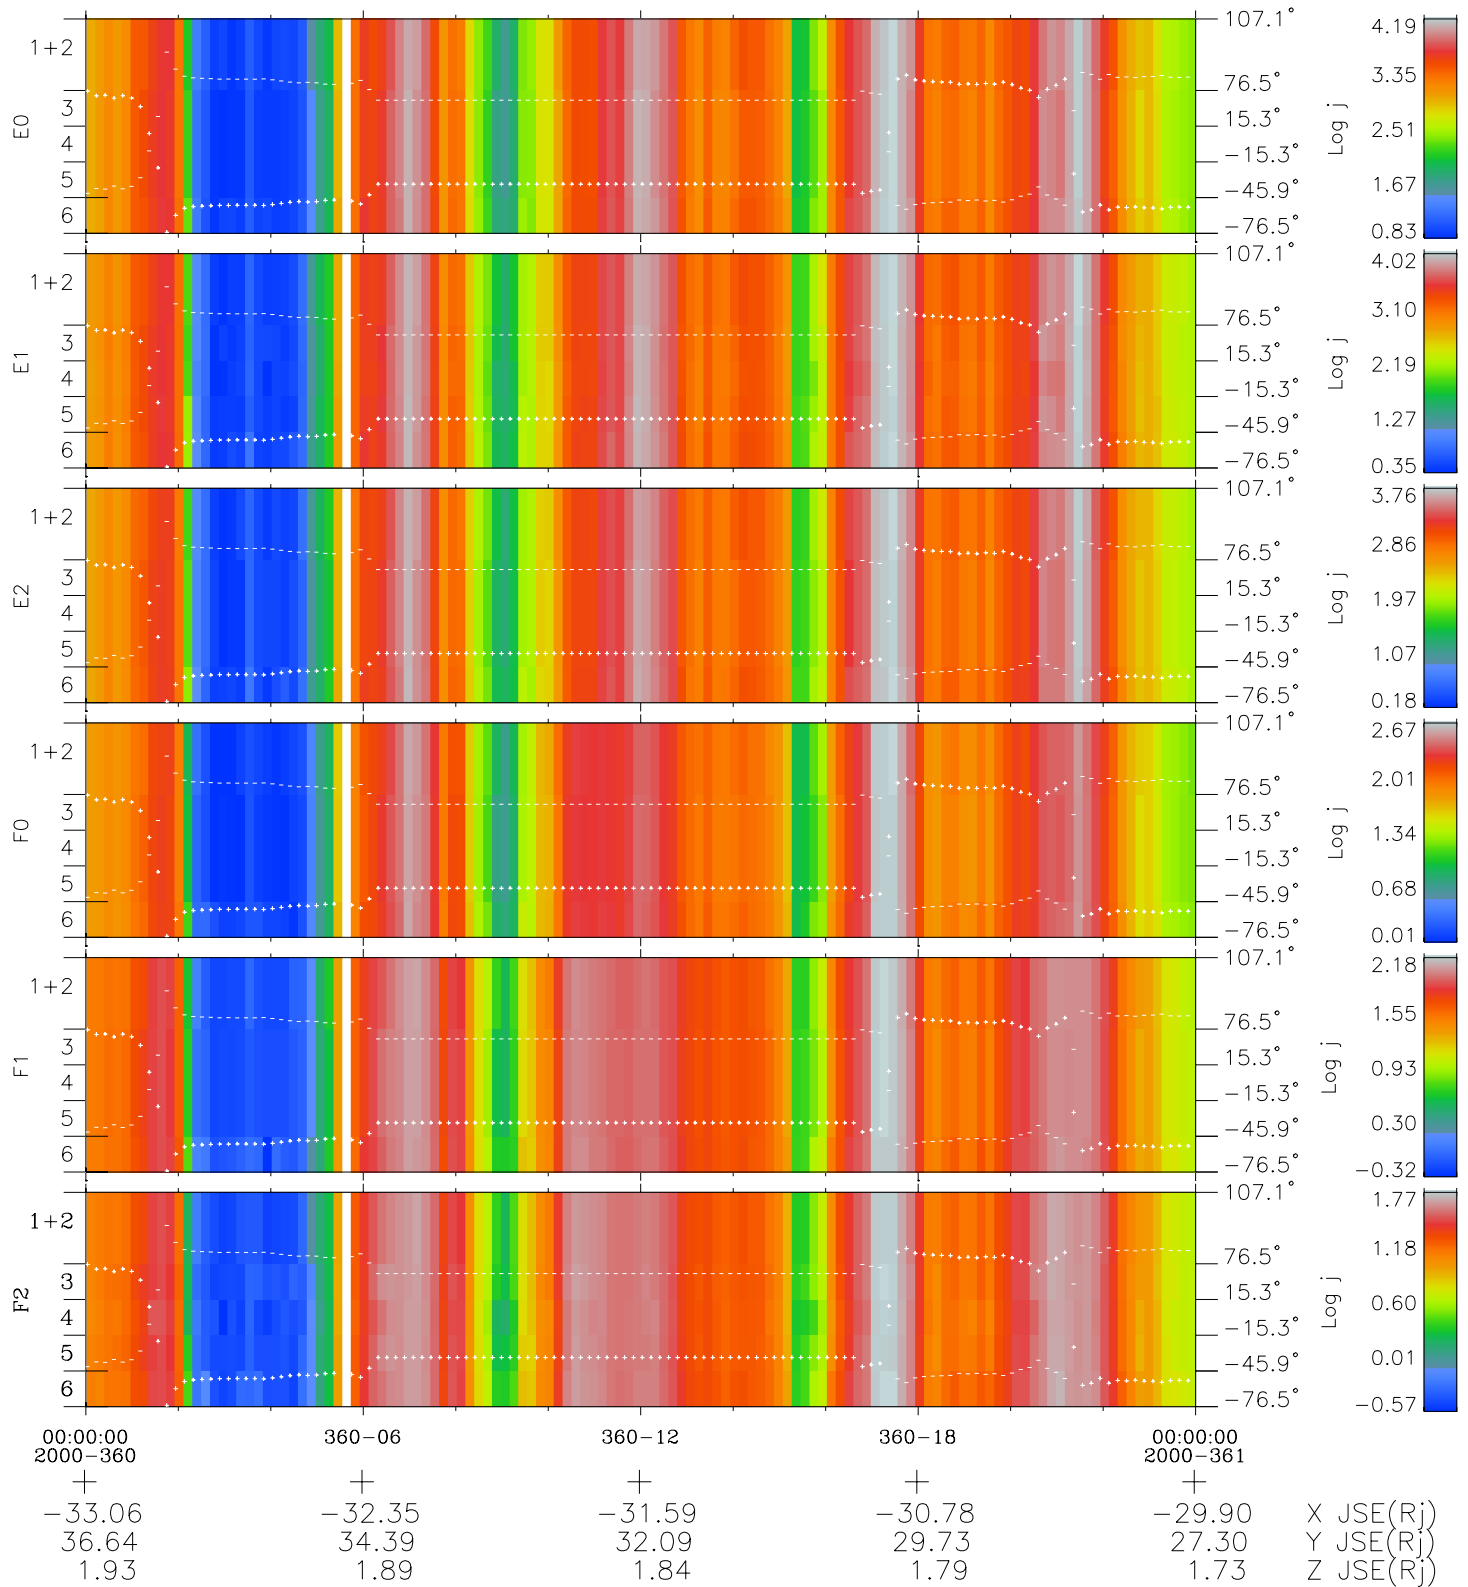

# Galileo EPD Real Elevation Anisotropies 00360

Software Version: RTELEV\_FLUX V 1.20  
 Data Production: 18-05-01  
 Plot Production: Mon Sep 17 20:21:20 2001  
 Color File: wondr3  
 Geofactor File: 1.1

- ◇ = Jupiter look direction
- = Corotation look direction