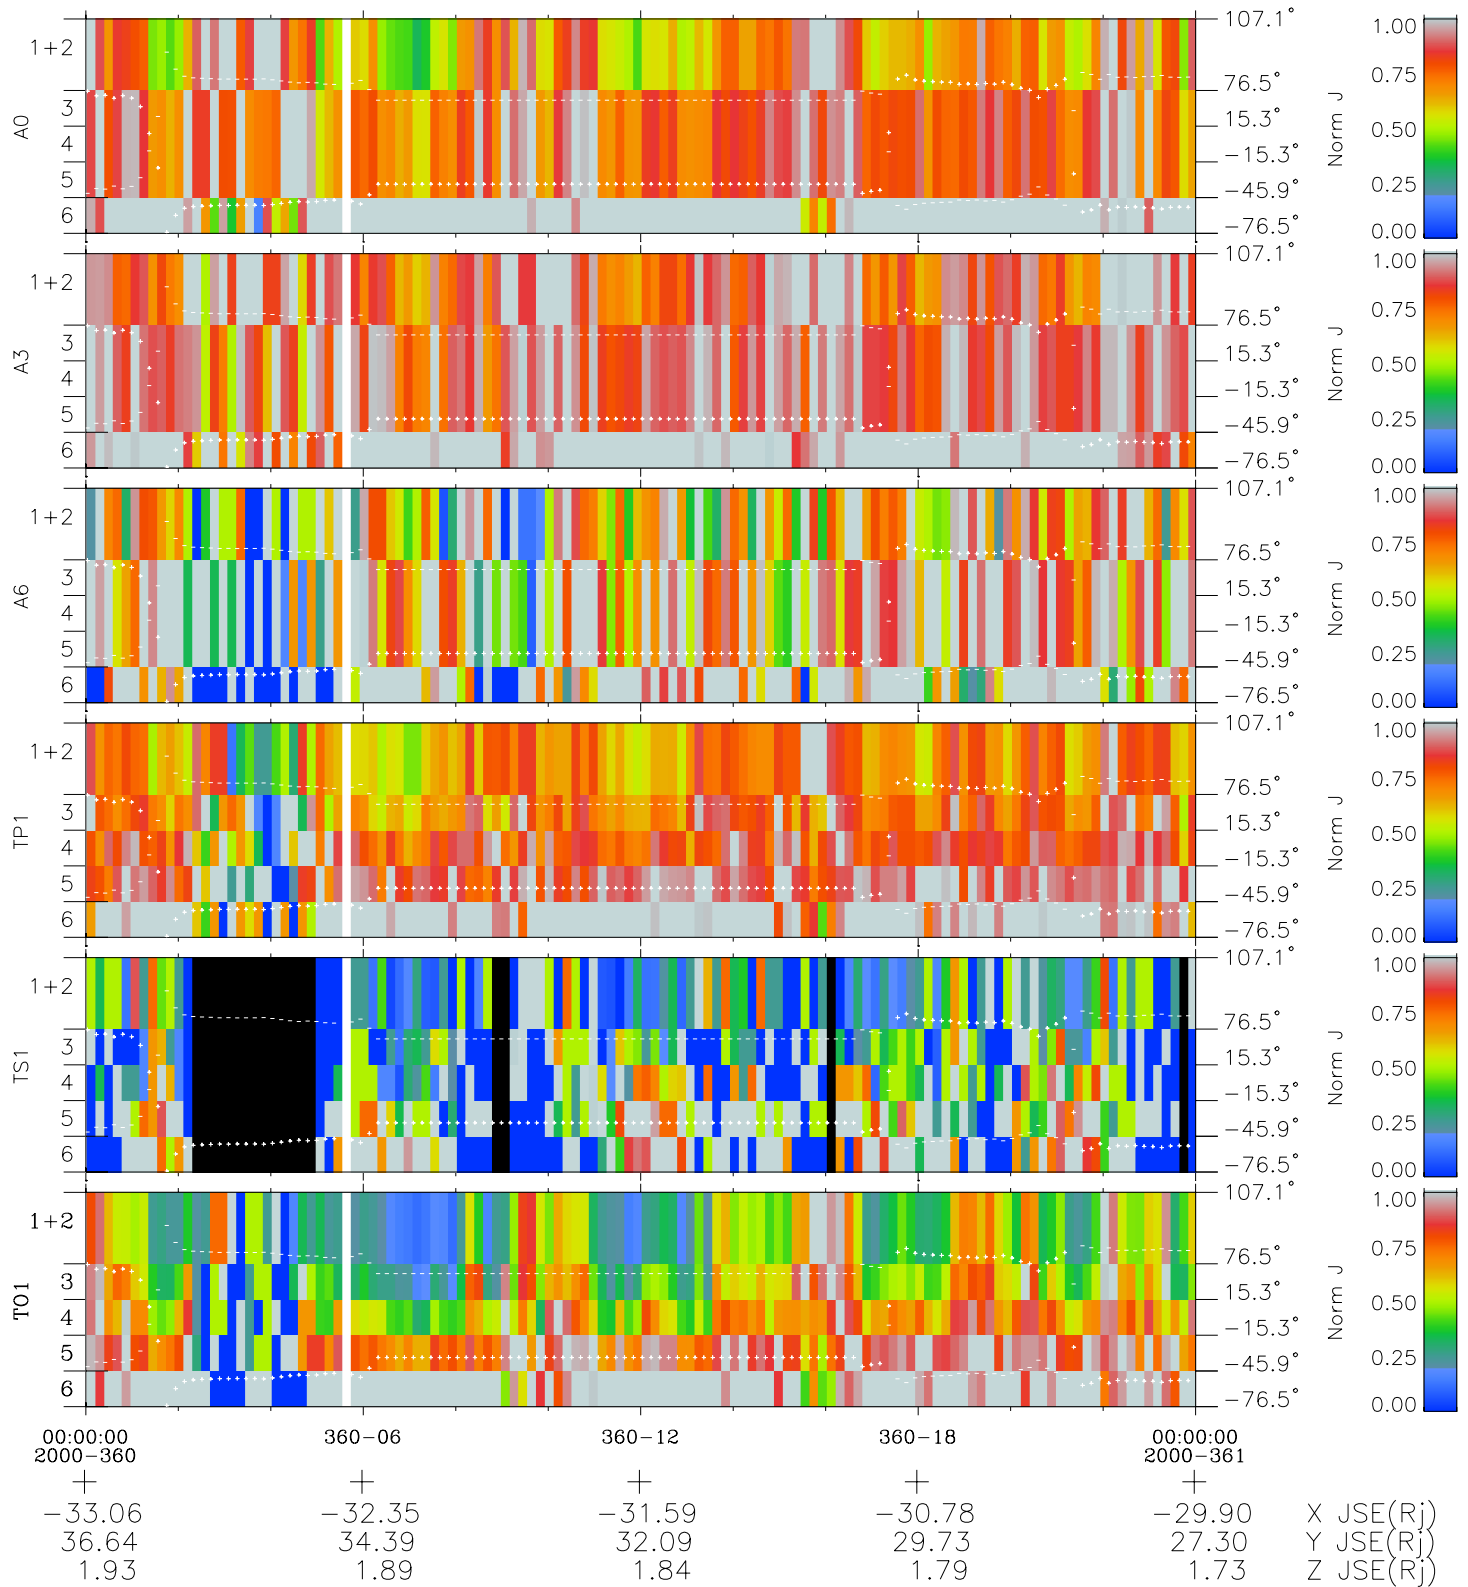

Galileo EPD Real Elevation Anisotropies 00360

Software Version: RTELEV_NORM V 1.20
Data Production: 18-05-01
Plot Production: Mon Sep 17 20:21:26 2001
Color File: wondr3
Geofactor File: 1.1

- ◇ = Jupiter look direction
- = Corotation look direction